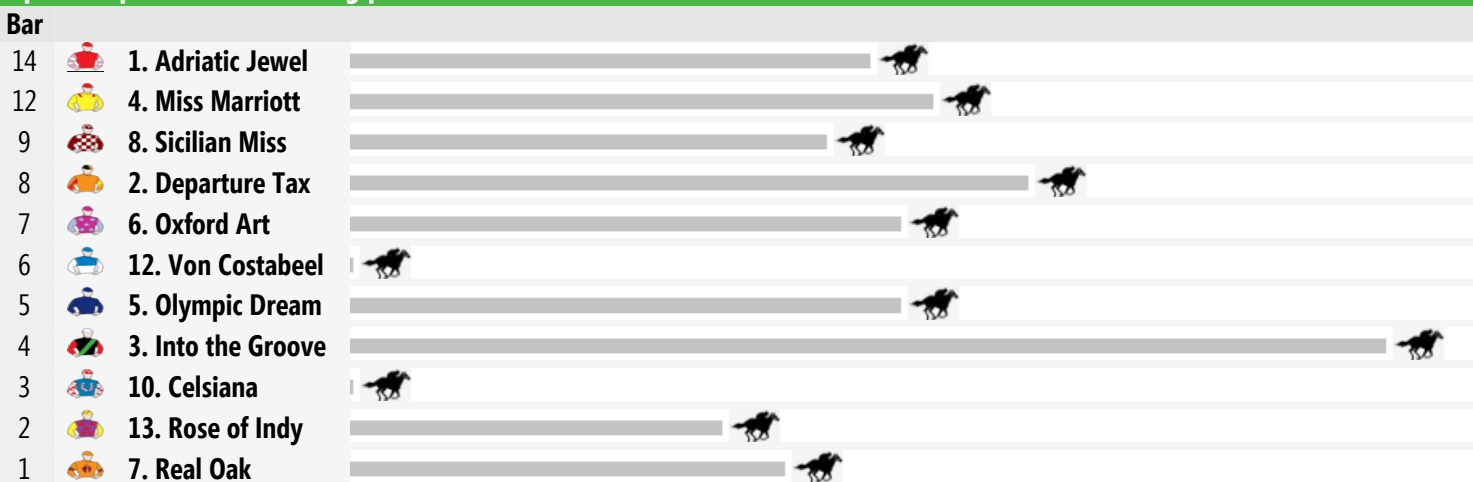

Rail: +3m 1350m to 210m, Cutaway applies, True Remainder

Straight: 280m.

Circumference: 1791m.

For: No age restriction. NSW Maiden Set Weights. Maiden. Fillies and Mares. Set Weights.

VIC/TAS: 04:02 pm
QLD: 03:02 pm
NT: 02:32 pm
SA: 03:32 pm
WA: 01:02 pm

Horse	Jockey	Trainer	Last 10	Career	Prize	W%	P%	Bar	Wgt
1. Adriatic Jewel	Ms Claire Nutman (a2)	Mitch Newman		0:0-0-0	$0	0%	0%	14	58
2. Departure Tax	Peter Wells	Jason Coyle	2676s77s0	7:0-1-0	$6,400	0%	14%	8	58
3. Into the Groove	Blake Shinn	Joseph Pride	3376s8224	8:0-2-2	$19,460	0%	50%	4	58
4. Miss Marriott	Jason Collett	Anthony Cummings	s85s3522	6:0-2-1	$10,735	0%	50%	12	58
5. Olympic Dream	Joshua Parr	Peter & Paul Snowden	s747	3:0-0-0	$375	0%	0%	5	58
6. Oxford Art	Sam Clipperton	Kim Waugh	9408s54s83	8:0-0-1	$5,375	0%	13%	7	58
7. Real Oak	Robert Thompson	Gordon Yorke	90s80	4:0-0-0	$550	0%	0%	1	58
8. Sicilian Miss		Stephen Farley	629s6648s0	10:0-1-0	$8,025	0%	10%	9	58
9. Tiffany's Diamond	Kerrin McEvoy	Gai Waterhouse	x2s04	4:0-1-0	$5,250	0%	25%		SCRATCHED
10. Celsiana	Ms Jess Taylor (a2)	Wanda Ings	0	1:0-0-0	$0	0%	0%	3	56.5
11. Sheizadiva		David Pfeiffer	6	1:0-0-0	$375	0%	0%		SCRATCHED
12. Von Costabeel	Tommy Berry	David Pfeiffer	s0	1:0-0-0	$0	0%	0%	6	56.5
13. Rose of Indy	Taylor Marshall (a2)	Craig Roberts	774s600	6:0-0-0	$2,025	0%	0%	2	58
14. Hawkeyed Girl		Grant Allard	9	1:0-0-0	$0	0%	0%		SCRATCHED

Speedmap: Predicted settling positions after start

Rail Position: +3m 1350m to 210m, Cutaway applies, True Remainder

Race Direction >>