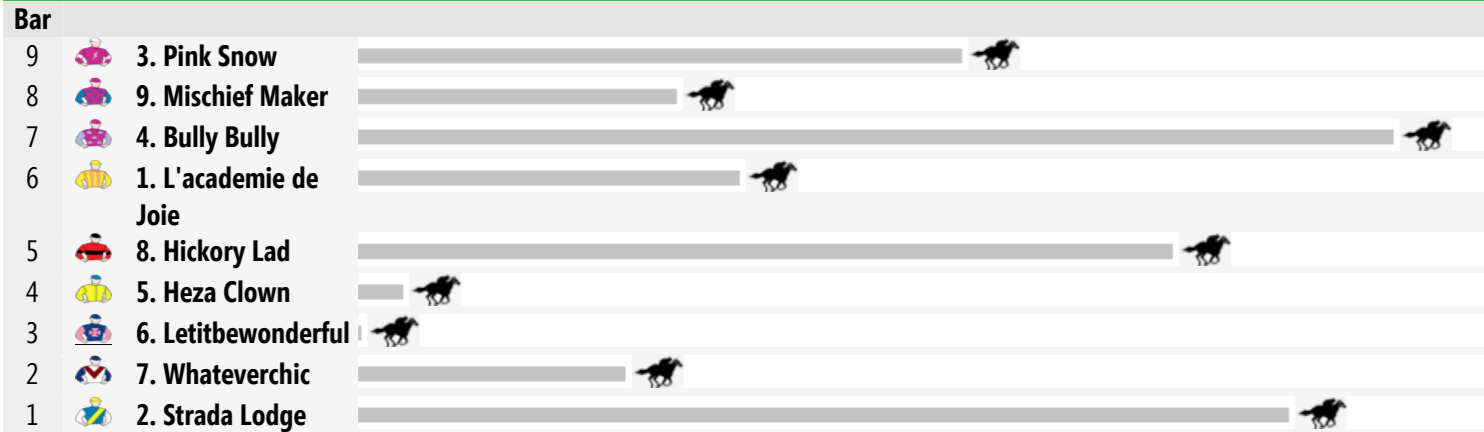

Race 6 CARLTON MID BENCHMARK 60 HANDICAP 1350m

NSW: 05:22 pm

Prize $22,000. 1st $12,250. 2nd $4,250. 3rd $2,100. 4th $1,000. 5th $525. 6th $375. 7th $375. 8th $375. 9th $375. 10th $375.

Rail: +3m 1350m to 210m, Cutaway applies, True Remainder

Straight: 280m.

Circumference: 1791m.

For: No age restriction. Rating Based. BenchMark 60. No sex restriction. Handicap.

VIC/TAS: 05:22 pm
QLD: 04:22 pm
NT: 03:52 pm
SA: 04:52 pm
WA: 02:22 pm

Horse	Jockey	Trainer	Last 10	Career	Prize	W%	P%	Bar	Wgt
1. L'academie de Joie	Rachael Murray (a2)	Gabrielle Englebrecht	4s88137624	50:9-3-5	$103,665	18%	34%	6	61
2. Strada Lodge	Paul King	Benjamin Smith	8735215229	47:5-9-4	$91,265	11%	38%	1	58.5
3. Pink Snow	Blake Shinn	Kevin Moses	65s7633215	32:3-7-3	$87,250	9%	41%	9	57.5
4. Bully Bully	Sam Clipperton	Kim Waugh	4295s41241	17:2-2-0	$32,400	12%	24%	7	56.5
5. Heza Clown	Brodie Loy (a2)	Clarry Conners	245535263s	32:2-4-4	$59,160	6%	31%	4	56.5
6. Letitbewonderful	Ms Jess Taylor (a2)	Dominic Bracks	589s136577	20:2-2-3	$32,125	10%	35%	3	55.5
7. Whateverchic	Robert Thompson	Allan Denham	2s821622s7	13:1-4-1	$27,675	8%	46%	2	55.5
8. Hickory Lad	Serg Lisnyy (a1.5)	Stan Thomas	8860s62341	20:2-1-3	$35,300	10%	30%	5	54.5
9. Mischief Maker	Lester Grace	Richard Butler	057s009642	20:1-2-0	$6,625	5%	15%	8	54

Speedmap: Predicted settling positions after start

Rail Position: +3m 1350m to 210m, Cutaway applies, True Remainder

Race Direction >>

Race 4 A PLUS LANDSCAPING F&M MAIDEN PLATE 1350m

NSW: 04:02 pm

Prize $22,000. 1st $12,250. 2nd $4,250. 3rd $2,100. 4th $1,000. 5th $525. 6th $375. 7th $375. 8th $375. 9th $375. 10th $375.

Rail: +3m 1350m to 210m, Cutaway applies, True Remainder

Straight: 280m.

Circumference: 1791m.

For: No age restriction. NSW Maiden Set Weights. Maiden. Fillies and Mares. Set Weights.

VIC/TAS: 04:02 pm
QLD: 03:02 pm
NT: 02:32 pm
SA: 03:32 pm
WA: 01:02 pm

Horse	Jockey	Trainer	Last 10	Career	Prize	W%	P%	Bar	Wgt
1. Adriatic Jewel	Ms Claire Nutman (a2)	Mitch Newman		0:0-0-0	$0	0%	0%	14	58
2. Departure Tax	Peter Wells	Jason Coyle	2676s77s0	7:0-1-0	$6,400	0%	14%	8	58
3. Into the Groove	Blake Shinn	Joseph Pride	3376s8224	8:0-2-2	$19,460	0%	50%	4	58
4. Miss Marriott	Jason Collett	Anthony Cummings	s85s3522	6:0-2-1	$10,735	0%	50%	12	58
5. Olympic Dream	Joshua Parr	Peter & Paul Snowden	s747	3:0-0-0	$375	0%	0%	5	58
6. Oxford Art	Sam Clipperton	Kim Waugh	9408s54s83	8:0-0-1	$5,375	0%	13%	7	58
7. Real Oak	Robert Thompson	Gordon Yorke	90s80	4:0-0-0	$550	0%	0%	1	58
8. Sicilian Miss		Stephen Farley	629s6648s0	10:0-1-0	$8,025	0%	10%	9	58
9. Tiffany's Diamond	Kerrin McEvoy	Gai Waterhouse	x2s04	4:0-1-0	$5,250	0%	25%		SCRATCHED
10. Celsiana	Ms Jess Taylor (a2)	Wanda Ings	0	1:0-0-0	$0	0%	0%	3	56.5
11. Sheizadiva		David Pfeiffer	6	1:0-0-0	$375	0%	0%		SCRATCHED
12. Von Costabeel	Tommy Berry	David Pfeiffer	s0	1:0-0-0	$0	0%	0%	6	56.5
13. Rose of Indy	Taylor Marshall (a2)	Craig Roberts	774s600	6:0-0-0	$2,025	0%	0%	2	58
14. Hawkeyed Girl		Grant Allard	9	1:0-0-0	$0	0%	0%		SCRATCHED