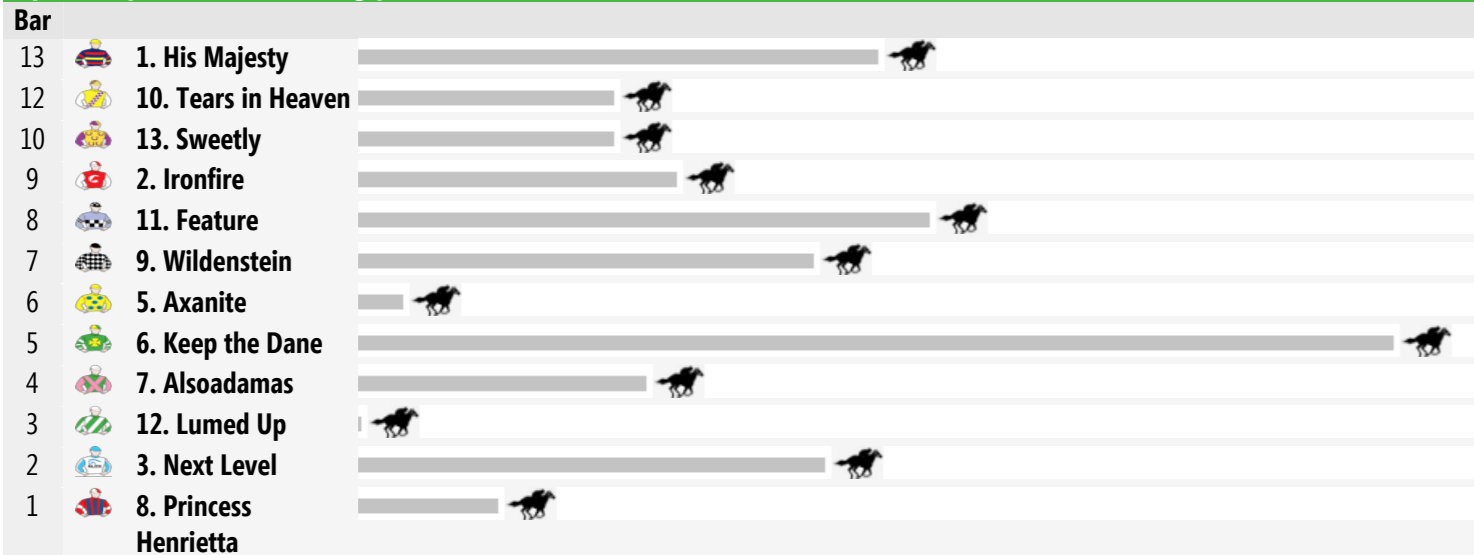

VIC/TAS: 06:02 pm
QLD: 05:02 pm
NT: 04:32 pm
SA: 05:32 pm
WA: 03:02 pm

Horse	Jockey	Trainer	Last 10	Career	Prize	W%	P%	Bar	Wgt
1. His Majesty (IRE)	Sam Clipperton	Kim Waugh	s9135	4:1-0-1	$4,634	25%	50%	13	59
2. Ironfire (NZ)	Blake Shinn	Joseph Pride	03s19	4:1-0-1	$14,625	25%	50%	9	59
3. Next Level		Gary Portelli	36s71s4s7	6:1-0-1	$32,275	17%	33%	2	59
4. Trent's Quest	Brodie Loy (a2)	David Pfeiffer	s50s774512	11:1-2-0	$40,465	9%	27%	SCRATCHED	
5. Axanite	Brenton Avdulla	Gerald Ryan	1	1:1-0-0	$12,250	100%	100%	6	57.5
6. Keep the Dane	Shaun Guymer	Bob Holloway	7s91	3:1-0-0	$12,700	33%	33%	5	57
7. Alsoadamas	Taylor Marshall (a2)	Craig Roberts	61552s057	8:1-1-0	$19,530	13%	25%	4	56.5
8. Princess Henrietta	Tim Clark	Robert Pearse	s8655s3335	12:1-0-3	$27,680	8%	33%	1	56
9. Wildenstein	Paul King	Paul Perry	4s10	3:1-0-0	$18,700	33%	33%	7	55.5
10. Tears in Heaven	Kerrin McEvoy	Tracey Bartley	1s89	3:1-0-0	$8,750	33%	33%	12	54
11. Feature	Serg Lisnyy (a1.5)	Wayne Seelin	9s74398892	23:1-2-2	$24,100	4%	22%	8	54
12. Lumed Up	Lester Grace	Pat Farrell	8s71586060	11:1-0-0	$4,950	9%	9%	3	54
13. Sweetly		Andrew Eastcott	492006s005	27:1-2-2	$30,245	4%	19%	10	54

Speedmap: Predicted settling positions after start

Rail Position: +3m 1350m to 210m, Cutaway applies, True Remainder

Race Direction >>

Race 3 H & H CATERING CG&E MAIDEN PLATE 1350m NSW: 03:23 pm

Prize $22,000. 1st $12,250. 2nd $4,250. 3rd $2,100. 4th $1,000. 5th $525. 6th $375. 7th $375. 8th $375. 9th $375. 10th $375.
Rail: +3m 1350m to 210m, Cutaway applies, True Remainder
Straight: 280m.
Circumference: 1791m.
For: No age restriction. NSW Maiden Set Weights. Maiden. Colts, Geldings and Entires. Set Weights.

VIC/TAS: 03:23 pm
QLD: 02:23 pm
NT: 01:53 pm
SA: 02:53 pm
WA: 12:23 pm

Horse	Jockey	Trainer	Last 10	Career	Prize	W%	P%	Bar	Wgt
1. Ekklestone (NZ)	Tim Clark	Joseph Pride	2	1:0-1-0	$4,250	0%	100%	13	59
2. Fancy a Cruiser	Shane S Arnold (a2)	Stephen Schofield	05472s063s	9:0-1-2	$9,725	0%	33%	10	59
3. Jetstream	Paul King	Kim Waugh	766s0	4:0-0-0	$1,125	0%	0%	SCRATCHED	
4. Magic Amour	Ms Samantha Clenton (a2)	Samantha Prior	s9730780s8	10:0-0-1	$3,000	0%	10%	11	59
5. The Bunsta (NZ)	Jason Collett	Michael Moroney	s339s257	6:0-1-2	$4,384	0%	50%	6	59
6. Blakjak Paperback	Lester Grace	Gerald Ryan		0:0-0-0	$0	0%	0%	2	57.5
7. Bourne Supremacy	Kerrin McEvoy	Gerald Ryan	3	1:0-0-1	$3,960	0%	100%	3	57.5
8. Diggler (NZ)	Blake Shinn	Peter & Paul Snowden	232s80	5:0-2-1	$12,050	0%	60%	7	57.5
9. Fly Till Dawn	Brodie Loy (a2)	Bill Prain	8s0	2:0-0-0	$825	0%	0%	5	57.5
10. He's Ours	Tye Angland	Joseph Pride	9	1:0-0-0	$375	0%	0%	14	57.5
11. Irish Duke	Serg Lisnyy (a1.5)	Allan Denham		0:0-0-0	$0	0%	0%	9	57.5
12. Kaepernick	Tommy Berry	Michael, Wayne & John Hawkes	2s8	2:0-1-0	$6,250	0%	50%	1	57.5
13. Do I Know You	Jeff Penza	David Irving	0s760	4:0-0-0	$750	0%	0%	SCRATCHED	
14. East Hampton	Grant Buckley	William Slater	08	2:0-0-0	$375	0%	0%	SCRATCHED