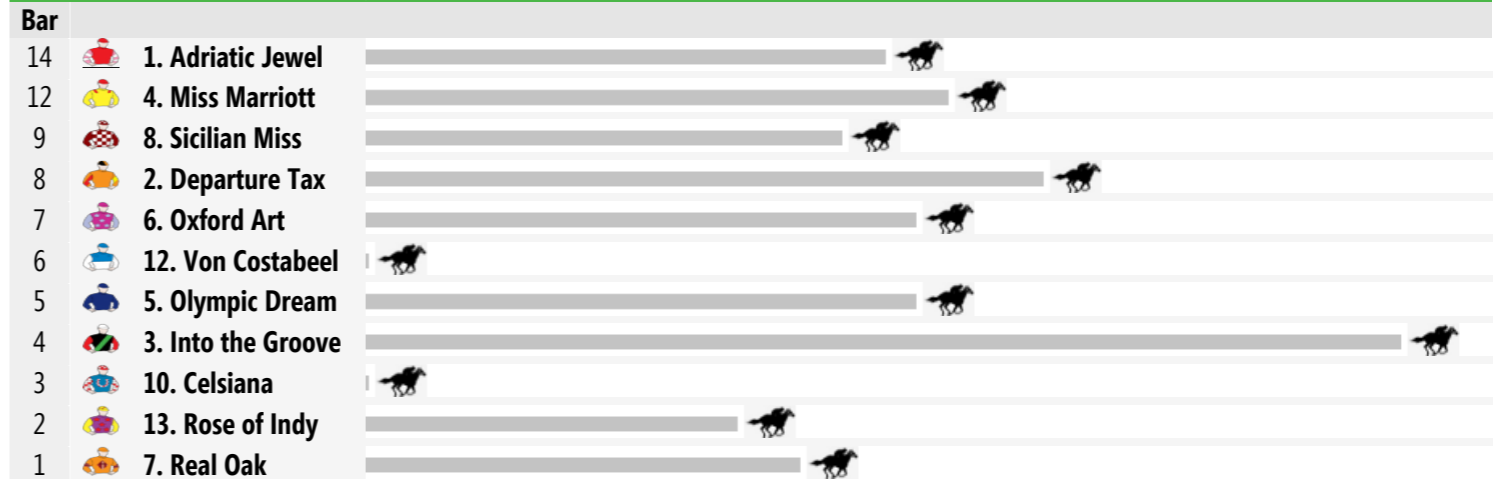

Speedmap: Predicted settling positions after start

Rail Position: +3m 1350m to 210m, Cutaway applies, True Remainder

Race Direction >>