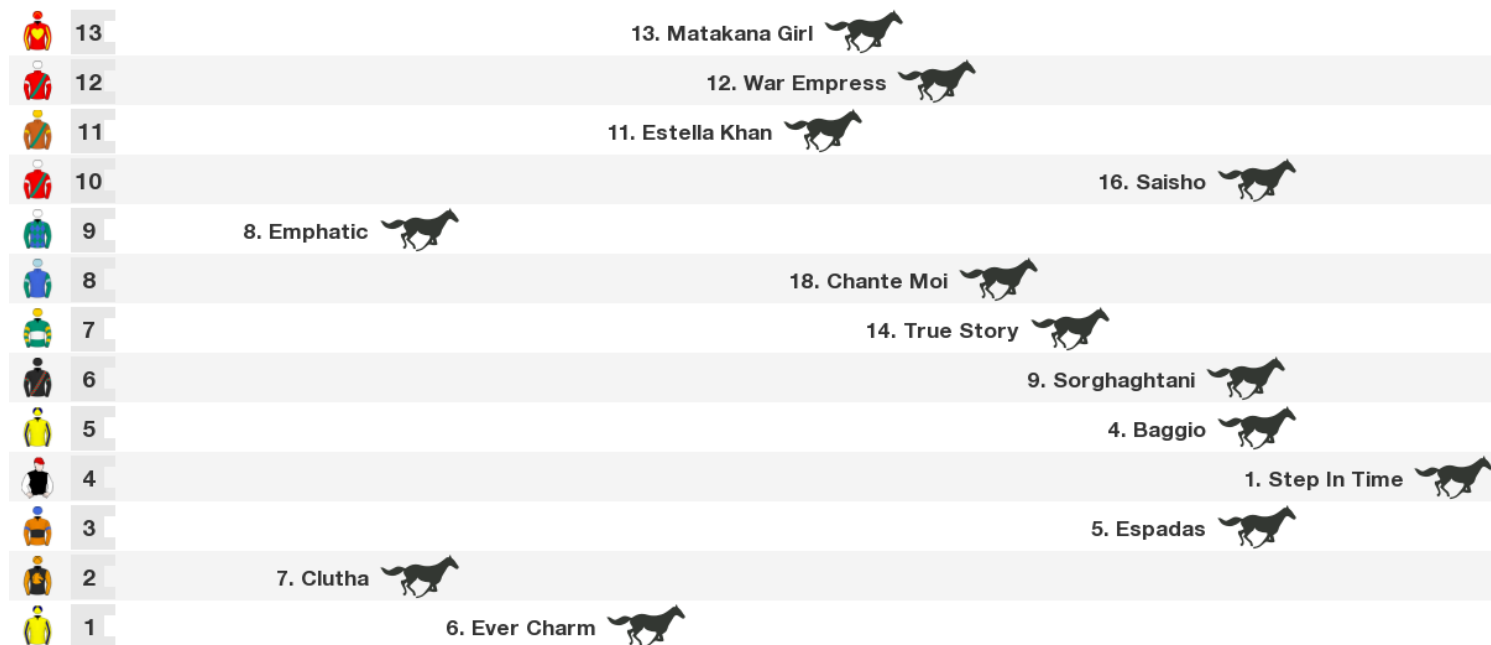

Rail position: True

Race Direction →

1400m RACE 2 Entain - NZB Insurance Pearl Series Race Mdn

Rail position: True

Race Direction →

1400m RACE 3 J.P Wills Bloodstock Mdn

Rail position: True

Race Direction →

1400m RACE 4 Entain - NZB Insurance Pearl Series Race (Bm65)

	15		5. Hayate 
	14		13. Mars 
	13	8. Star In The Sky 	
	12		3. Bridal Train 
	11		7. Shocking Penny 
	10		16. Three Ninety 
	9	12. Latrelle 	
	8		6. Penurious 
	7		11. Strange Love 
	6	1. Iffin Doubt Dance 	
	5		14. Anna Tait 
	4	4. Bellezor 	
	3		2. Polly Plum 
	2		10. Pax Mundi 
	1		9. Duchess Of War 

Rail position: True

Race Direction →

1200m RACE 5 Hoots And Boobs Hcp (60)

	11		6. Mighty Castle 
	10		10. Intrepid Girl 
	9	3. Slam Dunk 	
	8		4. Raven 
	7		2. Mi Amigo 
	6	5. Luxuriant 	
	5		1. Merlotti 
	4		11. Kai Moana 
	3		8. Regal Warrior 
	2		9. Three Ninety 
	1		7. Chantari Bay 