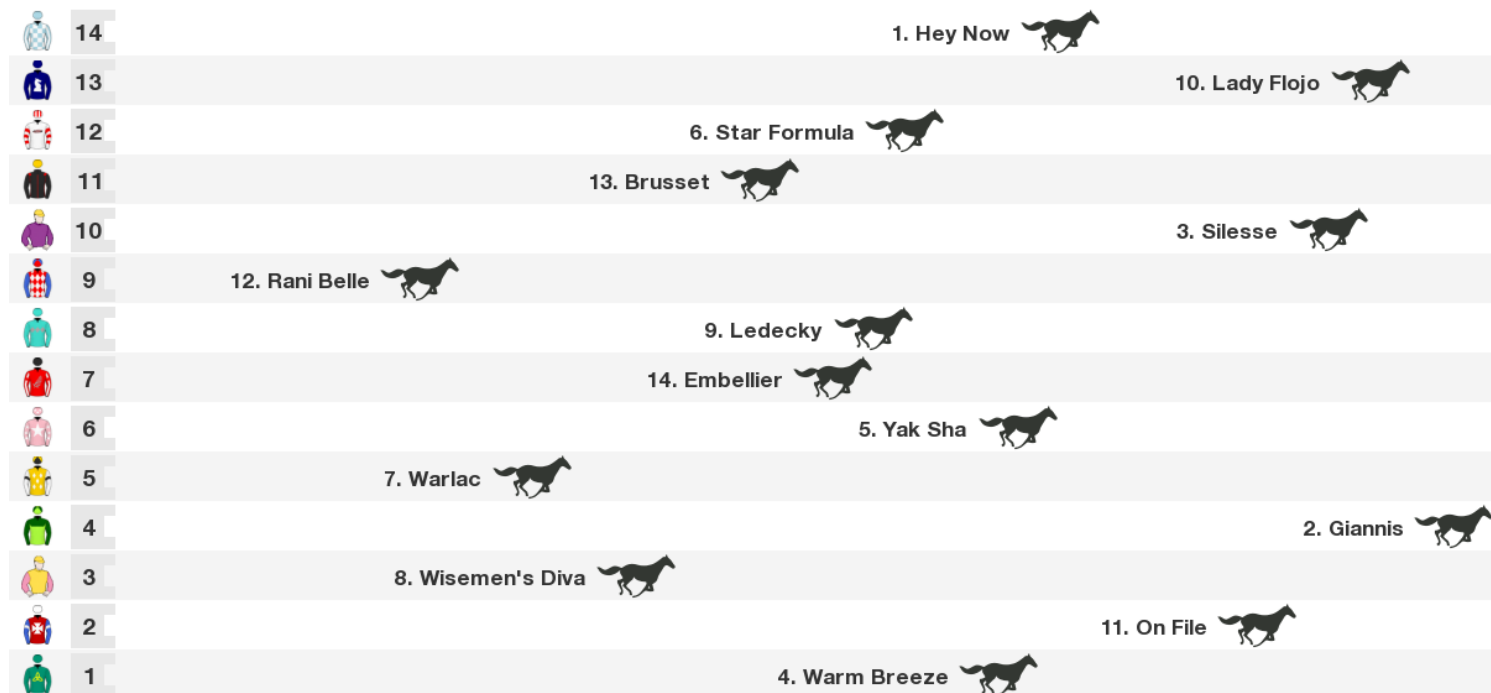

Rail position: True

Race Direction →