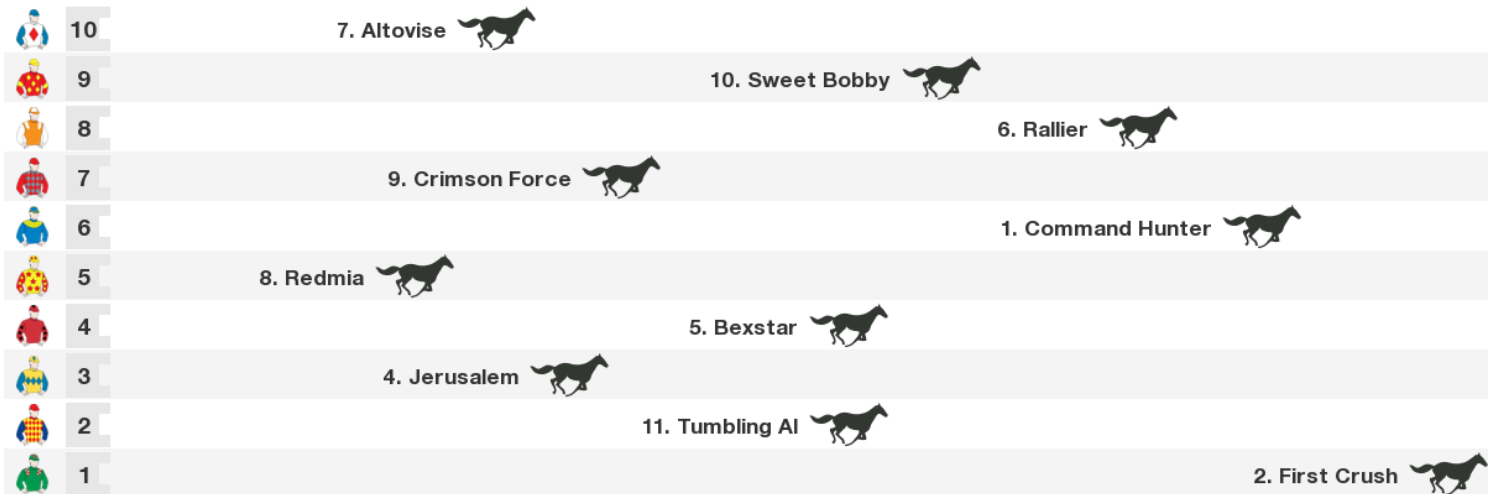

Straight: 400m.

Circumference: 1967m.

For: No age restriction. Rating Based. Class 1. No sex restriction. Handicap.

Gear Changes: 3. Whakatane Blinkers first time, winkers off first time, 5. Bexstar Tongue tie again, 9. Crimson Force Lugging bit off first time, standard bit first time, 10. Sweet Bobby Cross over noseband first time

NSW/VIC/TAS: 4:55 pm

NT: 4:25 pm

SA: 4:25 pm

WA: 2:55 pm

Horse	Jockey	Trainer	Last 10	Career	Prize	W%	P%	Bar	Wgt
1. Command Hunter	Jag Guthmann-Chester (a3)	Peter Evans	229233s271	14:1-4-3	$43,200	7%	57%	6	59
2. First Crush	Michael Murphy (a2)	Chris Munce	76425s2s70	9:1-2-0	$26,825	11%	33%	1	59
3. Whakatane (NZ)	Luke Tarrant	Paul H Duncan	63s706s51s	8:1-0-1	$5,750	13%	25%	SCRATCHED	
4. Jerusalem	Daniel Griffin	Kylie Geran	615967s543	12:1-0-3	$14,000	8%	33%	3	57
5. Bexstar (NZ)	Micheal Hellyer	John Symons & Sheila Laxon	1551842328	11:1-2-1	$20,350	9%	36%	4	56
6. Rallier	Jim Byrne	Helen Page	31959	4:1-0-0	$9,100	25%	25%	8	56
7. Altovise (NZ)	Michael Cahill	Debbie Newham	5666s9s1	5:1-0-0	$8,200	20%	20%	11	55.5
8. Redmia	Jason Taylor	Raymond West	4416263s54	12:1-2-1	$21,400	8%	33%	5	55.5
9. Crimson Force	Sairyn Fawke	Kerry Young	8s65629390	30:1-2-3	$18,400	3%	20%	7	54
10. Sweet Bobby	Geoffrey Goold	Garry Schwenke	049010s080	8:1-0-0	$5,225	13%	13%	10	54
11. Tumbling Al	Andrew Spinks	Rob Davidson	9049838937	35:1-1-4	$20,775	3%	17%	2	54

Speedmap: Predicted settling positions after start

Rail position: Out 2m 1200m-400m (including 1400m and 1000m chutes); True Remainder

Race Direction →