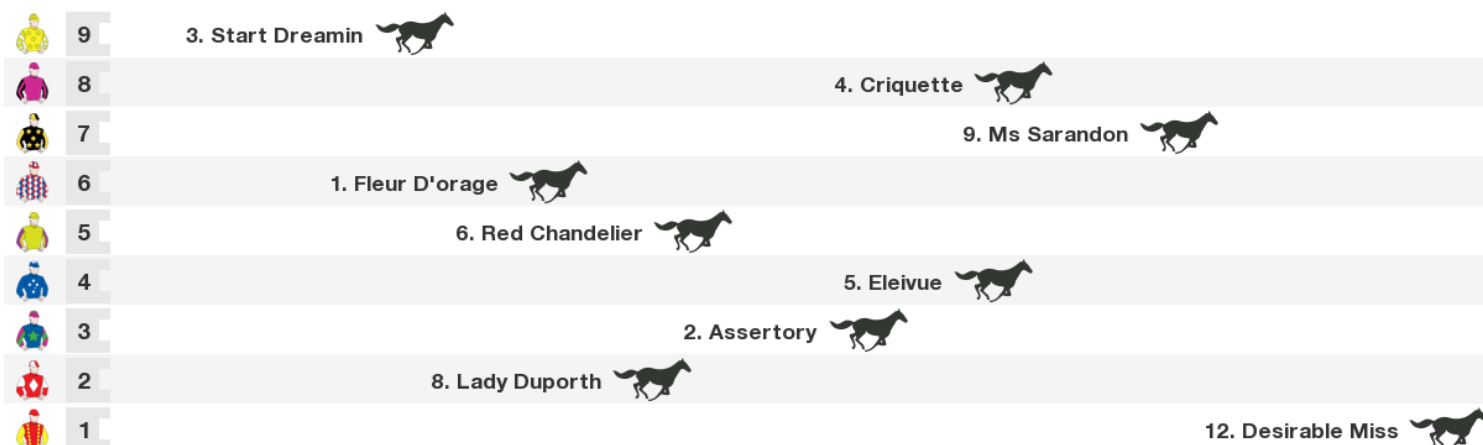

Straight: 300m.

Circumference: 1746m.

For: No age restriction. Rating Based. 0 - 70. Fillies and Mares. Handicap.

Gear Changes: 5. Eleivue Barrier extension first time

NSW/VIC/TAS: 2:50 pm

NT: 2:20 pm

SA: 2:20 pm

WA: 12:50 pm

Horse	Jockey	Trainer	Last 10	Career	Prize	W%	P%	Bar	Wgt
1. Fleur D'orage	Larry Cassidy	Barry Baldwin	77s3124483	26:5-1-3	$104,100	19%	35%	6	59
2. Assertory	Robbie Fradd	David Vandyke	2834s42525	32:5-5-6	$152,125	16%	50%	3	58.5
3. Start Dreamin	Matthew McGillivray (a1.5)	Paul Butterworth	9831805s07	30:4-3-7	$74,915	13%	47%	10	58.5
4. Criquette	Adam Sewell (a3)	Kelso Wood & Patricia Gesler	110s1	3:2-0-0	$54,400	67%	67%	8	58
5. Eleivue	Ronnie Stewart	Chris Munce	3s41s0000s	24:3-4-1	$96,000	13%	33%	4	57.5
6. Red Chandelier	Brad Stewart	Doug Duryea	57412861s7	23:3-5-4	$60,600	13%	52%	5	57.5
7. High Specs		Michael Lakey	2471318523	13:2-2-4	$32,915	15%	62%		SCRATCHED
8. Lady Duporth	Micheal Hellyer	Peter & Will Hulbert	805s632872	30:2-9-6	$82,825	7%	57%	2	56.5
9. Ms Sarandon	James Orman	Caroline Allardyce	61s0141112	10:5-1-0	$32,950	50%	60%	7	56
10. Plucky Girl	Jeff Lloyd	Toby Edmonds	3s2121	5:2-2-1	$32,800	40%	100%		SCRATCHED
11. Montrer Dame	Jag Guthmann-Chester (a3)	Bruce W Hill	s579737617	33:4-2-4	$94,645	12%	30%		SCRATCHED
12. Desirable Miss	Tiffani Brooker (a2)	Kelly Schweida	41s38s0	4:1-0-1	$15,130	25%	50%	1	54.5

Speedmap: Predicted settling positions after start

Rail position: Out 7.5 metres 800-500, 10 metres 500-300, 7 metres remainder

Race Direction →