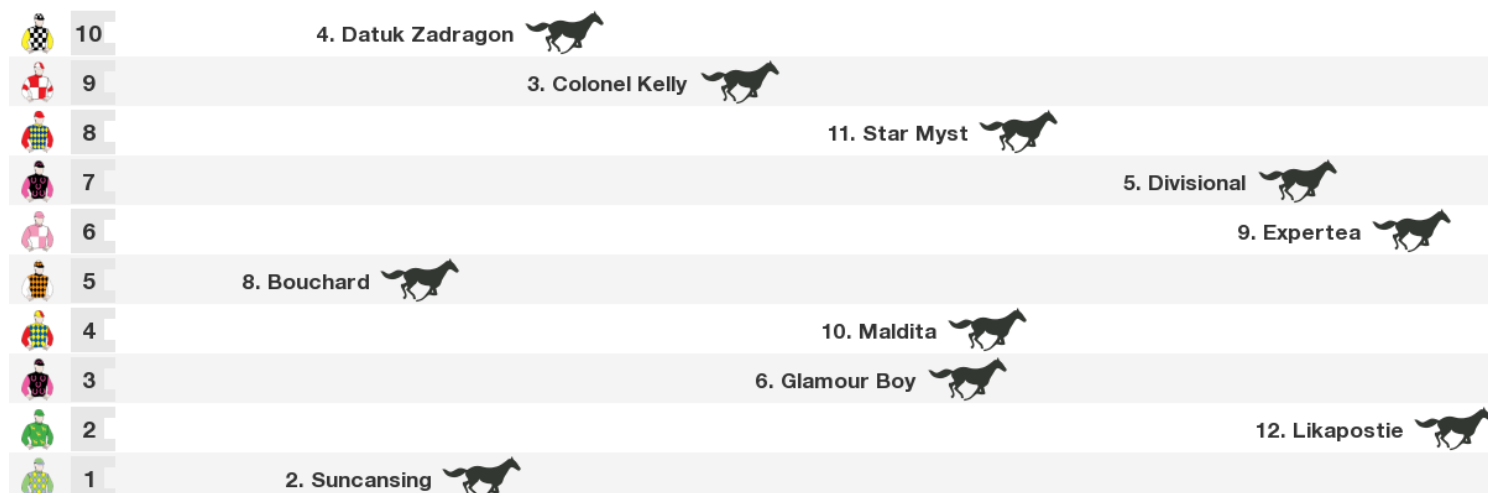

Star Myst Tongue tie first time, 13. Electric Anna Blinkers first time

NSW/VIC/TAS: 11:25 am

NT: 10:55 am

SA: 10:55 am

WA: 9:25 am

Horse	Jockey	Trainer	Last 10	Career	Prize	W%	P%	Bar	Wgt
1. San Andreas	Rebecca Williams (a2)	Bruce Dowden	855560	6:0-0-0	\$0	0%	0%	SCRATCHED	
2. Suncansing	James Orman	Wendy Bannerot	89065696s4	30:0-4-2	\$18,700	0%	20%	3	57.5
3. Colonel Kelly	Glen Colless	Garnett Taylor	33778	4:0-0-1	\$2,000	0%	25%	11	57
4. Datuk Zadragon	Tiffani Brooker (a2)	Chris Anderson	2700s605	6:0-0-0	\$0	0%	0%	12	57
5. Divisional	Daniel Griffin	Gillian Heinrich & Ben Rodgers	6264s2676	7:0-2-0	\$6,300	0%	29%	9	57
6. Glamour Boy	Luke Rolls	Gillian Heinrich & Ben Rodgers	7600s7886	7:0-0-0	\$0	0%	0%	5	57
7. Roman Senator	Michael Schrapel (a3)	John Zielke	723624s76	8:0-2-1	\$7,950	0%	38%	SCRATCHED	
8. Bouchard (NZ)	Michael Cahill	Rochelle Smith	504887s448	9:0-0-0	\$2,100	0%	0%	7	55
9. Expertea	Ronnie Stewart	Chris Munce	1343s5	4:0-0-2	\$3,500	0%	50%	8	55
10. Maldita	Micheal Hellyer	John Morrissey	444535s889	10:0-0-1	\$3,900	0%	10%	6	55
11. Star Myst	Andrew Spinks	Brett Baker	08580	4:0-0-0	\$0	0%	0%	10	55
12. Likapostie	Sheree Drake	Ben Robinson	9507759s06	11:0-0-1	\$1,400	0%	9%	4	57.5
13. Electric Anna		Ron Drysdale	005s0060	7:0-0-0	\$475	0%	0%	SCRATCHED	

## Speedmap: Predicted settling positions after start

Rail position: Out 7.5 metres 800-500, 10 metres 500-300, 7 metres remainder

Race Direction →

**2 SUNCANSING**

5 year old chestnut gelding (male)  
**Sire** Sebring **Dam** Beauty Kit  
**Breeder** Mrs C a Richards  
**Owners** Ms J L Scott & R I Loudon  
**Colours** Light Green, Yellow And Lilac Diamonds, Yellow Collar, Lilac Cuffs And Peak