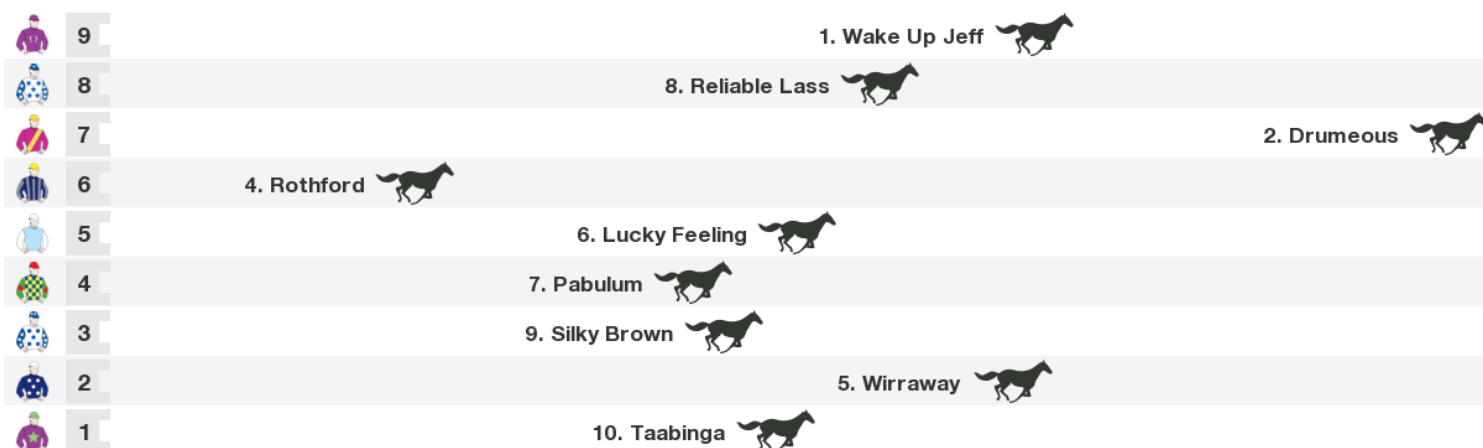

## Speedmap: Predicted settling positions after start

Rail position: Out 7.5 metres 800-500, 10 metres 500-300, 7 metres remainder

Race Direction →

**1 WAKE UP JEFF**

2 year old chestnut colt (male)  
Sire Captain Sonador Dam Bailiff  
Breeder Mr V Ernst  
Owners V Ernst  
Colours Purple, White Omega, White Omega on Cap