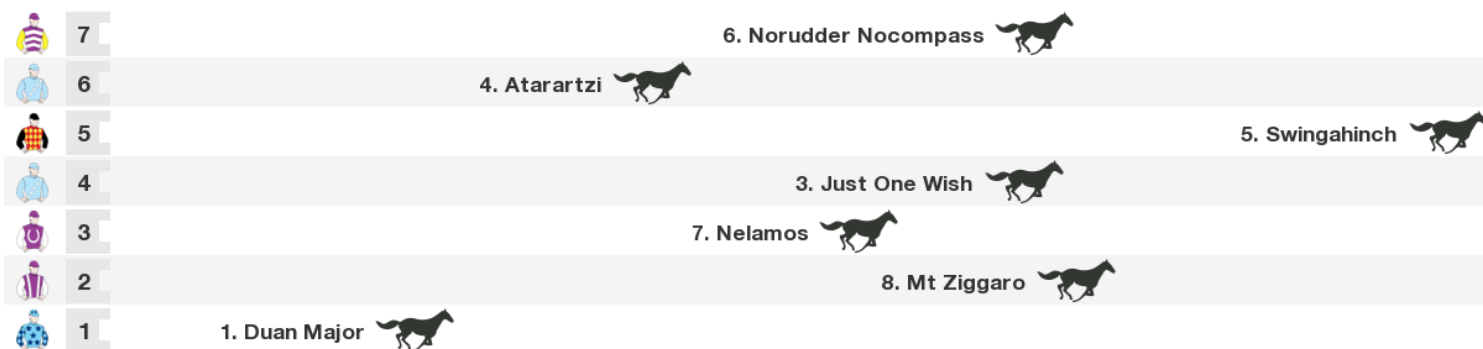

Race 5 PHIL PEEL JEWELLERS PTY LTD BenchMark 65 Handicap 1300m

QLD: 3:35 pm

Prize $12,000. 1st $7,800. 2nd $2,400. 3rd $1,200. 4th $600.

Rail: True Entire Course.

Straight: 400m.

Circumference: 1600m.

For: No age restriction. Rating Based. BenchMark 65. No sex restriction. Handicap.

Gear Changes: 5. Swingahinch Blinkers again, 6. Norudder Nocompass Blinkers off first time

NSW/VIC/TAS: 3:35 pm

NT: 3:05 pm

SA: 3:05 pm

WA: 1:35 pm

Horse	Jockey	Trainer	Last 10	Career	Prize	W%	P%	Bar	Wgt
1. Duan Major	David J Simmons	Denis Schultz	116772s614	27:6-5-4	$57,425	22%	56%	1	60.5
2. Clateau	Ashley Butler	Ricky Vale	21825s3151	26:5-5-4	$81,975	19%	54%	SCRATCHED	
3. Just One Wish	Zoe White (a1.5)	Tom Button	4334631112	35:7-8-6	$65,800	20%	60%	5	59.5
4. Atarartzi	Adrian Coome	Tom Button	280743512s	34:5-5-7	$71,100	15%	50%	7	58.5
5. Swingahinch	Lee Attard	Jason Devine	5s51342s13	7:2-1-2	$31,955	29%	71%	6	57.5
6. Norudder Nocompass	Chris Whiteley	Jamie McConachy	679346s911	14:3-3-2	$37,900	21%	57%	8	57
7. Nelamos	Mark Barnham	Christopher Maxfield	78s8451280	45:6-7-8	$107,860	13%	47%	4	56
8. Mt Ziggaro	Dale Evans	Darryl Gardiner	3163216448	33:5-4-4	$72,850	15%	39%	2	55

Speedmap: Predicted settling positions after start

Rail position: True Entire Course.

Race Direction →