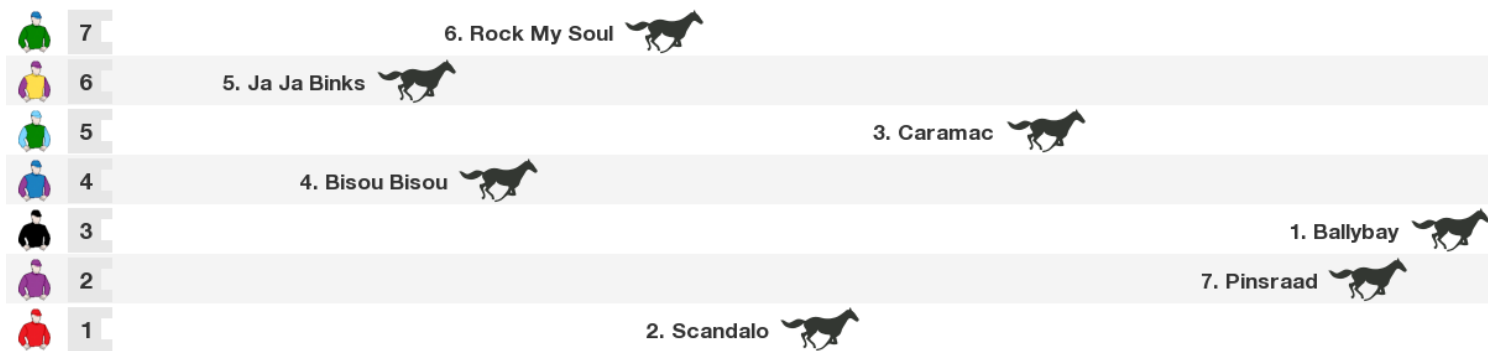

Speedmap: Predicted settling positions after start

Rail position: True

Race Direction →

**1 BALLYBAY**

7 year old b gelding (male)
Sire Sandtrap Dam Gee Baby
Owners P M Murphy & D K Woodhouse
Colours Black & White Stripes (Body & Sleeves), White Sash, Black Collar & Cap