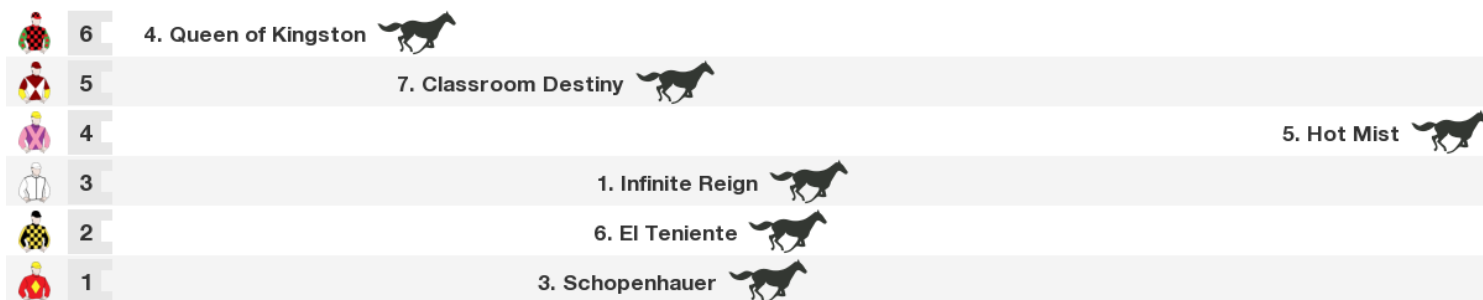

Race 2 SIDNEY & HACKING AND FRIGID AIR CLASS 2 HANDICAP 1516m

NSW: 1:43 pm

Prize $9,800. 1st $5,250. 2nd $1,730. 3rd $865. 4th $440. 5th $265. 6th $250. 7th $250. 8th $250. 9th $250. 10th $250.

Rail: True

Straight: 360m.

Circumference: 1600m.

For: No age restriction. Rating Based. Class 2. No sex restriction. Handicap.

Gear Changes: 1. Infinite Reign Blinkers again, ear muffs off first time, lugging bit off first time, tongue tie off first time, winkers off first time, 5. Hot Mist Blinkers again, winkers off again

VIC/TAS: 1:43 pm
QLD: 1:43 pm
NT: 1:13 pm
SA: 1:13 pm
WA: 11:43 am

Horse	Jockey	Trainer	Last 10	Career	Prize	W%	P%	Bar	Wgt
1. Infinite Reign (NZ)	Kanichiro Fujii	Maryann Brosnan	5s652257s1	20:2-4-1	$42,850	10%	35%	4	58
2. Stellar Jewel	Leah Kilner (a2)	Terry McCarthy	43s2645382	34:2-6-5	$55,440	6%	38%	SCRATCHED	
3. Schopenhauer (NZ)	Matthew Paget	Leo Clapham	3450000s53	39:2-5-3	$76,130	5%	26%	1	56.5
4. Queen of Kingston	Stephen Traecey	Daniel S Bowen	1730s612	6:1-1-1	$17,630	17%	50%	7	56
5. Hot Mist	Kasie Stanley	Peter R Stanley	666s973207	29:1-2-6	$27,690	3%	31%	5	54
6. El Teniente	Craig Franklin	Alan Ryan	40969s0476	19:1-1-1	$26,265	5%	16%	2	54
7. Classroom Destiny	Belinda Hodder	Jason Reilly	2464s970s6	33:2-4-4	$46,665	6%	30%	6	54

Speedmap: Predicted settling positions after start

Rail position: True

Race Direction →