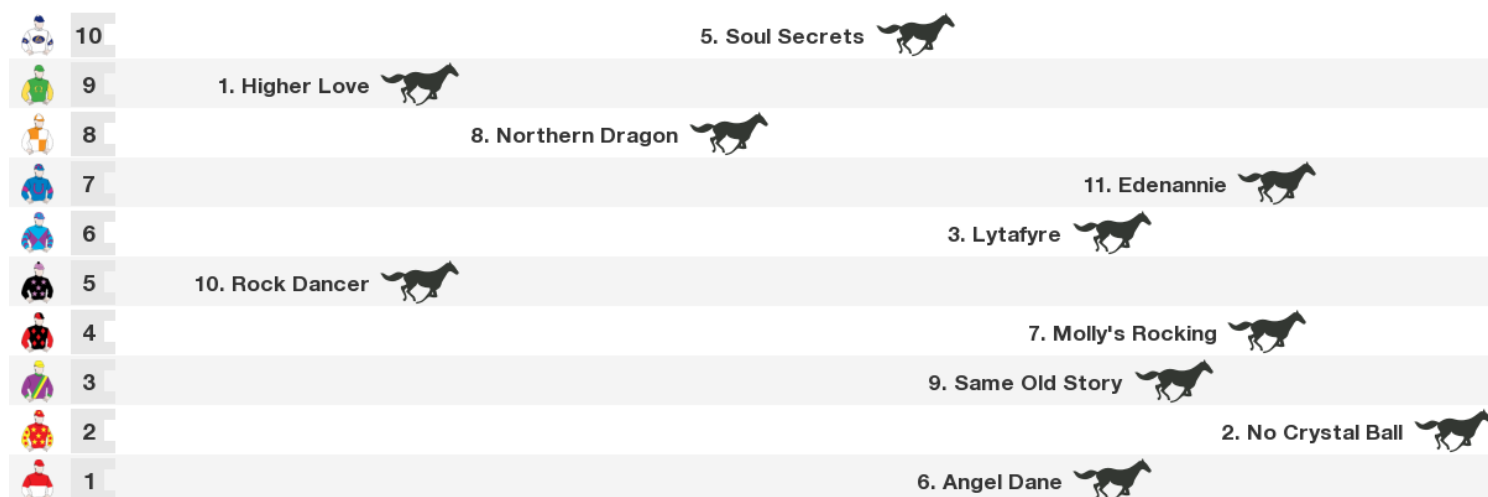

Speedmap: Predicted settling positions after start

Rail position: 5m Entire Course.

Race Direction →

**1 HIGHER LOVE**

3 year old chestnut gelding (male)

Sire Love Conquers All Dam Want to Break Free

Breeder Mr P a Nolan