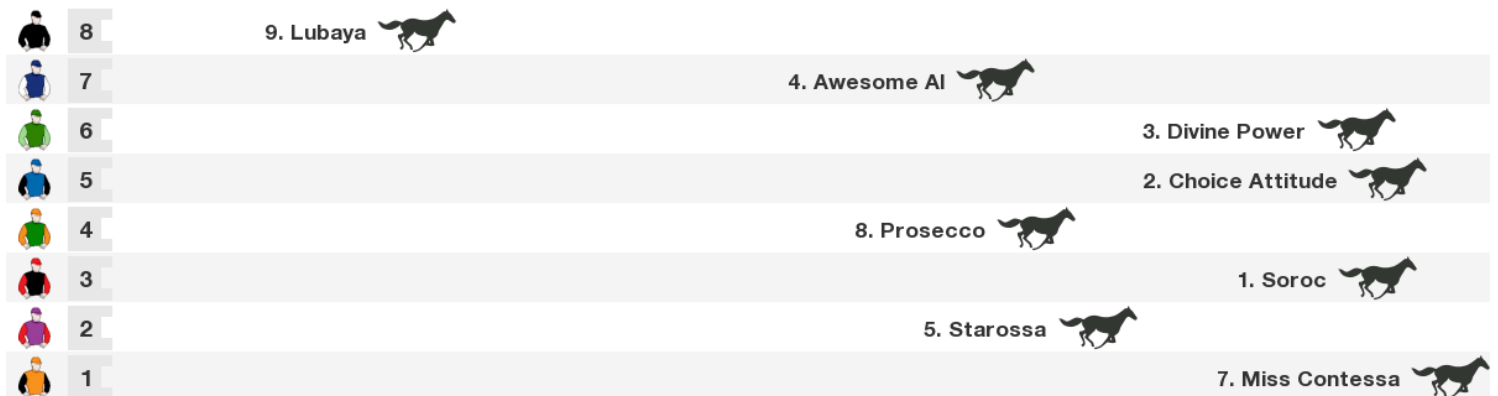

Speedmap: Predicted settling positions after start

Rail position: Out 5m

Race Direction →

**1 SOROC**

6 year old br gelding (male)

Sire Roc De Cambes Dam La Sorriso

Owners G H & Mrs J A Boyd, Mrs H A Carlile, M Crozier, Mrs J P Dutton, R Goodman, J Lunday, Ms K A M Remetis, Mrs K M & M J Salmons, M M Singleton, Miss J Steele & B R Wentworth