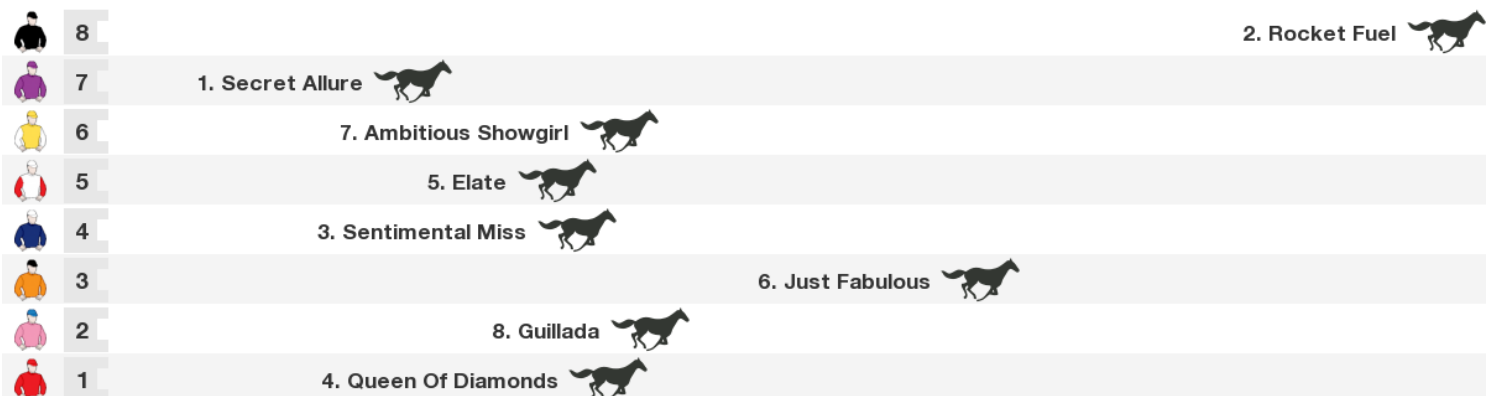

Race 7 Lawnmaster Eulogy Stakes 1550m

NZ: 4:15 pm

Rail: Out 5m

For: 3yo. Open. Apprentices Cannot Claim. Fillies. Set Weight.

NSW/VIC/TAS: 2:15 pm

QLD: 1:15 pm

NT: 12:45 pm

SA: 1:45 pm

WA: 11:15 am

Horse	Jockey	Trainer	Last 10	Career	Prize	W%	P%	Bar	Wgt
1. Secret Allure (NZ)	Rosie Myers	Lisa Latta	x4237s3141	9:2-2-2	$75,475	22%	67%	7	56.5
2. Rocket Fuel	Dylan Turner	G & G Richardson & Parker	x6231s2	5:1-2-1	$29,400	20%	80%	8	56.5
3. Sentimental Miss (NZ)	Chris Johnson	Lisa Latta	x3136s42	6:1-1-2	$20,750	17%	67%	4	56.5
4. Queen Of Diamonds (NZ)	Lisa Allpress	M & A Baker & Forsman	1172	3:1-1-0	$8,550	33%	67%	1	56.5
5. Elate (NZ)	Ryan Elliot	R & R James & Wellwood	26661s78	6:1-0-0	$6,950	17%	17%	5	56.5
6. Just Fabulous (NZ)	Michael Mc Nab	Roydon Bergerson	33225s49s4	7:0-2-1	$8,375	0%	43%	3	56.5
7. Ambitious Showgirl (NZ)	Timothy Johnson	G & G Richardson & Parker	x50925	5:0-1-0	$4,200	0%	20%	6	56.5
8. Guillada (NZ)	Bridget Grylls	Bryce Newman	x74433	5:0-0-2	$4,000	0%	40%	2	56.5

Speedmap: Predicted settling positions after start

Rail position: Out 5m

Race Direction →