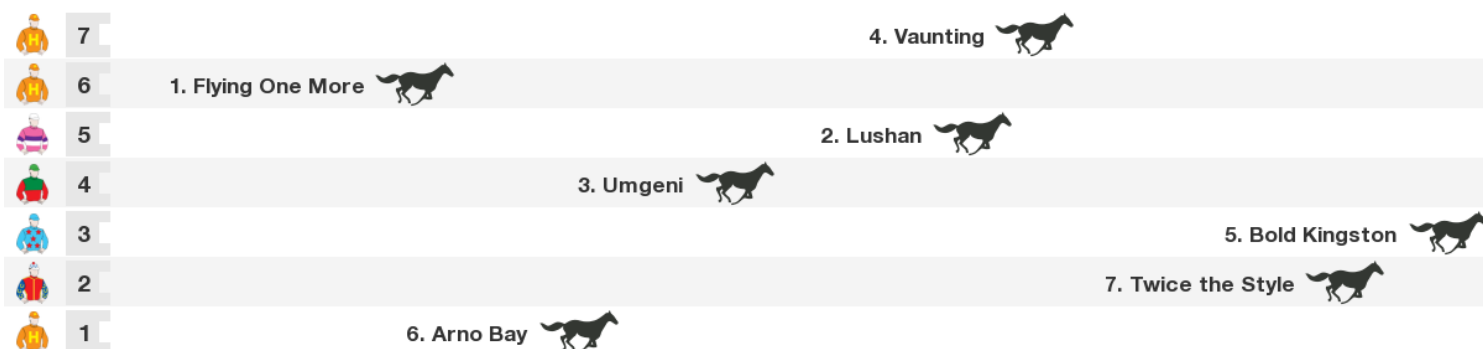

Race 3 HURNEY PARTNERS Class 6 Plate 1400m

QLD: 3:35 pm

Prize $19,000. 1st $10,500. 2nd $3,300. 3rd $1,700. 4th $900. 5th $600. 6th $400. 7th $400. 8th $400. 9th $400. 10th $400.

NSW/VIC/TAS: 4:35 pm

NT: 3:05 pm

SA: 4:05 pm

WA: 1:35 pm

Rail: True Entire Course.

Straight: 400m.

Circumference: 1749m.

For: No age restriction. QLD Avg Prizemoney All Starts. Class 6. No sex restriction. Set Weights.

Horse	Jockey	Trainer	Last 10	Career	Prize	W%	P%	Bar	Wgt
1. Flying One More	Kirk Stone	Stephen Massingham	726455469s	45:8-4-5	$66,875	18%	38%	6	59
2. Lushan	Brad Pengelly	Janel Ryan	1244228439	27:6-4-3	$81,735	22%	48%	5	59
3. Umgeni	Scott Sheargold	Kerry Krogh	6553500369	42:6-2-5	$110,330	14%	31%	4	59
4. Vaunting	Stephen Wilson	Samantha Molino	4252467652	36:6-9-5	$98,300	17%	56%	7	59
5. Bold Kingston	Shane Pawsey	Stephen Potiris	3415523780	26:5-2-3	$112,600	19%	38%	3	57.5
6. Arno Bay	Bonnie Thomson	Roy Chillemi	2251626104	28:5-3-5	$53,640	18%	46%	1	56
7. Twice the Style	Amanda Thomson	Peter Rowe	5138544238	35:3-2-6	$28,575	9%	31%	2	54.5

Speedmap: Predicted settling positions after start

Rail position: True Entire Course.

Race Direction →