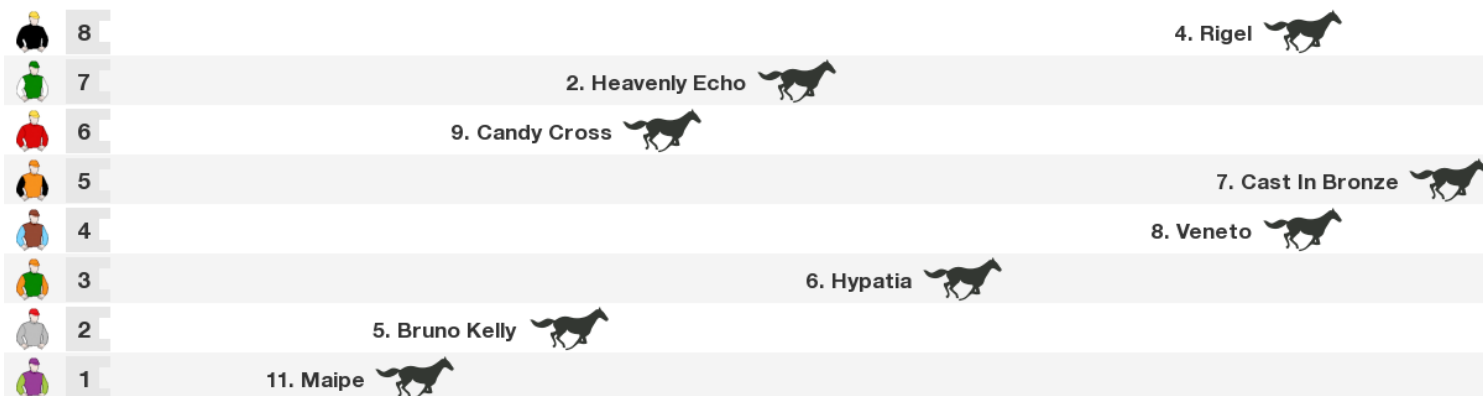

Race 1 Tackup Equestrian Mdn 2100m

NZ: 1:37 pm

Rail: Out 3.5m
For: 3yo+. Maiden. Apprentices Can Claim. Set Weight With Allowances.

NSW/VIC/TAS: 11:37 am
 QLD: 10:37 am
 NT: 10:07 am
 SA: 11:07 am
 WA: 8:37 am

Speedmap: Predicted settling positions after start

Rail position: Out 3.5m

Race Direction →

**2 HEAVENLY ECHO**

4 year old b/br gelding (male)
Sire Echoes Of Heaven **Dam** Cordoba
Owners K Finnigan & W A Goldthorp
Colours Emerald Green, White Diamond Stripe On Sleeves, Emerald Green Cap