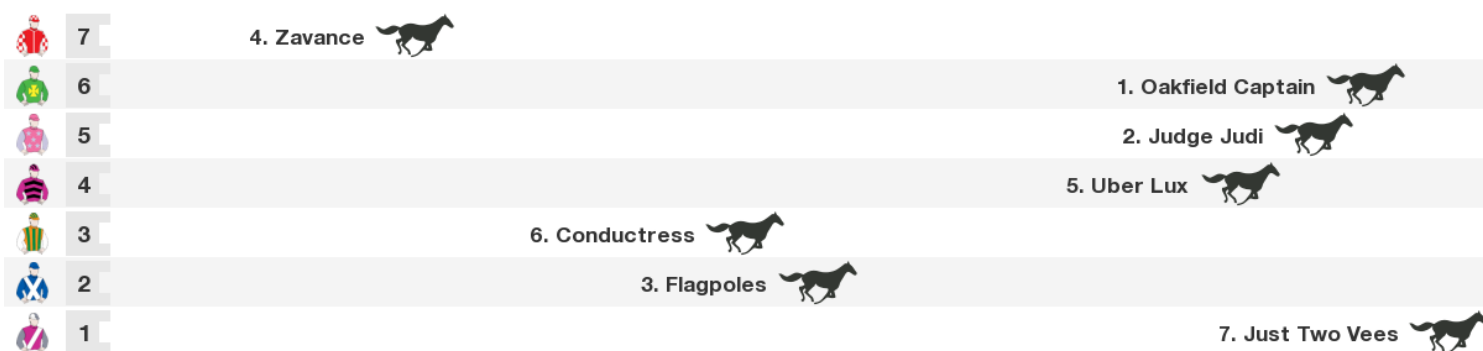

Rail: True

Straight: 262m.

Circumference: 1718m.

For: No age restriction. Benchmark Race. Class 2. No sex restriction. Handicap.

VIC/TAS: 1:25 pm
 QLD: 12:25 pm
 NT: 11:55 am
 SA: 12:55 pm
 WA: 10:25 am

Horse	Jockey	Trainer	Last 10	Career	Prize	W%	P%	Bar	Wgt
1. Oakfield Captain	Chris Williams (a3)	Damien Lane	3361s52224	11:2-3-1	\$64,635	18%	55%	6	60.5
2. Judge Judi	Jason Collett	Kim Waugh	12s0512s42	9:2-4-0	\$53,000	22%	67%	5	57.5
3. Flagpoles	Tommy Berry	Chris Waller	6s7167s10	6:2-0-0	\$40,840	33%	33%	2	57
4. Zavance	Kerrin McEvoy	Peter & Paul Snowden	212518	5:2-1-0	\$44,520	40%	60%	7	55.5
5. Uber Lux	Tim Clark	Jason Coyle	554s13337s	8:1-0-4	\$37,595	13%	63%	4	55
6. Conductress	Alena Skerritt (a3)	Jeff Englebrecht	7246539729	22:1-2-8	\$63,130	5%	50%	3	54
7. Just Two Vees	Brandon Griffiths (a2)	Jamie Thomsen	4750s13367	27:2-3-4	\$60,510	7%	33%	1	54
8. Harry And the Duke		Robert Davies	1310753055	26:2-0-3	\$36,520	8%	19%		SCRATCHED

Speedmap: Predicted settling positions after start

Rail position: True

Race Direction →

1 OAKFIELD CAPTAIN

4 year old bay gelding (male)
Sire Testa Rossa **Dam** Oakfield Beauty
Breeder Mr B Mackenzie
Owners B Mackenzie
Colours Pale Green, Yellow Maltese Cross, Green Sleeves And Cap