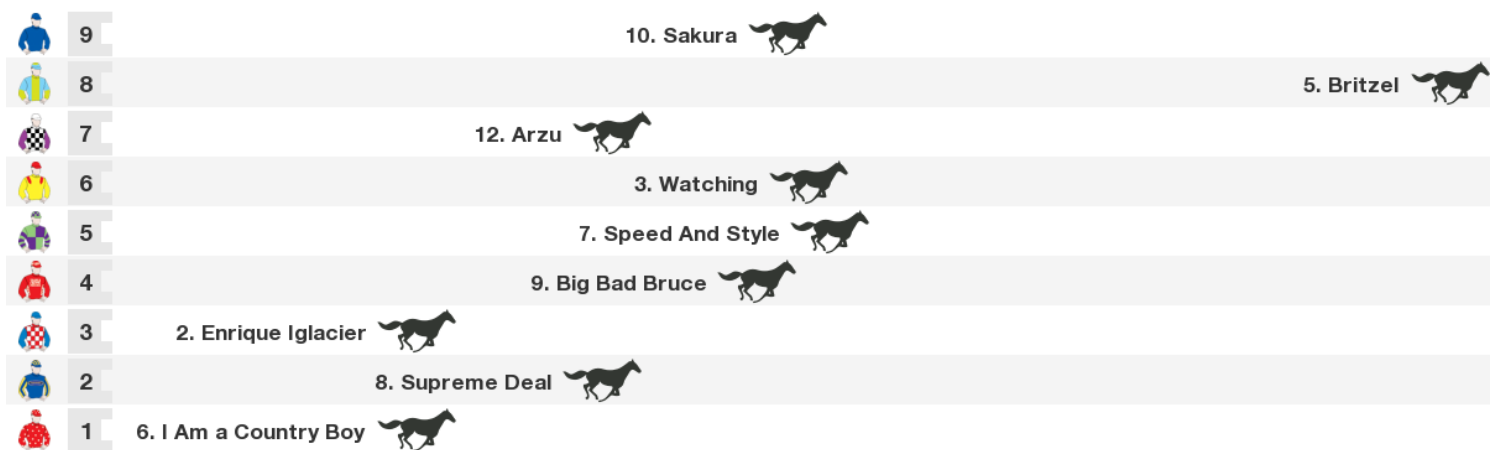

Straight: 460m.

Circumference: 2200m.

For: No age restriction. General Handicap. Maiden. No sex restriction. Handicap.

Gear Changes: 1. Allied Forces Blinkers first time, 5. Britzel Nose roll first time, 9. Big Bad Bruce Nose roll first time, 11. Kyushu Blinkers first time, winkers off first time

VIC/TAS: 3:29 pm
QLD: 2:29 pm
NT: 1:59 pm
SA: 2:59 pm
WA: 12:29 pm

Horse	Jockey	Trainer	Last 10	Career	Prize	W%	P%	Bar	Wgt
1. Allied Forces	Blake Spriggs	Edward O'Rourke & Michael Freedman		0:0-0-0	$0	0%	0%	SCRATCHED	
2. Enrique Iglacier	Adam Hyeronimus	Robert & Luke Price	9	0:0-0-0	$0	0%	0%	3	58
3. Watching	Travis Wolfgram	Anthony Cummings	124s54372	7:0-2-1	$22,230	0%	43%	6	58
4. Izzat	Chad Lever	Joseph Pride	7	1:0-0-0	$1,000	0%	0%	SCRATCHED	
5. Britzel	Lee Magorrian	Gai Waterhouse & Adrian Bott	6s7	1:0-0-0	$400	0%	0%	8	57
6. I Am a Country Boy	Grant Buckley	Craig Carmody	350	2:0-0-0	$1,300	0%	0%	1	57
7. Speed And Style	Keagan Latham	Gwenda Markwell	2s632	3:0-1-1	$9,110	0%	67%	5	57
8. Supreme Deal	James Innes Jnr	Gerald Ryan	53s75	3:0-0-1	$4,280	0%	33%	2	57
9. Big Bad Bruce	Adrian Layt	Bjorn Baker	834s9s7	4:0-0-1	$5,580	0%	25%	4	56.5
10. Sakura	Christian Reith	James Cummings	42	1:0-1-0	$5,300	0%	100%	9	56.5
11. Kyushu	Koby Jennings	Brad Widdup	6s3	1:0-0-1	$1,700	0%	100%	SCRATCHED	
12. Arzu	Sam Weatherley	Chris Waller	785s7	3:0-0-0	$3,780	0%	0%	7	54.5

Speedmap: Predicted settling positions after start

Rail position: +2M, 1100M-WP, TRUE REMAINDER

Race Direction →