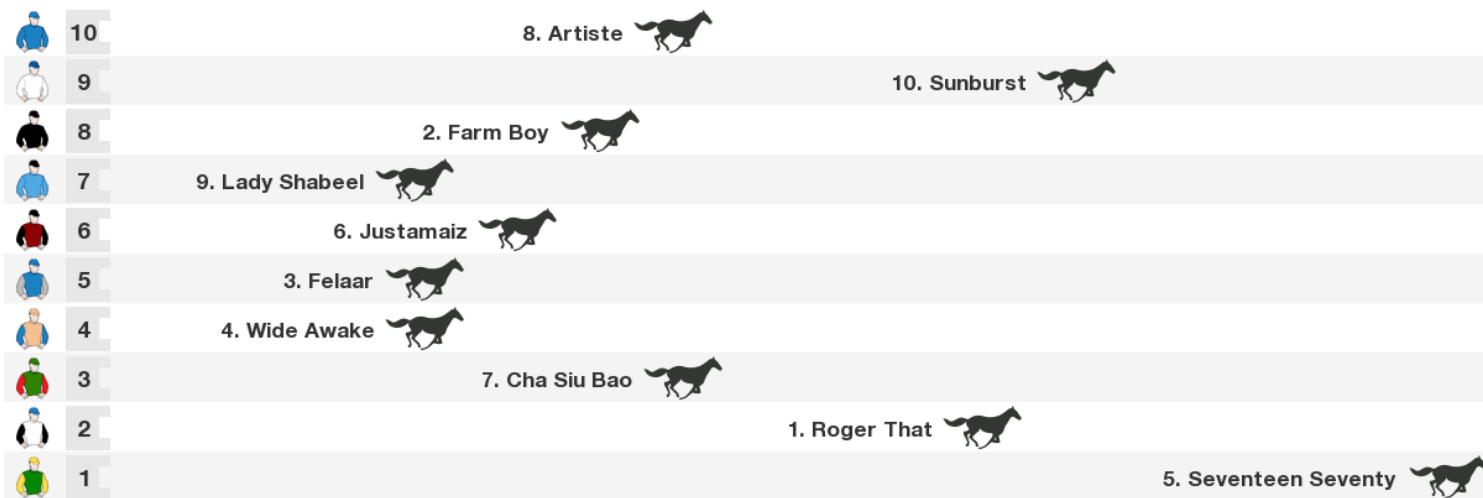

Speedmap: Predicted settling positions after start

Rail position: True

Race Direction →

**1 ROGER THAT**

6 year old ch gelding (male)
Sire Shinko King **Dam** Heather Lyn
Owners P G Allan, S B Cunningham, Mrs S H Fuller & C Squires
Colours White, Royal Blue Stars, Black Sleeves, Royal Blue Arm Bands, Royal Blue & White Quartered Cap