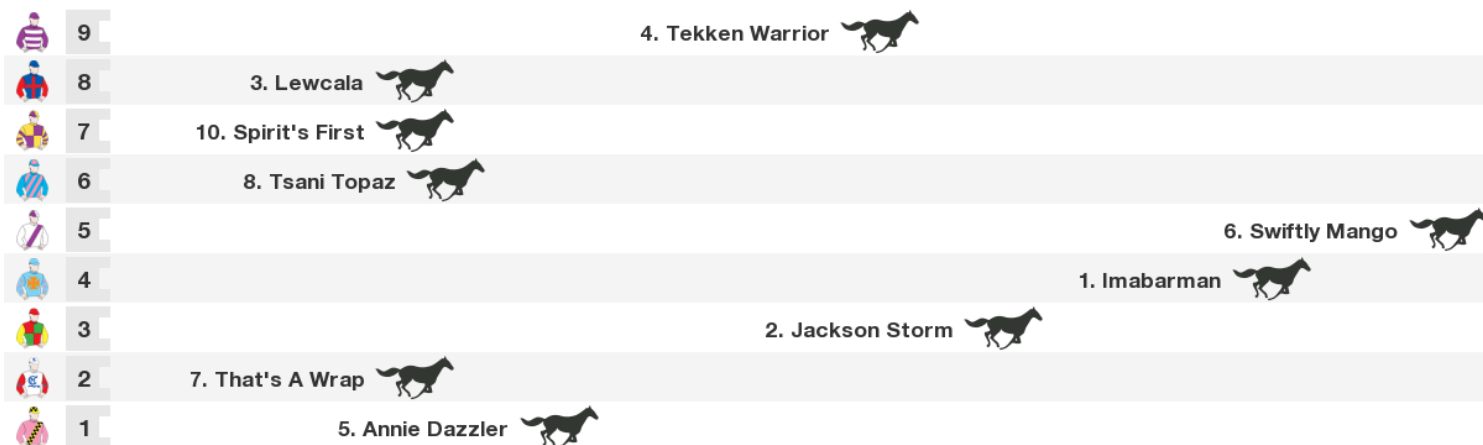

Rail: True Entire Course

Straight: 290m.

Circumference: 1759m.

For: No age restriction. Maiden Set Weights or WFA flat. Maiden. No sex restriction. Set Weights.

Gear Changes: 2. Jackson Storm Blinkers again, cross-over nose band off first time, 5. Annie Dazzler Winkers again, 9. Andiamo Miss Cross-over nose band first time, ear muffs first time, ear muffs (pre-race only) off first time

NSW/VIC/TAS: 8:20 pm

NT: 7:50 pm

SA: 7:50 pm

WA: 6:20 pm

Horse	Jockey	Trainer	Last 10	Career	Prize	W%	P%	Bar	Wgt
1. Imabarman	Brooke Stower	Gino Barbierato	2s608s6740	8:0-0-0	$1,735	0%	0%	4	57.5
2. Jackson Storm	Nick Keal (a1.5)	Mark Currie	1s624	3:0-1-0	$4,500	0%	33%	3	57.5
3. Lewcala	Hannah Phillips (a2)	Matt Boland	9	0:0-0-0	$0	0%	0%	8	57.5
4. Tekken Warrior	Cecily Eaton	Ben Park	7658460829	12:0-1-0	$3,200	0%	8%	9	57.5
5. Annie Dazzler	Sally Sweeney (a1.5)	Alan Boyd	8009s72000	11:0-1-0	$1,875	0%	9%	1	55.5
6. Swiftly Mango	Rebecca Goldsbury	Tom Dougall	68s58s2	4:0-1-0	$7,900	0%	25%	5	55.5
7. That's A Wrap	Kenji Yoshida	Michael Frappell	52	1:0-1-0	$3,300	0%	100%	2	55.5
8. Tsani Topaz	Adin Thompson (a2)	Matt Boland	409	2:0-0-0	$300	0%	0%	6	55.5
9. Andiamo Miss	Noriyuki Nishio	Matt Kropp	s06s8	3:0-0-0	$1,540	0%	0%		SCRATCHED
10. Spirit's First	Madeleine Wishart (a2)	Matt Kropp	36s63383s8	12:0-1-4	$22,450	0%	42%	7	55

Speedmap: Predicted settling positions after start

Rail position: True Entire Course

Race Direction →