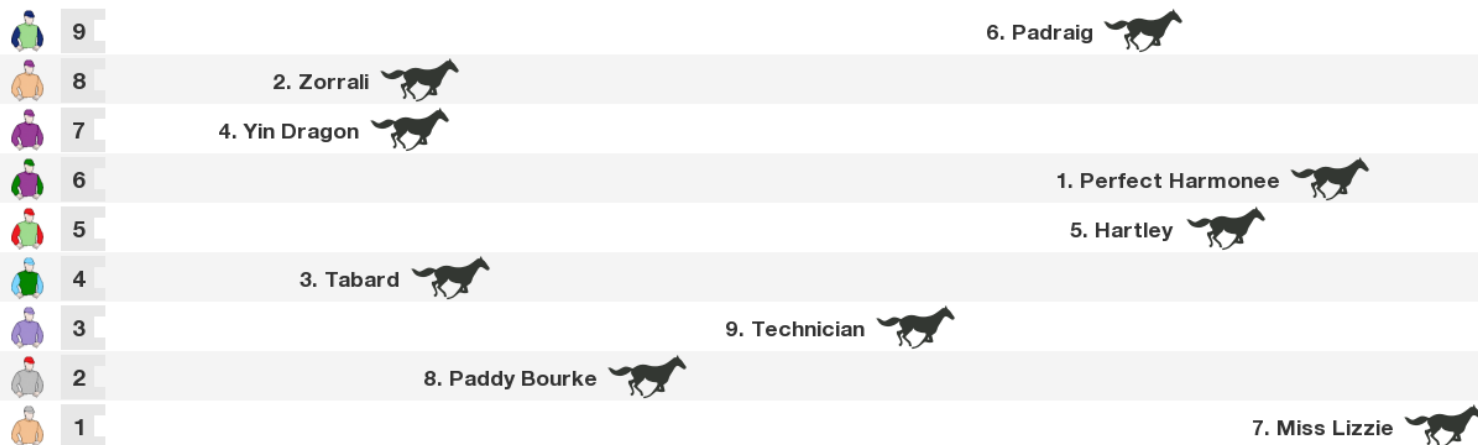

Race 4 Wellington Seamarket (Bm82) 1200m

NZ: 1:57 pm

Rail: Out 5m

For: Benchmark 82. Apprentices Can Claim. Handicap.

NSW/VIC/TAS: 11:57 am
QLD: 11:57 am
NT: 11:27 am
SA: 11:27 am
WA: 9:57 am

Horse	Jockey	Trainer	Last 10	Career	Prize	W%	P%	Bar	Wgt
1. Perfect Harmonee (NZ)	Madan Singh (a2)	J Rayner	xs45455251	34:5-6-3	$91,125	15%	41%	6	59
2. Zorralli (NZ)	Danielle Hirini (a1)	Aidan Schumacher	xs84s90389	62:7-9-8	$165,275	11%	39%	8	59
3. Tabard (NZ)	Rosie Myers	Kevin Myers	x5422s0569	19:5-3-0	$72,535	26%	42%	4	57.5
4. Yin Dragon (NZ)	Robert Hannam	Lisa Latta	xs6686s112	34:4-5-4	$74,981	12%	38%	7	56
5. Hartley (NZ)	Darryl Bradley	C Connors	xs60211s37	11:3-2-1	$47,435	27%	55%	5	55.5
6. Padraig (NZ)	Chris Johnson	Andrew R Campbell	xs8033s19s	14:3-0-4	$81,100	21%	50%	9	55.5
7. Miss Lizzie (NZ)	Bridie Ansell (a4)	Anna M Clement	14114336s9	30:4-5-7	$73,885	13%	53%	1	54
8. Paddy Bourke (NZ)	Lisa Allpress	Mark Oulaghan	22x2272489	36:3-7-5	$86,475	8%	42%	2	54
9. Technician (NZ)	Chelsea Burdan (a3)	Nicola Marshall	354s8s0s1s	9:2-0-1	$18,650	22%	33%	3	54

Speedmap: Predicted settling positions after start

Rail position: Out 5m

Race Direction →