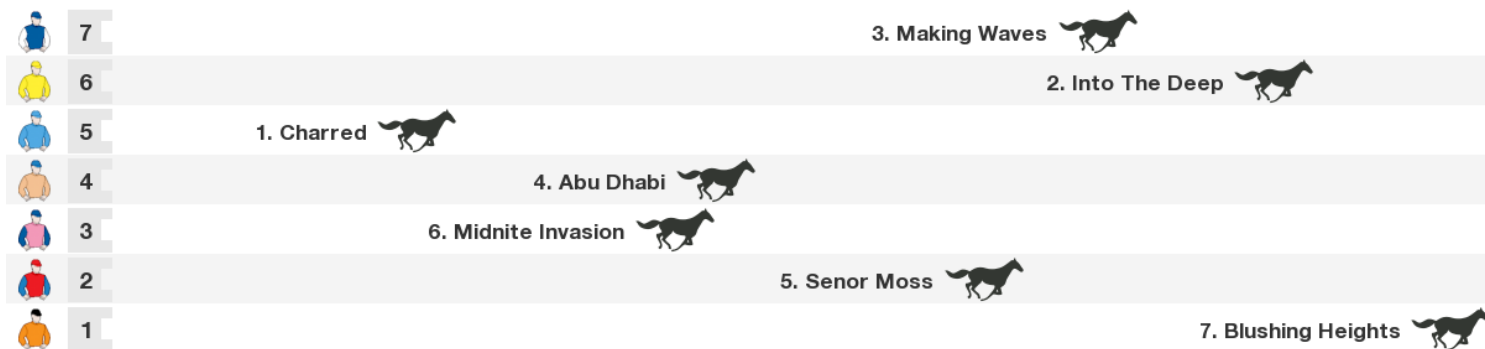

Race 7 Simon's & Wheeler's Mdn 1400m

NZ: 4:20 pm

Rail: Out 4m

For: Maiden. Apprentices Can Claim. Set Weight With Allowances.

NSW/VIC/TAS: 2:20 pm
QLD: 2:20 pm
NT: 1:50 pm
SA: 1:50 pm
WA: 12:20 pm

Horse	Jockey	Trainer	Last 10	Career	Prize	W%	P%	Bar	Wgt
1. Charred (NZ)	Andrew Calder	P P Mirabelli	xs20494002	15:0-2-1	$6,500	0%	20%	6	58.5
2. Into The Deep (NZ)	Ashvin Goindasamy (a3)	Ralph Manning	22386	4:0-1-1	$3,000	0%	50%	7	58.5
3. Making Waves (NZ)	Chelsea Burdan (a3)	Ralph Manning	354357	5:0-0-1	$2,000	0%	20%	8	58.5
4. Abu Dhabi (NZ)	Sam Weatherley	S & E Clotworthy	x45	2:0-0-0	$750	0%	0%	4	58.5
5. Senor Moss (NZ)	Ryan Elliot	Team Rogerson	x5s7767443	17:0-0-4	$5,950	0%	24%	2	58.5
6. Midnite Invasion (NZ)	Michael Coleman	Karyn McQuade	15327	4:0-1-1	$3,250	0%	50%	3	56.5
7. Blushing Heights (NZ)	Jasmine Fawcett (a1)	Allan Wright	x50s760750	9:0-0-0	$700	0%	0%	1	56.5
8. Just Kate (NZ)	Lynsey Satherley	Samantha Barr	07s0s87s00	8:0-0-0	$0	0%	0%		SCRATCHED

Speedmap: Predicted settling positions after start

Rail position: Out 4m

Race Direction →