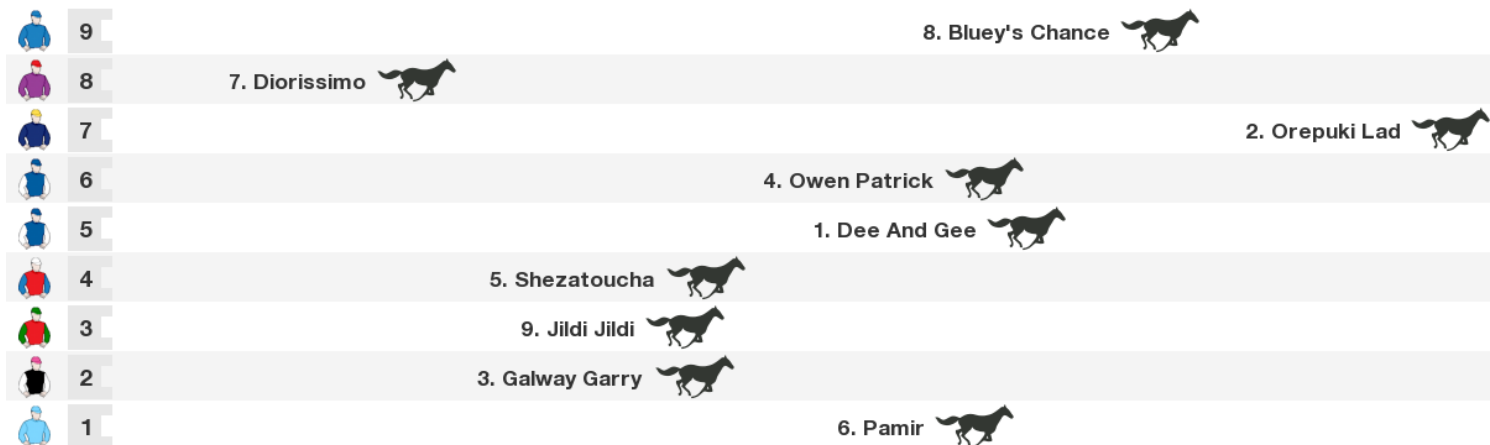

Race 6 Christchurch Casino N Z Trial 1800m

NZ: 3:04 pm

Rail: Out 7m

For: Open. Apprentices Can Claim. Handicap.

NSW/VIC/TAS: 1:04 pm
QLD: 1:04 pm
NT: 12:34 pm
SA: 12:34 pm
WA: 11:04 am

Horse	Jockey	Trainer	Last 10	Career	Prize	W%	P%	Bar	Wgt
1. Dee And Gee (NZ)	Sutvhire Toolooa (a3)	T & P Charles & Corbett	x6s1340259	31:5-3-3	$212,735	16%	35%	5	60
2. Orepuki Lad (NZ)	Leah Hemi	G & M Eade	xs2511233s	15:4-3-3	$99,438	27%	67%	7	58.5
3. Galway Garry (NZ)	Kozzi Asano (a3)	K & A Tyler	x211523377	42:5-6-9	$102,850	12%	48%	2	58
4. Owen Patrick (NZ)	Doni Prastiyou	T & P Charles & Corbett	3333242136	21:4-3-5	$65,525	19%	57%	6	56
5. Shezatoucha (NZ)	Tina Comignaghi	J & K Parsons	17s7302301	59:9-4-7	$140,087	15%	34%	4	55.5
6. Pamir (NZ)	Rohan Mudhoo (a3)	J M Luxton	x143s02441	28:4-4-4	$65,825	14%	43%	1	54
7. Diorissimo (NZ)	Samantha Wynne	S & M Smith	24s2112644	32:4-4-2	$66,100	13%	31%	8	54
8. Bluey's Chance (NZ)	Samantha Collett	Kenny Moore	x511s67195	18:3-1-1	$24,400	17%	28%	9	54
9. Jildi Jildi (NZ)	Corey Campbell (a2)	Sarah Haisma	x1624s03s0	7:1-1-1	$9,800	14%	43%	3	54

Speedmap: Predicted settling positions after start

Rail position: Out 7m

Race Direction →