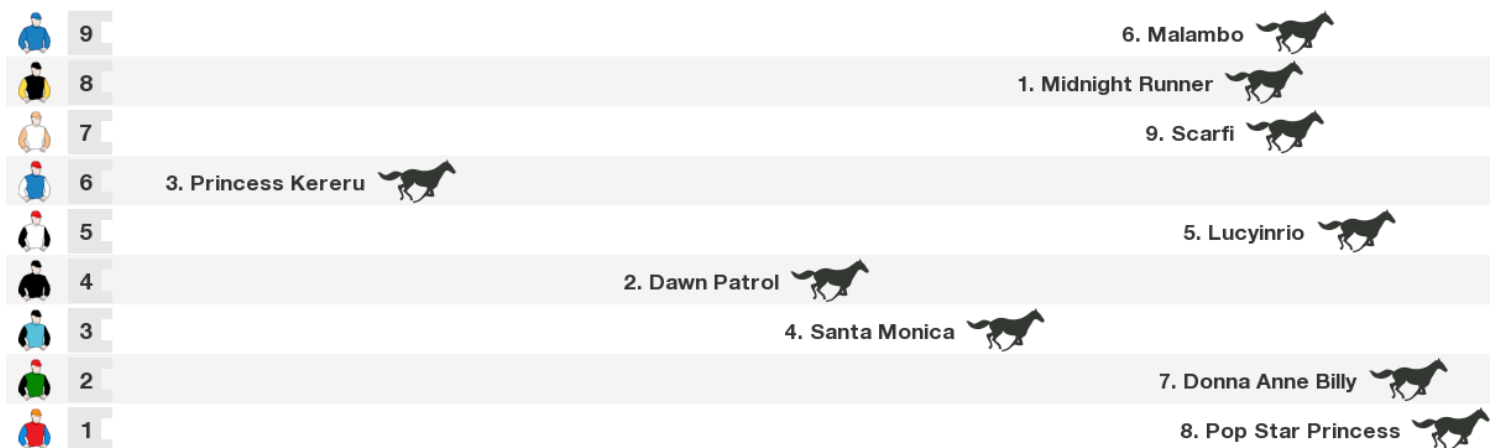

Race 7 Sweynesse Stakes 1215m

NZ: 3:50 pm

Rail: True
For: Open. Apprentices Cannot Claim. Weight For Age.

NSW/VIC/TAS: 1:50 pm
QLD: 12:50 pm
NT: 12:20 pm
SA: 1:20 pm
WA: 10:50 am

Horse	Jockey	Trainer	Last 10	Career	Prize	W%	P%	Bar	Wgt
1. Midnight Runner (NZ)	Opie Bosson	P & D Williams	32s1153s42	19:5-5-3	$106,860	26%	68%	8	59
2. Dawn Patrol (NZ)	Jonathan Riddell	Frank Ritchie	1712s83s22	9:3-3-1	$161,675	33%	78%	4	58.5
3. Princess Kereru (NZ)	Cameron Lammas	K & B Kelso	2s12172152	25:7-5-3	$253,125	28%	60%	6	57
4. Santa Monica (NZ)	Donavan Mansour	Stephen Ralph	x9479s3551	35:5-6-3	$244,875	14%	40%	3	57
5. Lucyinrio (NZ)	Matthew Cameron	Kylie Little	x1s8144480	39:6-4-4	$159,045	15%	36%	5	57
6. Malambo (NZ)	Ryan Elliot	Team Rogerson	x261s344s0	34:7-7-2	$243,237	21%	47%	9	57
7. Donna Anne Billy (NZ)	Ashvin Goindasamy	Bill Pomare	xs63603281	34:7-1-5	$123,550	21%	38%	2	57
8. Pop Star Princess (NZ)	Lynsey Satherley	F P Cornege	x16s922622	20:4-5-2	$101,000	20%	55%	1	57
9. Scarfi (NZ)	Rosie Myers	C & M Gibbs & Bradley	x6264611s4	15:3-5-0	$39,310	20%	53%	7	57
10. London Express (NZ)	Michael Coleman	Allan Sharrock	1s7321s052	12:4-2-3	$101,250	33%	75%		SCRATCHED

Speedmap: Predicted settling positions after start

Rail position: True

Race Direction →