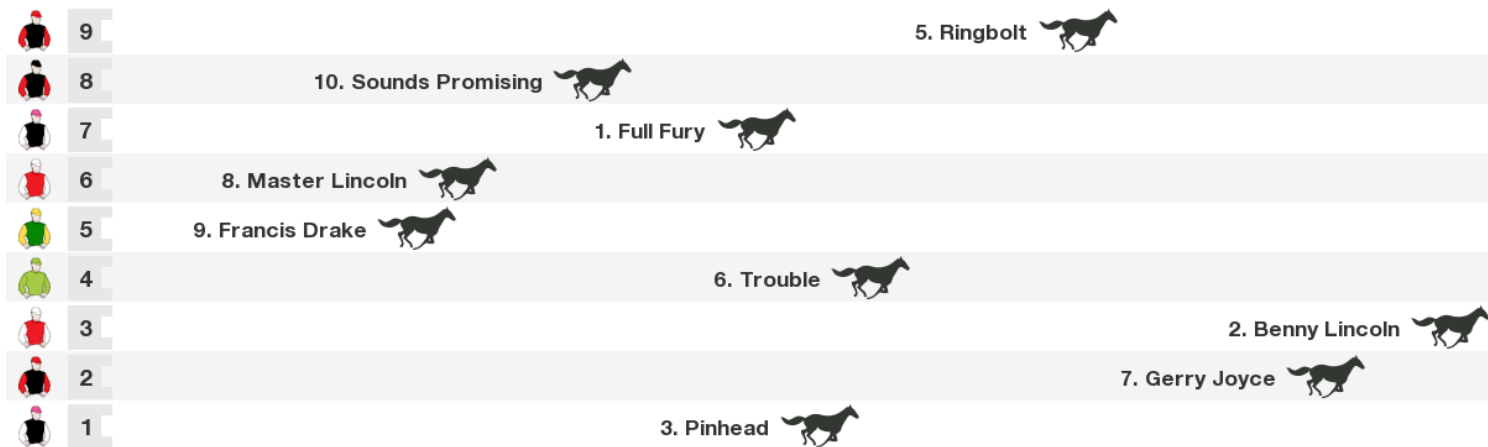

Race 4 Trenz Homes (Bm65) 1600m

NZ: 1:59 pm

Rail: Out 3m From 750m-350m, True Remainder
For: Benchmark 65. Apprentices Can Claim. Handicap.

NSW/VIC/TAS: 11:59 am
QLD: 11:59 am
NT: 11:29 am
SA: 11:29 am
WA: 9:59 am

Horse	Jockey	Trainer	Last 10	Career	Prize	W%	P%	Bar	Wgt
1. Full Fury (NZ)	Jason Laking	K & A Tyler	225s094738	21:2-2-3	$29,066	10%	33%	9	59
2. Benny Lincoln (NZ)	Chris Johnson	Michael House	3371323842	17:1-3-3	$14,740	6%	41%	4	58.5
3. Pinhead (NZ)	Rohan Mudhoo (a2)	K & A Tyler	1466001	6:1-0-0	$9,791	17%	17%	2	58.5
4. Oraka Playboy (NZ)	Choon K Kwo	Rebecca J Bevin	506914070	9:1-0-0	$10,087	11%	11%		SCRATCHED
5. Ringbolt (NZ)	Rahul Beeharry (a2)	Jo-Ann M Gordon	x658s0940s	32:3-3-2	$30,887	9%	25%	11	57.5
6. Trouble (NZ)	Lee Callaway	Stephen Blair-Edie	x9s8804234	25:1-4-2	$50,637	4%	28%	6	57.5
7. Gerry Joyce (NZ)	Krishna Mudhoo	Jo-Ann M Gordon	x76s607412	25:1-7-2	$29,140	4%	40%	3	56.5
8. Master Lincoln (NZ)	Courtney Barnes	Michael House	x493837276	30:1-3-3	$22,499	3%	23%	8	56
9. Francis Drake (NZ)	Terry Moseley	Maurice Forde	x9s9008008	92:7-8-9	$174,575	8%	26%	7	55.5
10. Sounds Promising (NZ)	Corey Campbell (a1)	Leda Beck	x660433036	21:1-2-3	$16,367	5%	29%	10	55.5
11. Show Park (NZ)		Steve R Tyler	x687905977	16:1-0-1	$9,847	6%	13%		SCRATCHED

Speedmap: Predicted settling positions after start

Rail position: Out 3m From 750m-350m, True Remainder

Race Direction