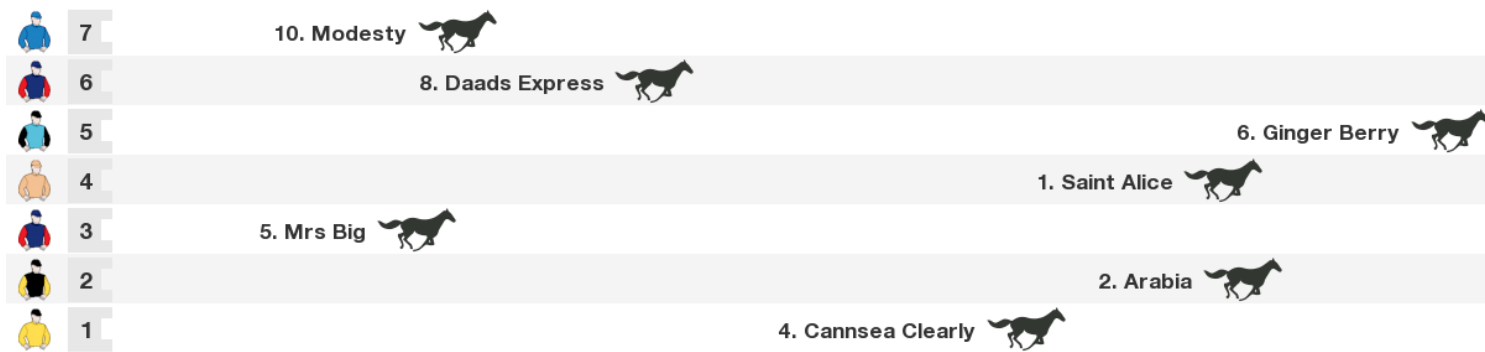

Race 7 Nzb Insurance Pearl Series Mdn 1600m

NZ: 3:24 pm

Prize $8,187. 1st $4,805. 2nd $1,335. 3rd $623. 4th $356. 5th $178. 6th $178. 7th $178. 8th $178. 9th $178. 10th $178.

Rail: True

For: 3yo+. Maiden. Apprentices Can Claim. Fillies & Mares. Set Weight With Allowances.

NSW/VIC/TAS: 1:24 pm
QLD: 1:24 pm
NT: 12:54 pm
SA: 12:54 pm
WA: 11:24 am

Horse	Jockey	Trainer	Last 10	Career	Prize	W%	P%	Bar	Wgt
1. Saint Alice	Ashvin Goindasamy (a1)	P & D Williams	2234	3:0-1-1	$2,600	0%	67%	4	57.5
2. Arabia (NZ)	Trudy Thornton	Denise Jeffcoat	3374335604	13:0-0-4	$4,700	0%	31%	2	57.5
3. Bunkers (NZ)	Vinnie Colgan	P & D Williams	128	2:0-1-0	$1,700	0%	50%		SCRATCHED
4. Cannsea Clearly (NZ)	Joe Kamaruddin (a3)	Brad Carsons	x84430s066	8:0-0-1	$2,700	0%	13%	1	57.5
5. Mrs Big (NZ)	Chris Dell	Kevin Dell	147	2:0-0-0	$600	0%	0%	3	57.5
6. Ginger Berry (NZ)	Callum Jones (a3)	Stephen Ralph	x0	1:0-0-0	$200	0%	0%	5	57.5
7. Tascioni (NZ)		Stephen Marsh	6	1:0-0-0	$200	0%	0%		SCRATCHED
8. Daads Express (NZ)	Eilish Mc Call (a3)	Kevin Dell	x070600	6:0-0-0	$1,375	0%	0%	7	57.5
9. Glorified (NZ)	Craig Grylls	S & K Autridge & Shailer	78	2:0-0-0	$400	0%	0%		SCRATCHED
10. Modesty (NZ)	Sam Weatherley	S & E Clotworthy	x0	1:0-0-0	$200	0%	0%	9	57.5

Speedmap: Predicted settling positions after start

Rail position: True

Race Direction