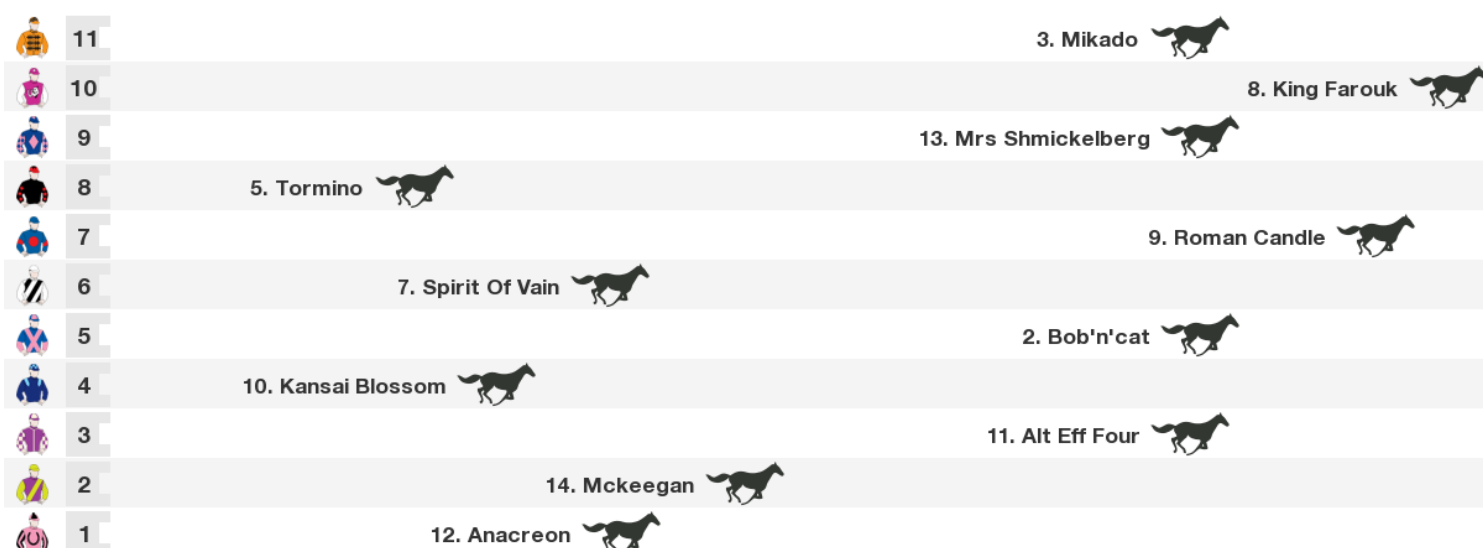

For: No age restriction. Benchmark Race. Class 1. 55.00. No sex restriction. Handicap.

VIC/TAS: 2:56 pm

QLD: 2:56 pm

NT: 2:26 pm

SA: 2:26 pm

WA: 12:56 pm

Horse	Jockey	Trainer	Last 10	Career	Prize	W%	P%	Bar	Wgt
1. Dragon Dream		Allan Kehoe	0s6134	5:1-0-1	$20,825	20%	40%	SCRATCHED	
2. Bob'n'cat	Jodi Worley	Sharon Pepper	481s45s37	6:1-0-1	$15,940	17%	33%	5	58.5
3. Mikado	Jon Grisedale	Joanne Hardy	11s44s3243	9:1-1-3	$31,405	11%	56%	11	58.5
4. Beef Week Princess		Daniel S Bowen	912	3:1-1-0	$21,725	33%	67%	SCRATCHED	
5. Tormino (NZ)	Lauren Abbott	Lauren Abbott	00s3096s88	15:1-0-2	$23,145	7%	20%	8	56.5
6. Sinepari		Stephen Lee	355s782534	13:1-1-2	$19,305	8%	31%	SCRATCHED	
7. Spirit Of Vain	Chris Caserta	Darren Graham	789s461	5:1-0-0	$14,100	20%	20%	6	56
8. King Farouk	Georgina McDonnell (a2)	Owen Glue	247819544s	17:1-0-3	$21,000	6%	24%	10	55.5
9. Roman Candle (NZ)	Matthew McGuren	Nick Olive	36x4506126	24:1-3-1	$43,960	4%	21%	7	55.5
10. Kansai Blossom	Matthew Bennett	Mark Gorman	8163s78099	8:1-0-1	$9,816	13%	25%	4	55
11. Alt Eff Four	Zac Lloyd (a2)	Stephen Lee	6094s51843	18:1-1-2	$27,600	6%	22%	3	55
12. Anacreon	Stephen Traeacey	Dwayne Schmidt	565s637382	45:1-7-7	$70,945	2%	33%	1	55
13. Mrs Shmickelberg	Noriyuki Masuda	Stephanie Sixtus	0208018s00	13:1-1-0	$12,440	8%	15%	9	55
14. Mckeegan	Brooke Ainsworth	Paul Nipperess	9393647s96	30:0-1-6	$21,785	0%	23%	2	55

Speedmap: Predicted settling positions after start

Rail position: +2.5m 950m-400m; +1.5m 400m-W/Post; True Remainder

Race Direction