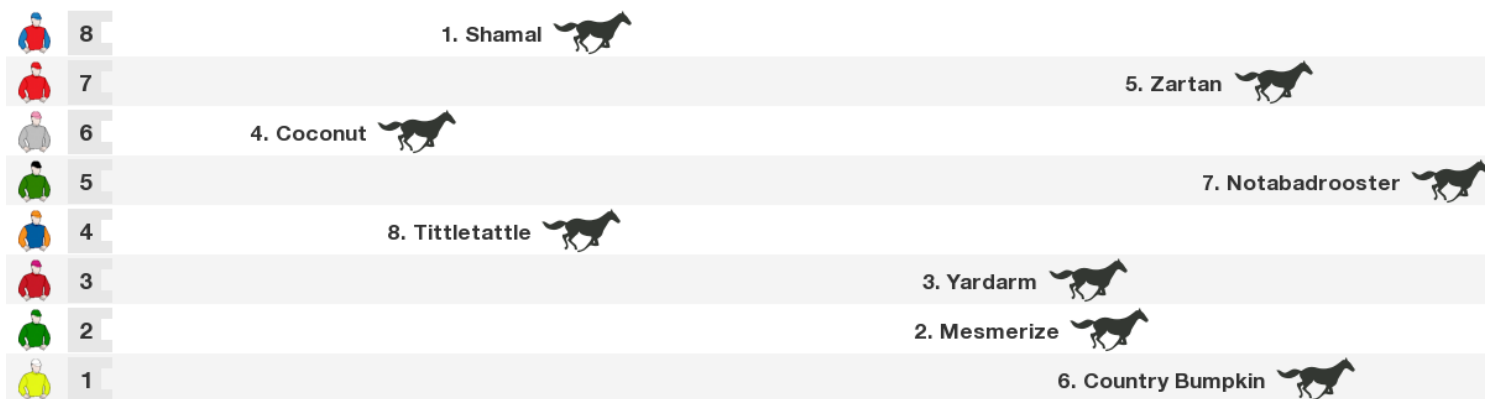

Race 5 Grant Plumbing Wellington Stpl 5500m

NZ: 2:05 pm

Prize $62,737. 1st $36,041. 2nd $11,680. 3rd $5,673. 4th $3,337. 5th $1,001. 6th $1,001. 7th $1,001. 8th $1,001. 9th $1,001. 10th $1,001.

NSW/VIC/TAS: 12:05 pm
QLD: 12:05 pm
NT: 11:35 am
SA: 11:35 am
WA: 10:05 am

Rail: True

For: Steeple. Eligible Riders Cannot Claim. Handicap.

Horse	Jockey	Trainer	Last 10	Career	Prize	W%	P%	Bar	Wgt
1. Shamal (NZ)	Buddy Lammas	Kenneth Duncan	253s35x375	57:9-6-10	$287,055	16%	44%	8	69
2. Mesmerize (NZ)	Shaun Phelan	Raymond Connors	3411s11274	39:6-11-3	$104,125	15%	51%	2	66.5
3. Yardarm (NZ)	Shaun Fannin	Kevin Myers	14556s6xs2	20:2-4-1	$154,250	10%	35%	3	66
4. Coconut (NZ)	Hamish Mc Neill	Stephen Nickalls	21640sx759	23:2-1-2	$42,150	9%	22%	6	65
5. Zartan (NZ)	James Seivwright	Stephen Nickalls	23140s2403	81:7-11-7	$136,725	9%	31%	7	65
6. Country Bumpkin (NZ)	Dean Parker	Niall Quinn	222x70s12x	28:2-8-1	$42,390	7%	39%	1	65
7. Notabadrooster (NZ)	Matthew Cropp	Niall Quinn	5x3x0s6s4x	28:4-1-3	$36,938	14%	29%	5	65
8. Tittletattle (NZ)	Gary Walsh	Dean Cunningham	034x0s600x	21:0-1-3	$12,450	0%	19%	4	65

Speedmap: Predicted settling positions after start

Rail position: True

Race Direction