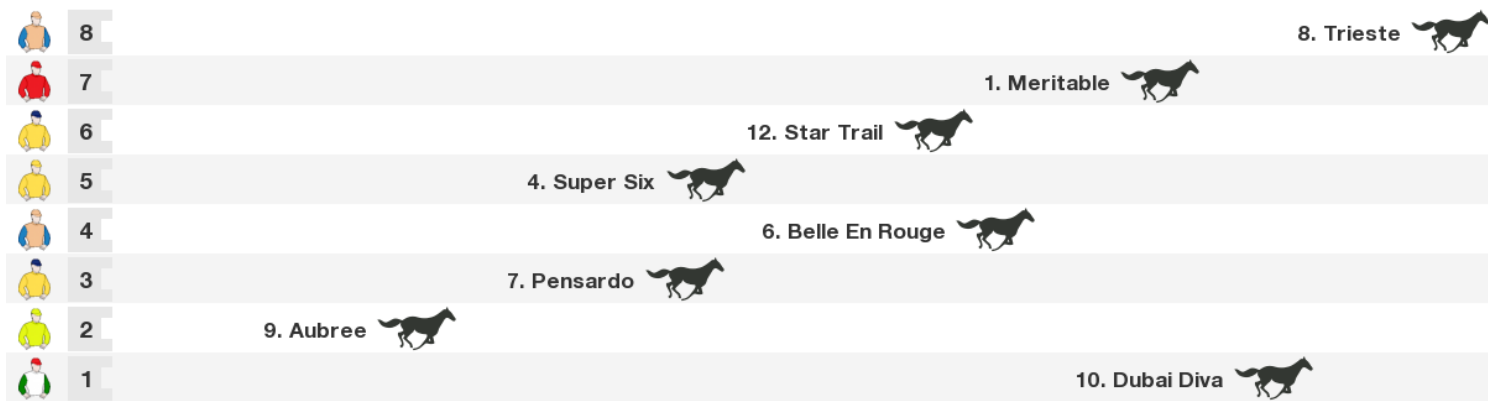

Race 6 Veyron Mdn 1300m

NZ: 2:50 pm

Prize $10,681. 1st $5,980. 2nd $1,922. 3rd $961. 4th $534. 5th $214. 6th $214. 7th $214. 8th $214. 9th $214. 10th $214.

Rail: True

For: 3yo. Maiden. Apprentices Can Claim. Set Weight.

NSW/VIC/TAS: 12:50 pm
QLD: 12:50 pm
NT: 12:20 pm
SA: 12:20 pm
WA: 10:50 am

Horse	Jockey	Trainer	Last 10	Career	Prize	W%	P%	Bar	Wgt
1. Meritable	Matthew Cameron	M & A Baker & Forsman	12	1:0-1-0	$2,160	0%	100%	9	57.5
2. The Night King (NZ)		M & A Baker & Forsman	26s0658	6:0-1-0	$5,650	0%	17%	SCRATCHED	
3. Medal (NZ)		Jamie Richards	3s36	3:0-0-2	$3,599	0%	67%	SCRATCHED	
4. Super Six (NZ)	Michael Mc Nab	Stephen Marsh	2s38	2:0-0-1	$900	0%	50%	7	57.5
5. Crushing		M & A Baker & Forsman		0:0-0-0	$0	0%	0%	SCRATCHED	
6. Belle En Rouge (NZ)	Joe Kamaruddin (a2)	Jamie Richards	42	1:0-1-0	$2,160	0%	100%	6	55.5
7. Pensardo (NZ)	Craig Grylls	S & K Autridge & Shailer	35	1:0-0-0	$240	0%	0%	4	55.5
8. Trieste (NZ)	Courtney Barnes	Jamie Richards	8s0	1:0-0-0	$300	0%	0%	12	55.5
9. Aubree (NZ)	Samantha Collett	Stephen Marsh	7s665	3:0-0-0	$850	0%	0%	3	55.5
10. Dubai Diva	Danielle Johnson	Stephen Marsh	5s7	1:0-0-0	$200	0%	0%	1	55.5
11. Explosive Miss (NZ)		Clinton Isdale	0	1:0-0-0	$0	0%	0%	SCRATCHED	
12. Star Trail (NZ)	Bridget Grylls	S & K Autridge & Shailer	67s05	3:0-0-0	$640	0%	0%	8	55.5
13. The Perfect Pink (NZ)		Jamie Richards	14s4	2:0-0-0	$1,875	0%	0%	SCRATCHED	

Speedmap: Predicted settling positions after start

Rail position: True

Race Direction