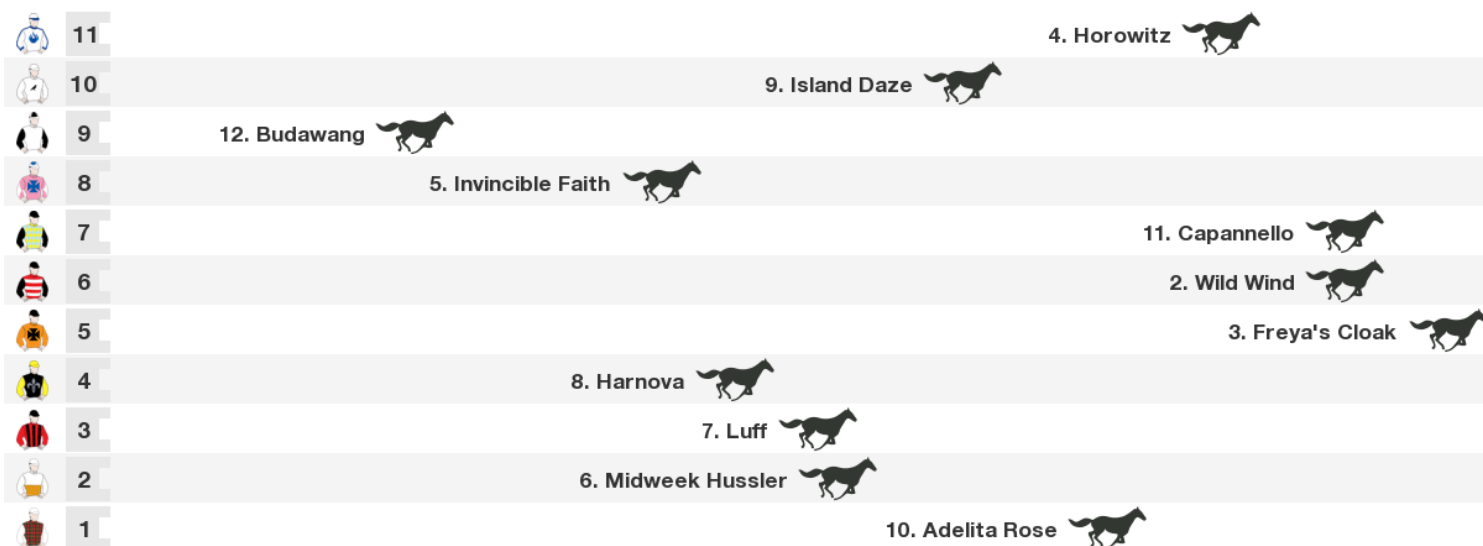

Rail: True

Straight: 400m.

Circumference: 1959m.

For: No age restriction. Benchmark Race. BenchMark 66. 55.00. No sex restriction. Handicap.

Gear Changes: 4. Horowitz Blinkers FIRST TIME

VIC/TAS: 2:10 pm
QLD: 2:10 pm
NT: 1:40 pm
SA: 1:40 pm
WA: 12:10 pm

Horse	Jockey	Trainer	Last 10	Career	Prize	W%	P%	Bar	Wgt
1. Aristograts	Jackson Searle (a2)	Stirling Osland	06s8559531	41:6-5-5	$154,730	15%	39%	SCRATCHED	
2. Wild Wind	Jasper Franklin (a3)	Donna Grisedale	7321s51474	11:2-1-2	$56,935	18%	45%	6	62
3. Freya's Cloak	Ashley Morgan	Stephen Lee	0258601s60	13:4-1-1	$88,815	31%	46%	5	59.5
4. Horowitz	Ben Looker	Edward O'Rourke	8s08165s02	11:2-1-1	$44,298	18%	36%	11	59
5. Invincible Faith	Yvette Lewis	Lea Selby	1514364527	24:4-3-4	$76,430	17%	46%	8	58.5
6. Midweek Hussler	Mikayla Weir	Todd Fletcher	65800s0004	33:4-6-3	$102,305	12%	39%	2	58.5
7. Luff	Brooke Stower	Jeremy Sylvester	54927s778s	26:4-2-2	$80,110	15%	31%	3	58
8. Harnova	Kirk Matheson	Jennifer M Smith	90s9s63413	31:5-3-5	$101,770	16%	42%	4	57
9. Island Daze	Courtney Bellamy (a4)	Brett Bellamy	368s6599s4	26:4-2-1	$161,460	15%	27%	10	57
10. Adelita Rose	Jon Grisedale	Paul Richardson	4s70112543	18:3-2-3	$54,320	17%	44%	1	55.5
11. Capannello	Matthew Bennett	Vince Jones	2226848503	59:6-6-6	$251,590	10%	31%	7	55
12. Budawang	Olivia Pickering (a1.5)	Tom Higgins	0050450705	60:4-2-1	$64,715	7%	12%	9	55

Speedmap: Predicted settling positions after start

Rail position: True

Race Direction