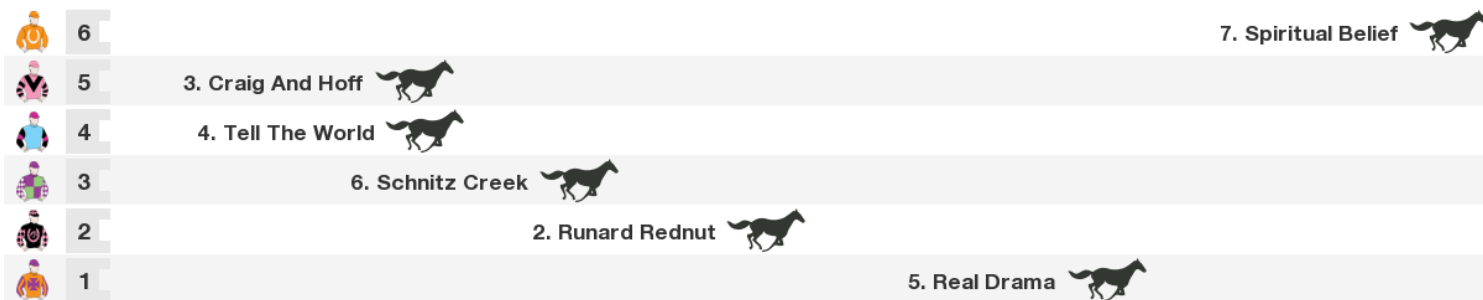

Race 1 ROMA VETERINARY CLINIC Maiden Plate 1000m

QLD: 11:07 am

Prize $16,000. 1st $8,900. 2nd $2,900. 3rd $1,520. 4th $740. 5th $440. 6th $300. 7th $300. 8th $300. 9th $300. 10th $300.

NSW/VIC/TAS: 11:07 am
NT: 10:37 am
SA: 10:37 am
WA: 9:07 am

Rail: True Entire Course.

For: Two-Years-Old and Upwards. Maiden Set Weights or WFA flat. Maiden. No sex restriction. Set Weights.

Gear Changes: 1. Max'n'mat Tongue Control Bit FIRST TIME, 6. Schnitz Creek Blinkers FIRST TIME

Horse	Jockey	Trainer	Last 10	Career	Prize	W%	P%	Bar	Wgt
1. Max'n'mat	Shane McGovern	Kim McGovern	s5582857s5	9:0-1-0	$7,340	0%	11%	SCRATCHED	
2. Runard Rednut	Luke Miller	William Hill	6543692778	28:0-3-3	$29,760	0%	21%	2	59.5
3. Craig And Hoff	John Rudd	Craig Smith	1s432s32	5:0-2-2	$14,775	0%	80%	5	59
4. Tell The World	Scott Sweedman	Craig Smith	5s64377	5:0-0-1	$4,400	0%	20%	4	59
5. Real Drama	Olivia Webb (a2)	Pat Webster	47634s84	6:0-0-1	$2,450	0%	17%	1	57
6. Schnitz Creek	Todd Banks	Ben Waldron	22s87s9	4:0-1-0	$3,450	0%	25%	3	57
7. Spiritual Belief	Isabella Rabjones	Shane Iverson	32s9	2:0-1-0	$1,900	0%	50%	6	57

Speedmap: Predicted settling positions after start

Rail position: True Entire Course.

Race Direction →