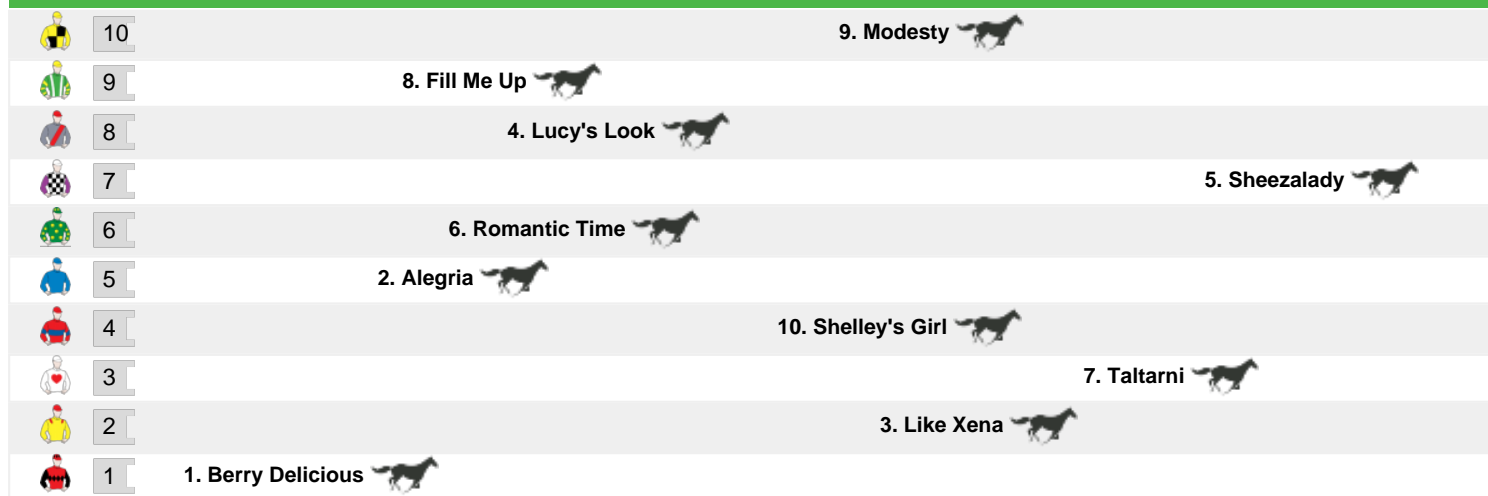

Race 3 TAB REWARDS HANDICAP 1400m

NSW: 01:10 pm

Prize $85,000. 1st $48,750. 2nd $16,750. 3rd $8,350. 4th $4,150. 5th $2,000. 6th $1,000. 7th $1,000. 8th $1,000. 9th $1,000. 10th $1,000.

Rail: +3m Entire Circuit

Straight: 408m.

Circumference: 2048m.

For: Three-Years-Old. Rating Based. BenchMark 74. Fillies. Handicap.

VIC/TAS: 01:10 pm
QLD: 01:10 pm
NT: 12:40 pm
SA: 12:40 pm
WA: 11:10 am

Horse	Jockey	Trainer	Last 10	Career	Prize	W%	P%	Bar	Wgt
1. Berry Delicious	Ms Winona Costin (a2)	Jason Coyle	322s13126s	11:2-4-3	$130,270	18%	82%	1	59
2. Alegria	Brodie Loy (a3)	John O'Shea	1s31	3:2-0-1	$60,500	67%	100%	5	58.5
3. Like Xena	Christian Reith	Anthony Cummings	011129s226	9:3-3-0	$68,525	33%	67%	2	56.5
4. Lucy's Look	Rory Hutchings (a1.5)	Chris Waller	05s5212s7	7:1-2-0	$38,855	14%	43%	8	55.5
5. Sheezalady	Jim Cassidy	Chris Waller	1s982	4:1-1-0	$34,400	25%	50%	7	55.5
6. Romantic Time (NZ)	Jason Collett	Chris Waller	75s3133	6:1-0-3	$34,450	17%	67%	6	54.5
7. Taltarni	Sam Clipperton	Craig Carmody	54561s1454	9:2-0-0	$41,725	22%	22%	3	54.5
8. Fill Me Up	Danny Beasley	Melanie O'gorman	41	2:1-0-0	$20,200	50%	50%	9	54
9. Modesty	Tim Clark	Joseph Pride	13	2:1-0-1	$16,210	50%	100%	10	54
10. Shelley's Girl	James Innes Jnr (a3)	Gwenda Markwell	218855s417	9:2-1-0	$34,790	22%	33%	4	54

Speedmap: Predicted settling positions after start

Rail position: +3m Entire Circuit

Race Direction →