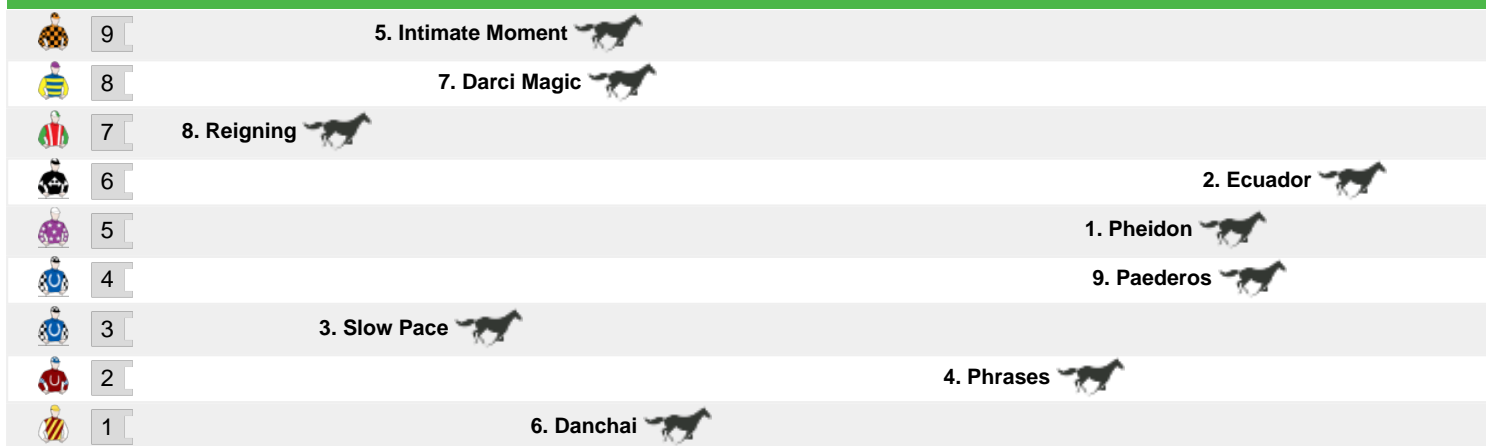

Race 4 EREMEIN HANDICAP 1800m

NSW: 01:45 pm

Prize $85,000. 1st $48,750. 2nd $16,750. 3rd $8,350. 4th $4,150. 5th $2,000. 6th $1,000. 7th $1,000. 8th $1,000. 9th $1,000. 10th $1,000.

Rail: +3m Entire Circuit

Straight: 408m.

Circumference: 2048m.

For: Three-Years-Old and Upwards. Rating Based. No class restriction. No sex restriction. Handicap.

VIC/TAS: 01:45 pm
QLD: 01:45 pm
NT: 01:15 pm
SA: 01:15 pm
WA: 11:45 am

Horse	Jockey	Trainer	Last 10	Career	Prize	W%	P%	Bar	Wgt
1. Pheidon	Thomas Huet	Gai Waterhouse	01s0231649	17:5-3-2	$418,735	29%	59%	5	59.5
2. Ecuador (NZ)	Danny Beasley	Gai Waterhouse	62s411s621	14:5-6-0	$250,450	36%	79%	6	58
3. Slow Pace (USA)	Christian Reith	Kris Lees	9790s045s0	28:4-2-3	$387,043	14%	32%	3	55.5
4. Phrases	Nathan Thomas	Bindi Cheers	0972912763	54:8-11-7	$458,515	15%	48%	2	54.5
5. Intimate Moment (NZ)	Jason Collett	Chris Waller	534437s676	25:4-5-3	$286,845	16%	48%	9	54
6. Danchai (GB)	Rory Hutchings (a1.5)	Chris Waller	5s77698s02	21:2-5-1	$249,683	10%	38%	1	54
7. Darci Magic (NZ)	Tim Clark	Bede Murray	4141s33179	21:6-1-3	$239,525	29%	48%	8	54
8. Reigning	Jim Cassidy	Chris Waller	3s5566s173	32:5-1-7	$220,515	16%	41%	7	54
9. Paederos (FR)	Sam Clipperton	David Payne	7s10678s23	24:5-4-3	$240,169	21%	50%	4	54

Speedmap: Predicted settling positions after start

Rail position: +3m Entire Circuit

Race Direction →