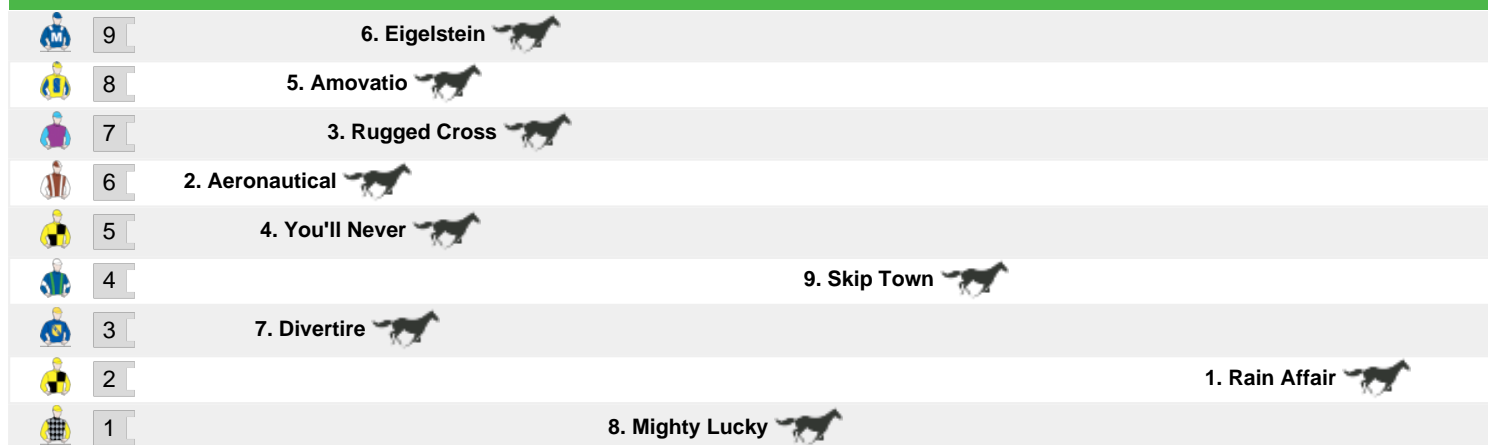

Race 5 OCTAGONAL HANDICAP 1400m

NSW: 02:25 pm

Prize $85,000. 1st $48,750. 2nd $16,750. 3rd $8,350. 4th $4,150. 5th $2,000. 6th $1,000. 7th $1,000. 8th $1,000. 9th $1,000. 10th $1,000.

Rail: +3m Entire Circuit

Straight: 408m.

Circumference: 2048m.

For: Three-Years-Old and Upwards. Rating Based. No class restriction. No sex restriction. Handicap.

VIC/TAS: 02:25 pm
QLD: 02:25 pm
NT: 01:55 pm
SA: 01:55 pm
WA: 12:25 pm

Horse	Jockey	Trainer	Last 10	Career	Prize	W%	P%	Bar	Wgt
1. Rain Affair	Joshua Parr	Joseph Pride	47547s3s09	34:12-5-2	$1,543,300	35%	56%	2	59
2. Aeronautical	Koby Jennings (a3)	Lionel Cohen	6052845666	38:4-4-4	$539,890	11%	32%	6	58
3. Rugged Cross (GB)	Tim Clark	Chris Waller	219s021727	22:5-6-2	$304,490	23%	59%	7	57.5
4. You'll Never	Jason Collett	Chris Waller	1s44273441	34:6-10-4	$415,605	18%	59%	5	57
5. Amovatio	Jim Cassidy	Chris Waller	5s71221423	24:5-7-4	$383,065	21%	67%	8	56.5
6. Eigelstein (GB)	Rory Hutchings (a1.5)	Chris Waller	s55s356771	33:6-6-4	$378,656	18%	48%	9	56
7. Divertire	Danny Beasley	Joseph Pride	1371s66612	24:6-2-3	$322,895	25%	46%	3	54.5
8. Mighty Lucky	Nathan Thomas	Fred Cowell	632246s382	29:5-7-4	$316,515	17%	55%	1	54.5
9. Skip Town	Ms Winona Costin (a2)	Tim Martin	56s8382351	31:5-6-5	$285,455	16%	52%	4	54

Speedmap: Predicted settling positions after start

Rail position: +3m Entire Circuit

Race Direction →