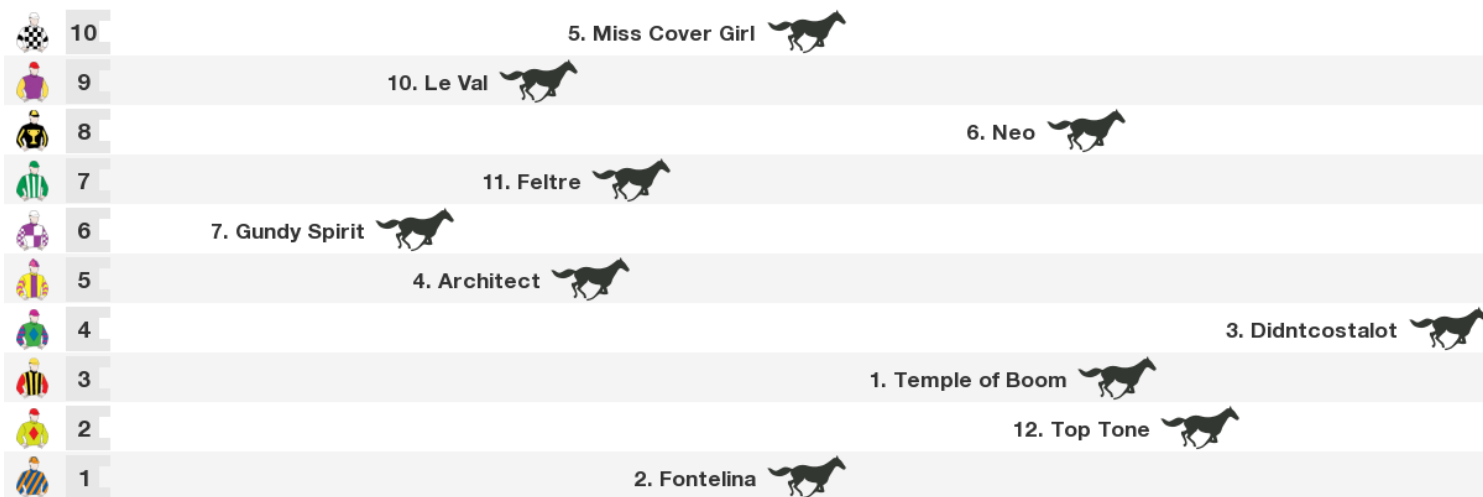

WA: 2:17 pm

For: No age restriction. Rating Based. No class restriction. No sex restriction. Quality.

Gear Changes: 1. Temple of Boom Cross over noseband first time, tongue tie off first time, 4. Architect Blinker off side first time, 9. Casual Choice Tongue tie off first time, 10. Le Val Nasal strip off first time

Horse	Jockey	Trainer	Last 10	Career	Prize	W%	P%	Bar	Wgt
1. Temple of Boom	Michael Cahill	Tony Gollan	7s03s4076s	62:11-9-7	$1,864,245	18%	44%	3	59.5
2. Fontelina	Jim Byrne	Tony Gollan	395s000740	33:6-4-1	$977,500	18%	33%	1	58
3. Didntcostalot	Tegan Harrison	Tony Gollan	113112s05s	36:10-5-2	$513,745	28%	47%	5	55
4. Architect	Robbie Fradd	Sherrie Lawlor	8321251s82	52:8-9-7	$456,050	15%	46%	6	54.5
5. Miss Cover Girl	Glen Colless	Kelly Schweida	933s525151	17:7-2-3	$422,900	41%	71%	12	54
6. Neo (NZ)	Anthony Allen	Stuart Kendrick	069s006123	31:6-7-3	$232,441	19%	52%	9	54
7. Gundy Spirit	Luke Tarrant	Tony Gollan	247s04315s	23:5-3-2	$254,800	22%	43%	7	54
8. Charge Account	Jeff Lloyd	Doug Roberts	1317s12261	21:6-3-2	$246,395	29%	52%		SCRATCHED
9. Casual Choice		Tony Gollan	0731532s68	25:4-5-3	$266,230	16%	48%		SCRATCHED
10. Le Val	Beau Appo	Noel Doyle	68s2511s21	14:4-3-1	$208,300	29%	57%	10	54
11. Feltre	Ryan Wiggins	Lynn Tipper	52s2111412	15:6-4-2	$188,100	40%	80%	8	54
12. Top Tone	Anthony Erhart	Lorraine Erhart	423s8154s0	15:4-1-3	$197,650	27%	53%	2	54

Speedmap: Predicted settling positions after start

Rail position: +4m Entire Course.

Race Direction →