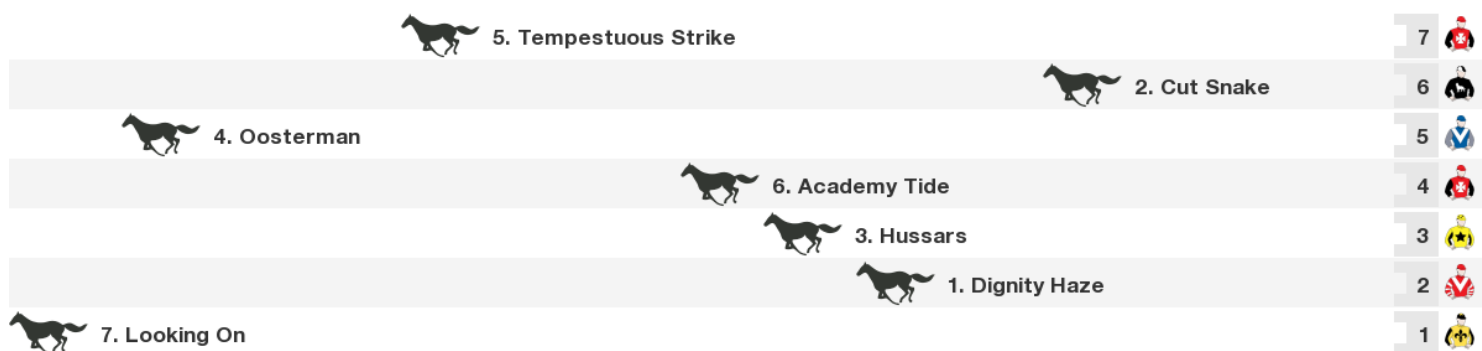

Esperance Bay Speedmaps

Saturday 28th November 2015

Race 1 PATRON AND PAST PATRON MAIDEN: Sorry, not enough data to create a speedmap.

1100m RACE 2 ESPERANCE FARM TREES HANDICAP

Rail position: Rail is at the inside position.

Race Direction ←

Race 3 ESPERANCE AGISTMENT CENTRE MAIDEN: Sorry, not enough data to create a speedmap.

1200m RACE 4 RAY'S CONTRACTING HANDICAP

Rail position: Rail is at the inside position.

Race Direction ←