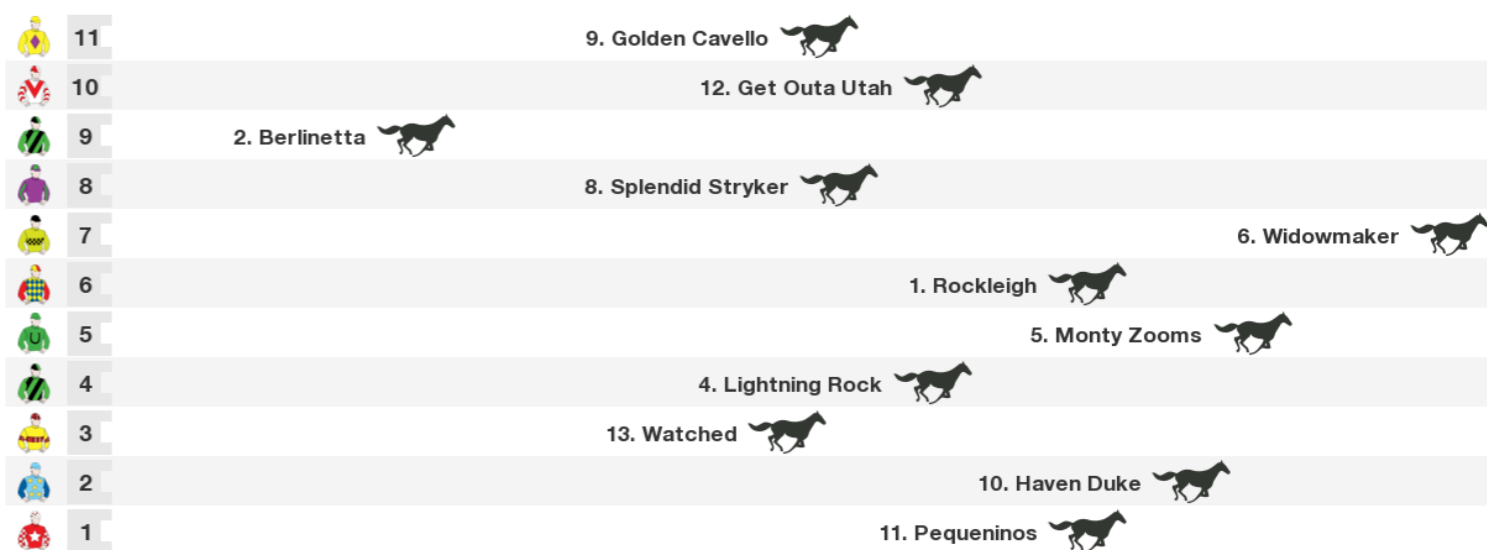

Speedmap: Predicted settling positions after start

Rail position: True Entire Course. INTERIM RATINGS

Race Direction →