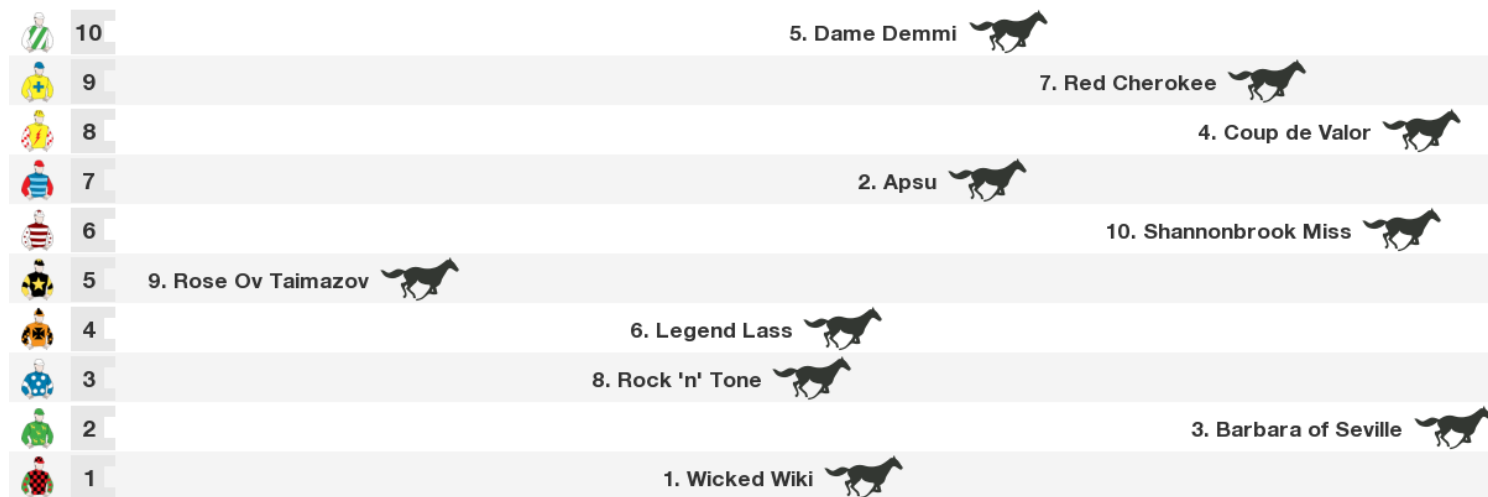

VIC/TAS: 1:05 pm
QLD: 1:05 pm
NT: 12:35 pm
SA: 12:35 pm
WA: 11:05 am

Rail: True

Straight: 390m.

Circumference: 1800m.

For: No age restriction. NSW Maiden Set Weights. Maiden. No sex restriction. Set Weights.

Gear Changes: 6. Legend Lass Blinkers first time, lugging bit first time, race plates first time, tongue tie first time, 8. Rock 'n' Tone Blinkers off first time, tongue tie off again, 9. Rose Ov Taimazov Blinkers first time, tongue control and lugging bit first time

Horse	Jockey	Trainer	Last 10	Career	Prize	W%	P%	Bar	Wgt
1. Wicked Wiki	Matthew Bennett	Daniel S Bowen	4s08s6	3:0-0-0	$825	0%	0%	1	59
2. Apsu	Matthew McGuren	Stephen Lee	9s9	1:0-0-0	$275	0%	0%	7	57
3. Barbara of Seville	Jason Hoopert	Ben Robinson	609698s08	7:0-0-0	$3,575	0%	0%	2	57
4. Coup de Valor	Craig Franklin	Ethan Ensby	33290807	7:0-1-1	$4,650	0%	29%	8	57
5. Dame Demmi	Billie-Rose Derbyshire	Brenton Andrew	208s695s3	6:0-0-1	$1,200	0%	17%	10	57
6. Legend Lass	Cyril Small	Leo Clapham	8	0:0-0-0	$0	0%	0%	4	57
7. Red Cherokee	Kasie Stanley	John Shelton	789s846389	14:0-0-1	$4,125	0%	7%	9	57
8. Rock 'n' Tone	Jason Taylor	Vic Heading	5s0000s9	5:0-0-0	$0	0%	0%	3	57
9. Rose Ov Taimazov	Ben Looker	Chris O'Reilly	0	0:0-0-0	$0	0%	0%	5	57
10. Shannonbrook Miss	Raymond Spokes	Steven Phelps	1s050070	6:0-0-0	$1,250	0%	0%	6	57

Speedmap: Predicted settling positions after start

Rail position: True

Race Direction →