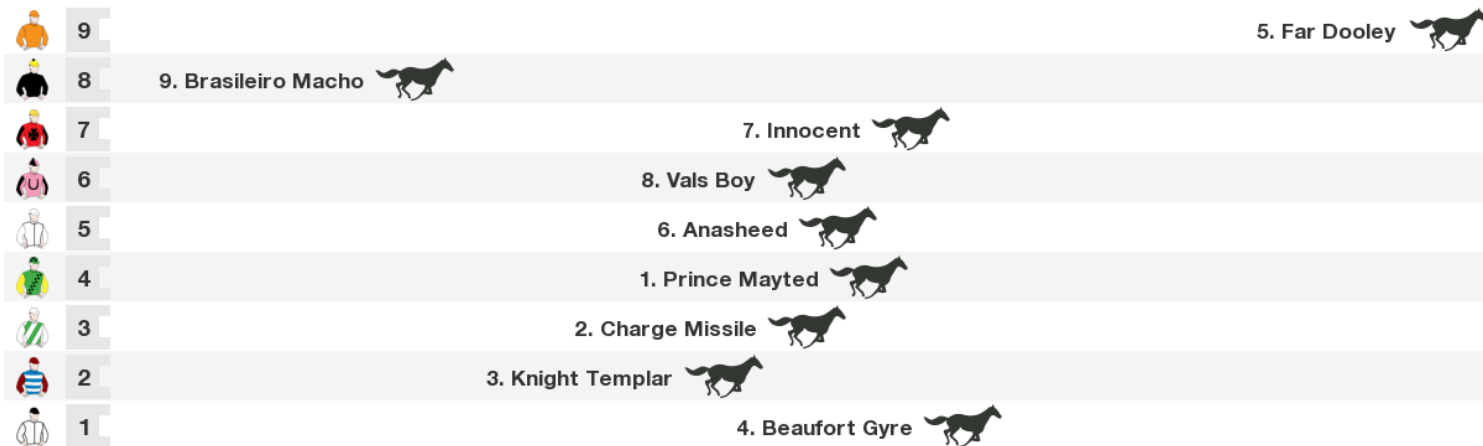

Race 2 CHARCOAL INN CASINO FLYING 1,000m

NSW: 12:30 pm

Prize $15,000. 1st $8,200. 2nd $2,900. 3rd $1,425. 4th $675. 5th $425. 6th $275. 7th $275. 8th $275. 9th $275. 10th $275.

Rail: True

Straight: 390m.

Circumference: 1800m.

For: No age restriction. Rating Based. No class restriction. No sex restriction. Handicap.

Gear Changes: 1. Prince Mayted Hoof pads first time

VIC/TAS: 12:30 pm
QLD: 12:30 pm
NT: 12:00 pm
SA: 12:00 pm
WA: 10:30 am

Horse	Jockey	Trainer	Last 10	Career	Prize	W%	P%	Bar	Wgt
1. Prince Mayted	Mollie Partridge (a2)	Colt Prosser	3s4567513s	23:5-7-2	$138,577	22%	61%	4	61
2. Charge Missile	Billie-Rose Derbyshire	Brenton Andrew	1422916245	28:6-7-1	$142,775	21%	50%	3	59
3. Knight Templar	Matthew Bennett	Jason Reilly	67185664s8	34:6-5-1	$150,530	18%	35%	2	59
4. Beaufort Gyre	Cyril Small	Maryann Brosnan	5631544101	46:6-9-5	$96,120	13%	43%	1	55.5
5. Far Dooley	Matthew McGuren	Andrew Pilling	4815644883	61:11-5-7	$110,905	18%	38%	9	55.5
6. Anasheed	Terry Treichel	Maryann Brosnan	736122673s	37:5-6-7	$74,825	14%	49%	5	54
7. Innocent	Jag Guthmann-Chester (a3)	John Wallace	26s1925324	19:4-3-2	$51,125	21%	47%	7	54
8. Vals Boy	Cassandra Schmidt	Dwayne Schmidt	86s06s0s14	50:7-6-5	$124,728	14%	36%	6	54
9. Brasileiro Macho	Laura Cheshire	Julie Lynch	9686s61024	73:5-12-2	$74,765	7%	26%	8	54

Speedmap: Predicted settling positions after start

Rail position: True

Race Direction →