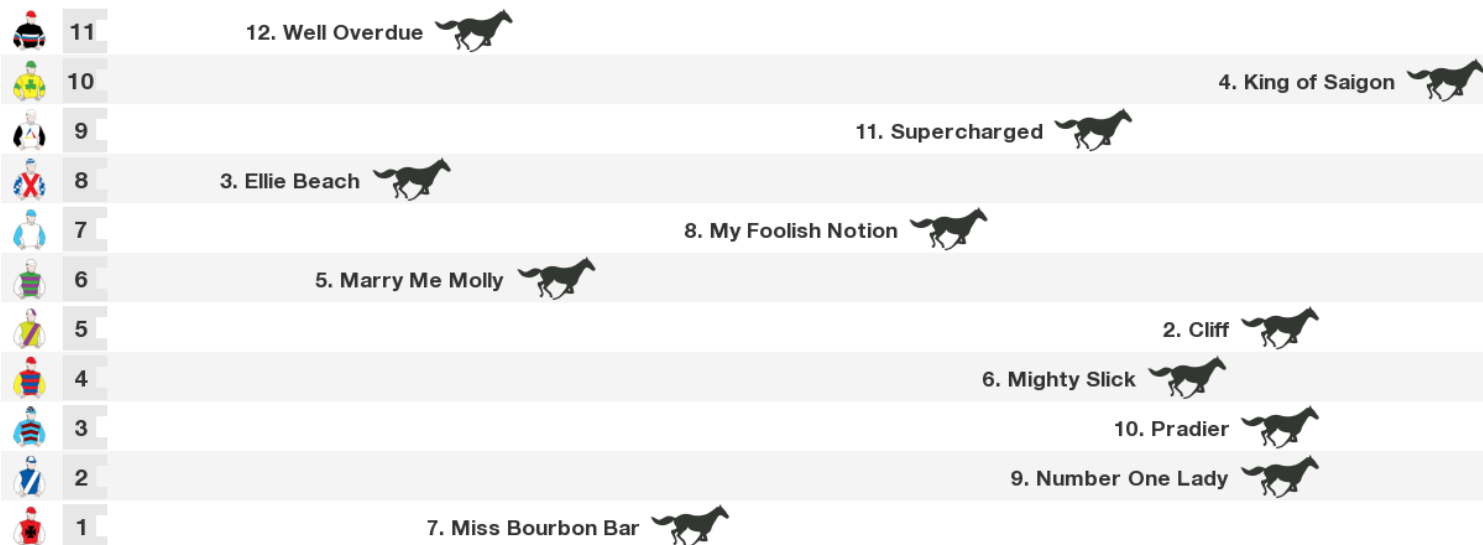

1460m RACE 7 COUNTRY STYLE WINDOWS MAIDEN HANDICAP

Rail position: True position

Race Direction →