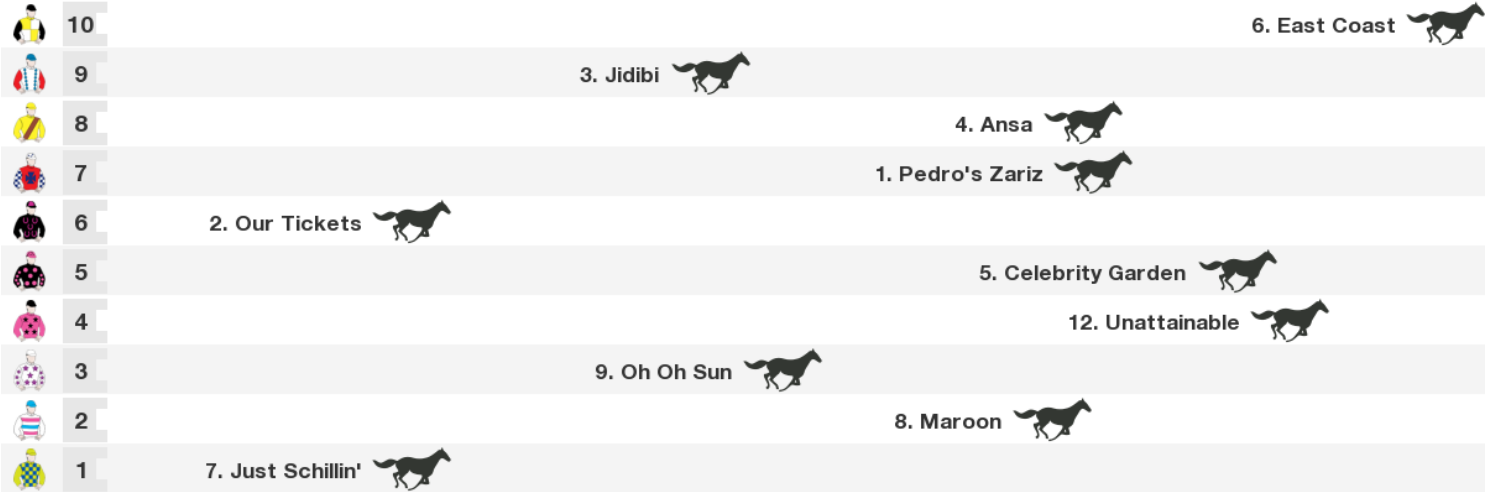

1400m RACE 5 KENNARDS HIRE ONLINE MAIDEN HANDICAP

Rail position: True

Race Direction →