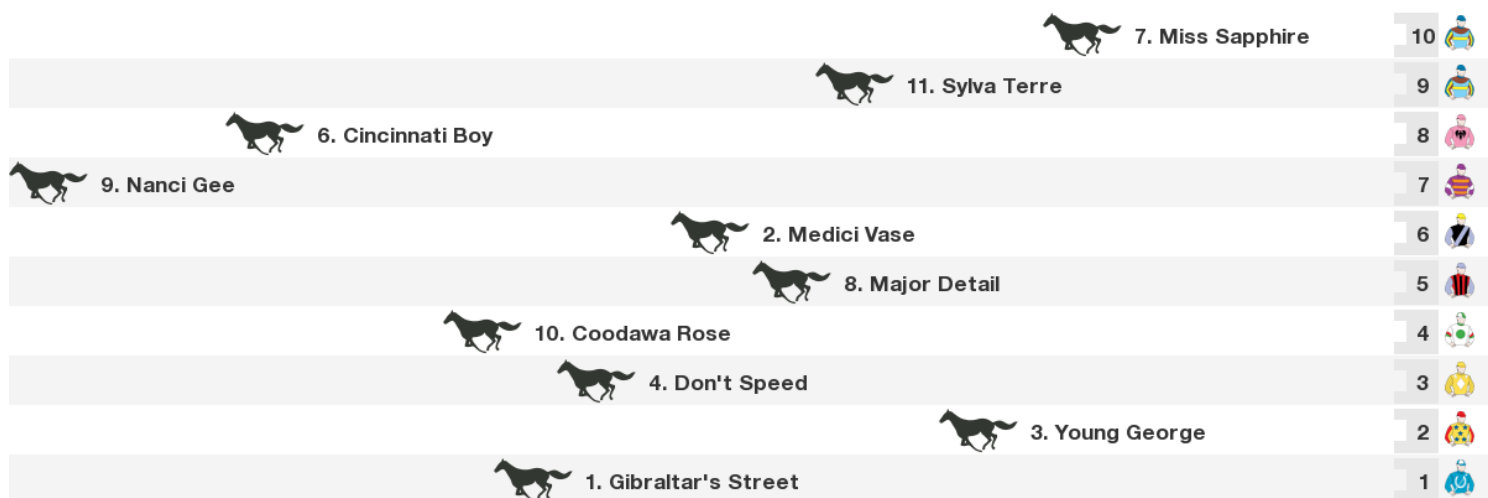

WA: 4:30 pm

Prize $16,500. 1st $10,560. 2nd $3,300. 3rd $1,485. 4th $660. 5th $330. 6th $165.

Rail: Out 5 metres.

Straight: 320m.

Circumference: 1934m.

For: Three-Years-Old and Upwards. Class 2. No sex restriction. Handicap.

Gear Changes: 6. Cincinnati Boy Blinkers again, lugging bit off first time

NSW/VIC/TAS: 6:30 pm

QLD: 6:30 pm

NT: 6:00 pm

SA: 6:00 pm

Horse	Jockey	Trainer	Last 10	Career	Prize	W%	P%	Bar	Wgt
1. Gibraltar's Street	Fiona Bell (a1.5)	Helen Harding	5516763677	30:1-4-2	$28,255	3%	23%	2	59
2. Medici Vase	Natasha Faithfull	Gary Bowen	9925s46195	12:1-1-0	$14,655	8%	17%	7	58
3. Young George	Fred W Kersley (a2)	Paul Smythe	4707240007	22:2-2-1	$39,915	9%	23%	3	58
4. Don't Speed	Willie White	Dean Nazzari	213397s041	14:2-0-3	$26,190	14%	36%	4	57.5
5. Thug Life	Lucy Warwick	Peter Fernie	607143s378	9:1-0-2	$13,065	11%	33%		SCRATCHED
6. Cincinnati Boy	Skye Bogenhuber	Paul Rowe	0877s34353	27:2-2-5	$42,577	7%	33%	9	57
7. Miss Sapphire	Kate Fitzgerald (a1.5)	Brett Mathews	7160	3:1-0-0	$14,750	33%	33%	11	57
8. Major Detail	Daniel Staeck	Peter Fernie	8493043079	26:1-1-5	$30,130	4%	27%	6	56
9. Nanci Gee	Kate Witten	Trevor Tasker	62446s8486	30:1-6-1	$45,625	3%	27%	8	55.5
10. Coodawa Rose	Clint Johnston-Porter	Ashley Maley	399s008s06	26:2-5-3	$37,755	8%	38%	5	55
11. Sylva Terre	Ryan Hill	Brett Mathews	15700s3594	16:1-0-2	$16,505	6%	19%	10	55

Speedmap: Predicted settling positions after start

Rail position: Out 5 metres.

Race Direction <