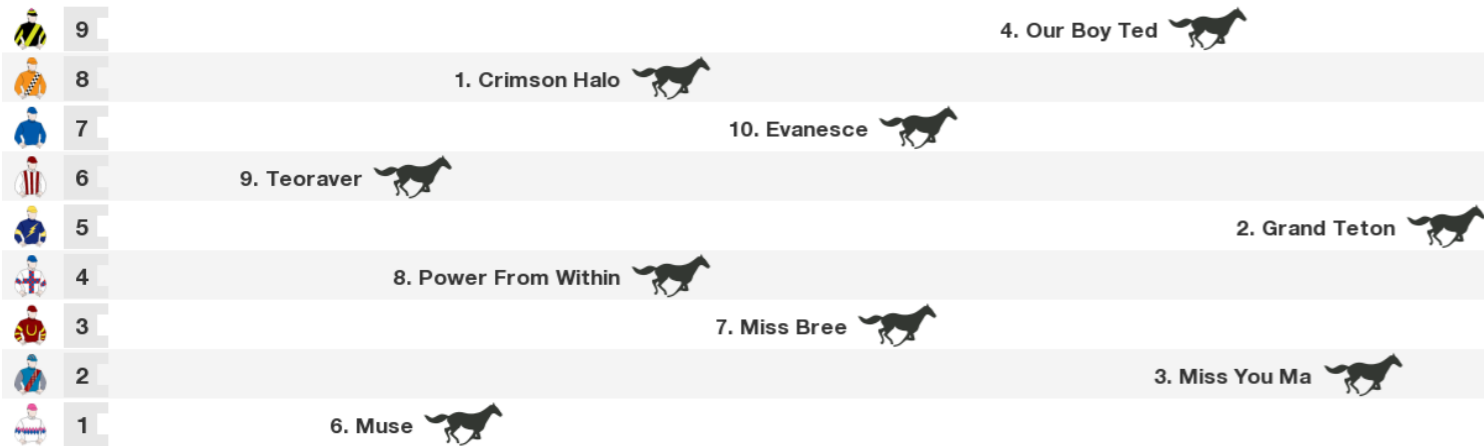

Speedmap: Predicted settling positions after start

Rail position: True

Race Direction →

10 ROINDA

4 year old brown mare (female)
 Sire Lonhro Dam Indalama
 Breeder Bowness Stud
 Owners Doyles Breeding & Racing (Mgr: F Doyle)
 Colours Purple, Yellow Band, Lime Sleeves, Yellow Cap