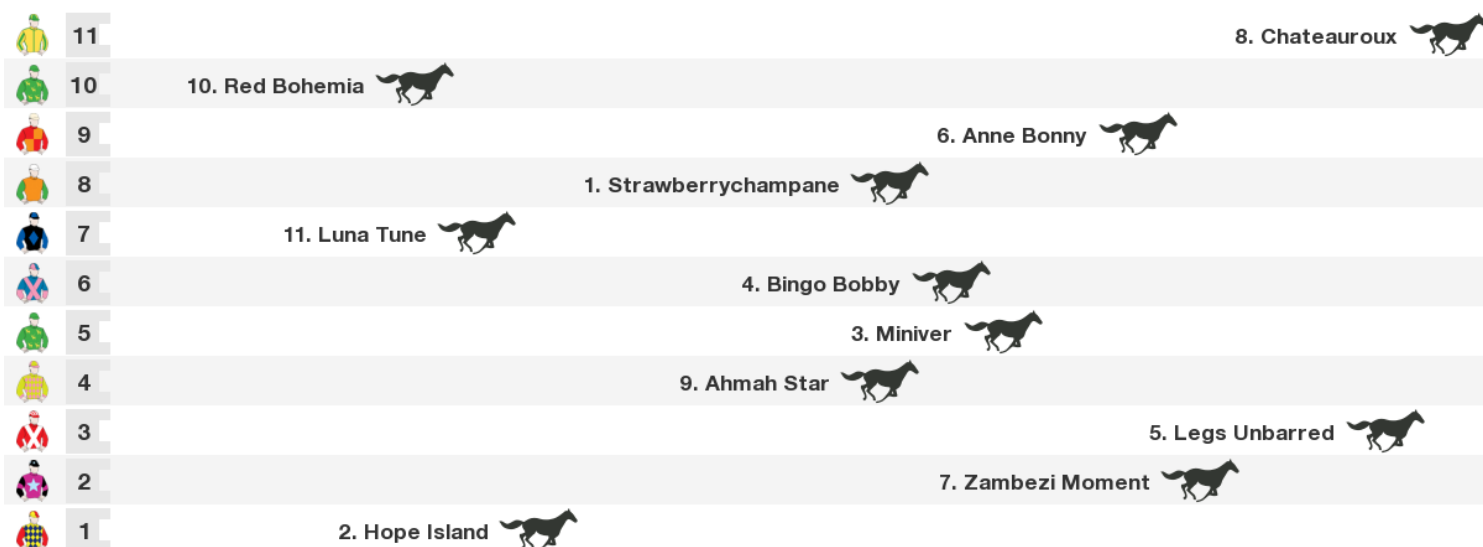

VIC/TAS: 2:11 pm

QLD: 2:11 pm

NT: 1:41 pm

SA: 1:41 pm

WA: 12:11 pm

Horse	Jockey	Trainer	Last 10	Career	Prize	W%	P%	Bar	Wgt
1. Strawberrychampane	Cejay Graham (a3)	Stephen Bennett	436396s78s	58:7-10-9	\$102,700	12%	45%	8	61
2. Hope Island	Kirk Matheson	Daniel S Bowen	2435121853	34:3-5-7	\$60,910	9%	44%	1	60.5
3. Miniver	Alannah Badger	Ben Robinson	8060721393	34:4-5-5	\$79,560	12%	41%	5	59.5
4. Bingo Bobby	Laura Cheshire	Sharon Pepper	0745658636	86:7-7-17	\$128,905	8%	36%	6	59
5. Legs Unbarred	Peter Graham	Wendy Bannerot	6572320121	35:3-8-5	\$58,000	9%	46%	3	59
6. Anne Bonny	Belinda Hodder	Owen Glue	10s58040s0	18:3-2-1	\$47,710	17%	33%	9	58.5
7. Zambezi Moment	Jackson Murphy (a1.5)	Warren Gavenlock	50s00s6120	30:2-2-2	\$34,165	7%	20%	2	55.5
8. Chateauroux	Ben Looker	Peter Evans	0773s96047	28:3-1-2	\$34,425	11%	21%	11	55
9. Ahmah Star	Matthew Paget	Roxann Wrigley	9770990621	29:2-2-5	\$28,850	7%	31%	4	54.5
10. Red Bohemia	Shaun Bayliss	Ben Robinson	7952432764	55:5-12-4	\$66,335	9%	38%	10	54
11. Luna Tune	Craig Franklin	Stephen Randall	300558s9s6	46:4-5-3	\$52,860	9%	26%	7	54

### Speedmap: Predicted settling positions after start

Rail position: True

Race Direction →