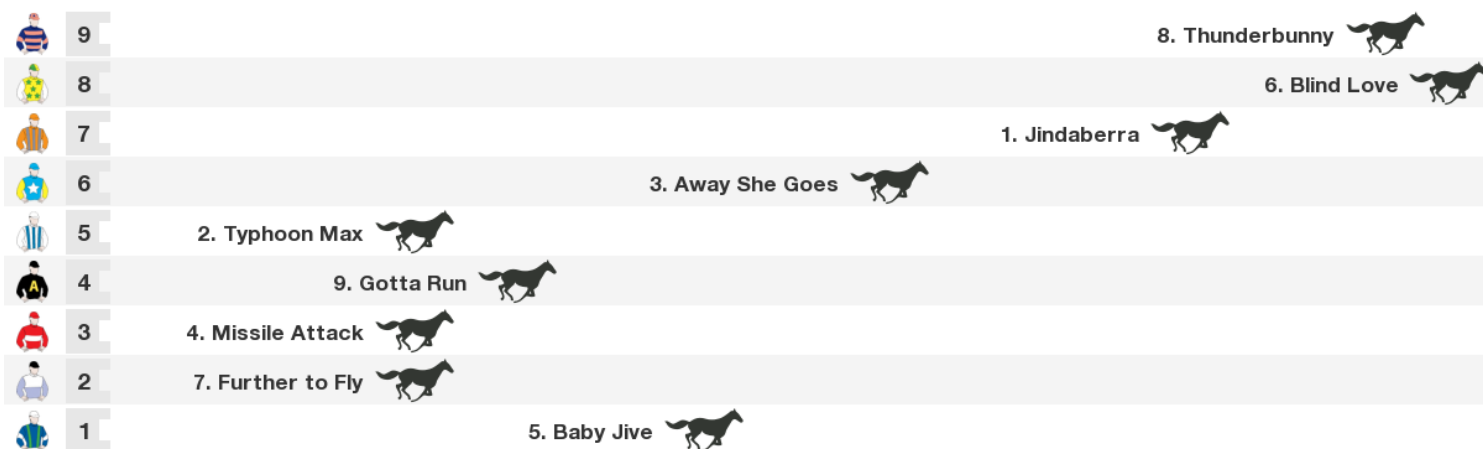

Canberra Speedmaps

Friday 19th January 2018

1400m RACE 1 HYGAIN CLASS 1 HANDICAP (SCALED - 1.0KG)

Rail position: +6m Entire

Race Direction →

1200m RACE 2 JOHN McGRATH AUTO GROUP MAIDEN HANDICAP

Rail position: +6m Entire

Race Direction →

1000m RACE 3 BLACK OPAL FUNCTION & MARQUEE BOOKINGS 3YO MAIDEN HANDICAP

	8	6. Suo Jure 			
	7			10. Canford Lad 	
	6	11. Juliet's Dream 			
	5				2. Quantum Time 
	4	4. Aroha Diamond 			
	3				7. Eve's Miss 
	2		9. Sawn Off Shotgun 		
	1	1. Accountant 			

Rail position: +6m Entire

Race Direction →

2000m RACE 4 XXXX GOLD CLASS 1 & MAIDEN PLATE

	9	8. Glasgow Grey 			
	8		7. Colizani 		
	7	3. Hot Tickets 			
	6			2. Stitched Up 	
	5		5. Future Time 		
	4				4. Midnight Jumper 
	3				6. Greyfell 
	2		1. Sammuka 		
	1	9. Only You 			