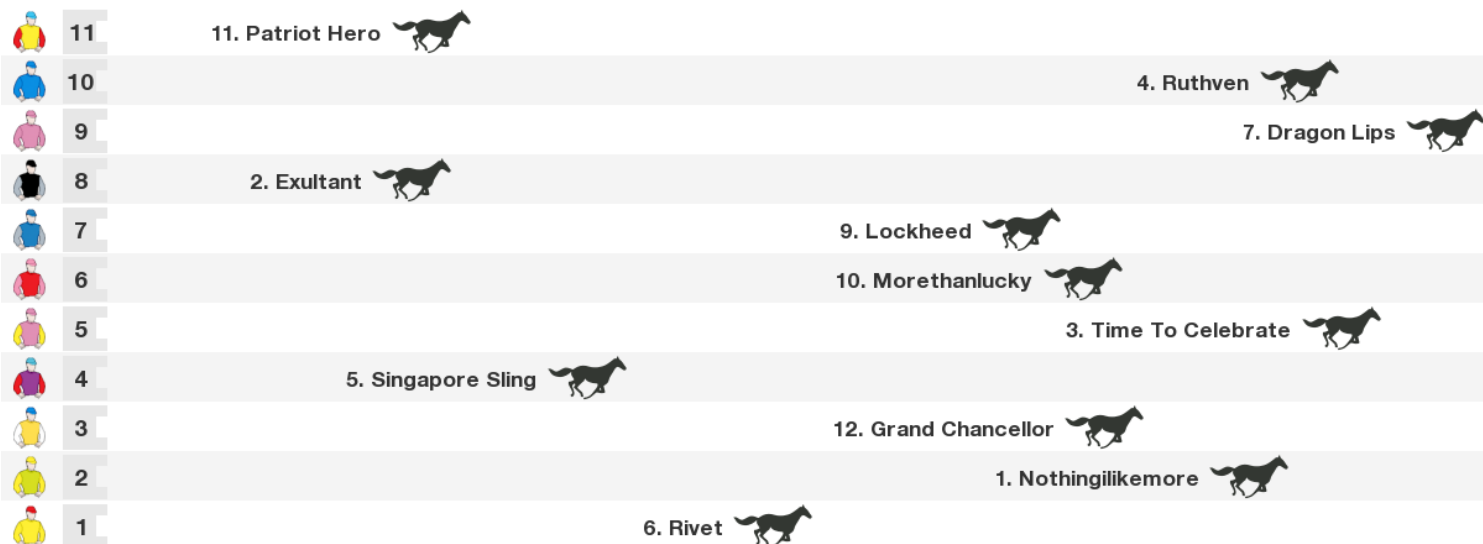

Rail position:

Race Direction →