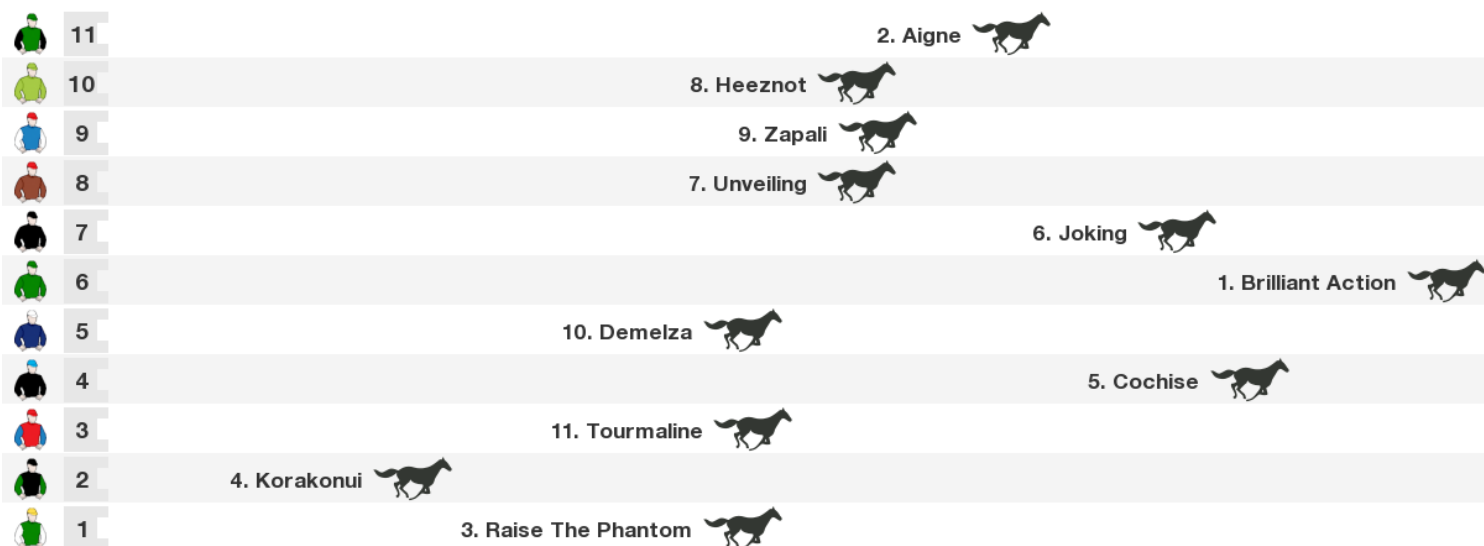

Te Aroha Speedmaps

Friday 20th April 2018

Race 1 Race A Horse With Te Akau Mdn: Sorry, not enough data to create a speedmap.

Race 2 Sunline Lodge Mdn: Sorry, not enough data to create a speedmap.

Race 3 Pike Racing Mdn: Sorry, not enough data to create a speedmap.

2200m RACE 4 S Marsh Racing Stables (Bm65)

Rail position: Out 2m From 950m-350m, Remainder True

Race Direction →

1200m RACE 5 Lee Somervell Racing (Bm65)

Rail position: Out 2m From 950m-350m, Remainder True