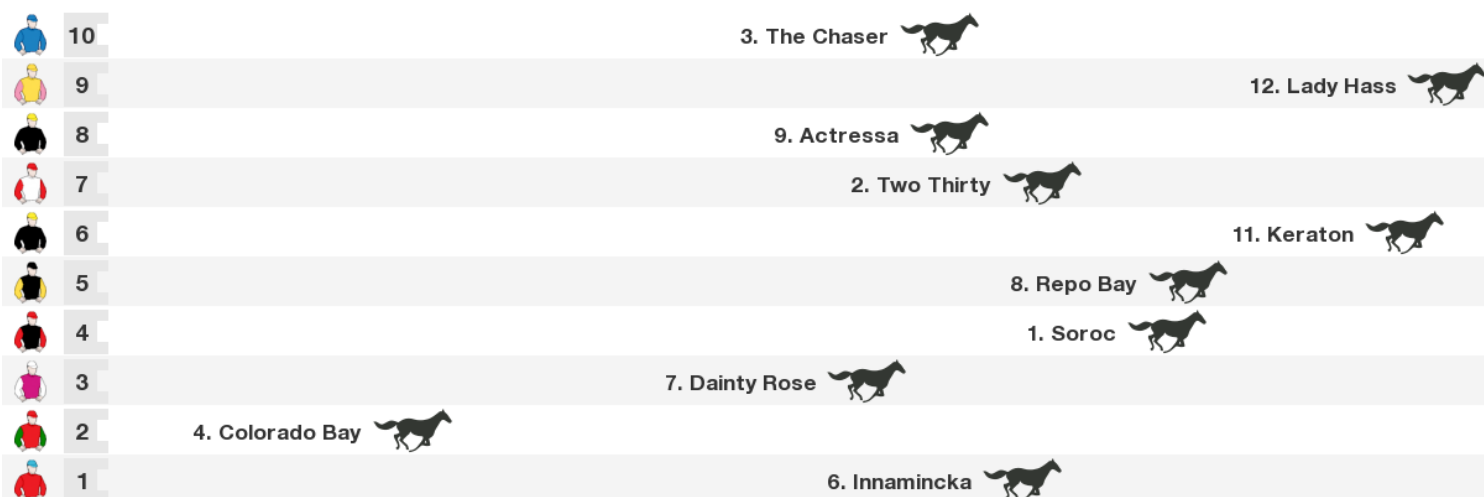

Te Aroha Speedmaps

Friday 20th April 2018

Race 1 Race A Horse With Te Akau Mdn: Sorry, not enough data to create a speedmap.

Race 2 Sunline Lodge Mdn: Sorry, not enough data to create a speedmap.

Race 3 Pike Racing Mdn: Sorry, not enough data to create a speedmap.

2200m RACE 4 S Marsh Racing Stables (Bm65)

Rail position: Out 2m From 950m-350m, Remainder True

Race Direction →

1200m RACE 5 Lee Somervell Racing (Bm65)

Rail position: Out 2m From 950m-350m, Remainder True

Race 6 Marlene Goodfellow Mem. Mdn: Sorry, not enough data to create a speedmap.

1400m RACE 7 Baker & Forsman Stables (Bm65)

	9		10. Maestro Max
	8	11. Gangsters Lass	
	7		2. Blackjack Man
	6		12. Star Ella
	5		4. Lips Of An Angel
	4	7. Our McKay	
	3		1. Alvins Dream
	2		9. Raisedinasandpit
	1		6. La Achiever