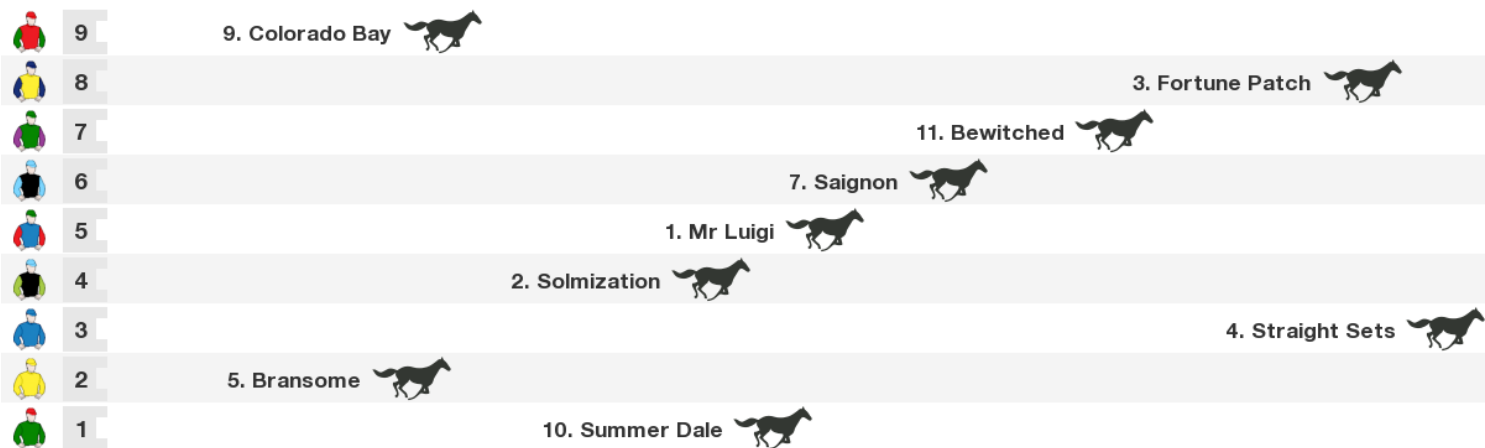

Rail position: True

Race Direction →