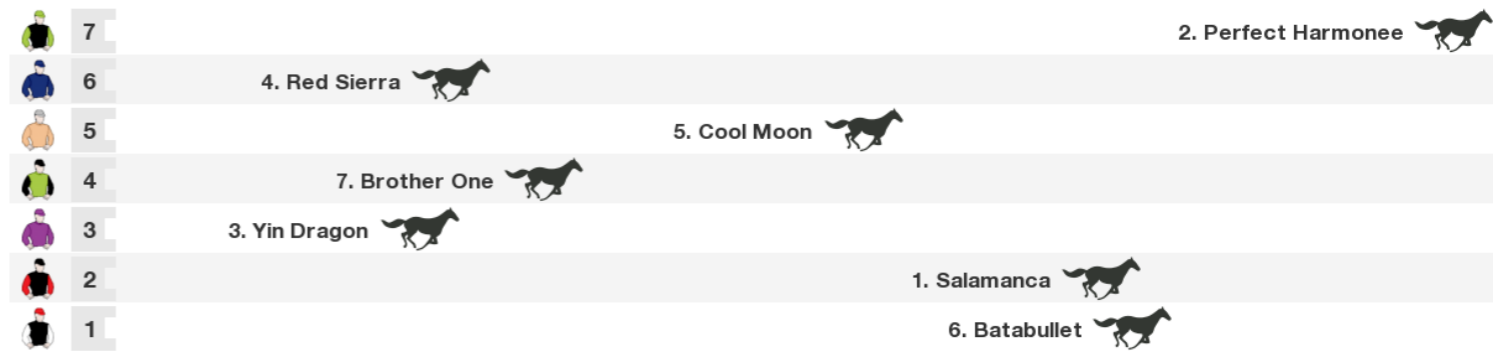

Speedmap: Predicted settling positions after start

Rail position: True

Race Direction →

1 SALAMANCA

7 year old b gelding (male)
 Sire Alamosa Dam Anca
 Owners G E & Mrs J E Harris, P G Gillespie & Wellfield Holdings Ltd
 Colours Black, Yellow Maltese Cross (B&F), Red & Yellow Striped Sleeves, Black & Yellow Quartered Cap