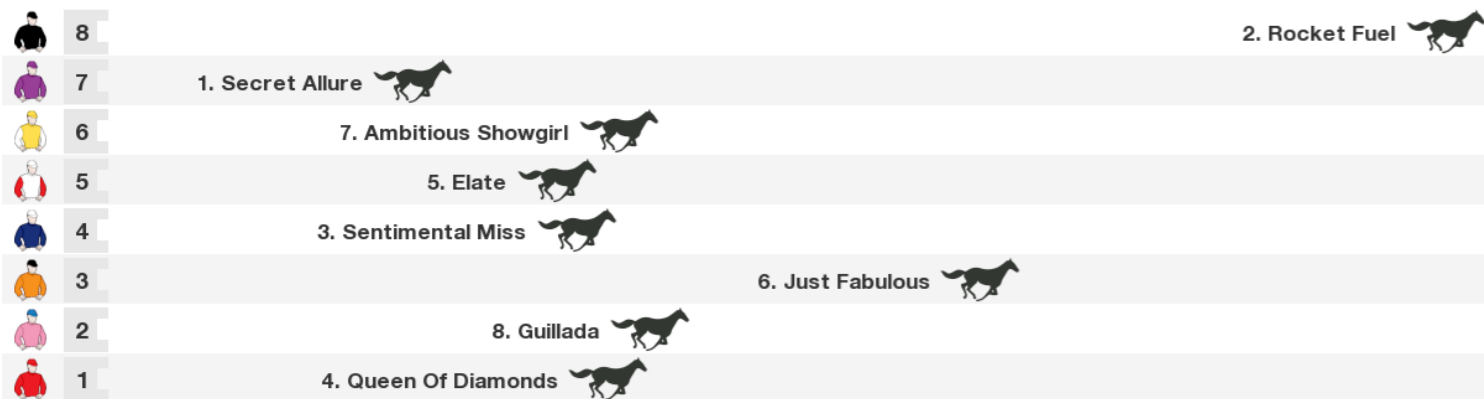

Race 7 Lawnmaster Eulogy Stakes 1550m

NZ: 4:15 pm

Rail: Out 5m

For: 3yo. Open. Apprentices Cannot Claim. Fillies. Set Weight.

NSW/VIC/TAS: 2:15 pm
QLD: 1:15 pm
NT: 12:45 pm
SA: 1:45 pm
WA: 11:15 am

Horse	Jockey	Trainer	Last 10	Career	Prize	W%	P%	Bar	Wgt
1. Secret Allure (NZ)	Rosie Myers	Lisa Latta	x4237s3141	9:2-2-2	$75,475	22%	67%	7	56.5
2. Rocket Fuel	Dylan Turner	G & G Richardson & Parker	x6231s2	5:1-2-1	$29,400	20%	80%	8	56.5
3. Sentimental Miss (NZ)	Chris Johnson	Lisa Latta	x3136s42	6:1-1-2	$20,750	17%	67%	4	56.5
4. Queen Of Diamonds (NZ)	Lisa Allpress	M & A Baker & Forsman	1172	3:1-1-0	$8,550	33%	67%	1	56.5
5. Elate (NZ)	Ryan Elliot	R & R James & Wellwood	26661s78	6:1-0-0	$6,950	17%	17%	5	56.5
6. Just Fabulous (NZ)	Michael Mc Nab	Roydon Bergerson	33225s49s4	7:0-2-1	$8,375	0%	43%	3	56.5
7. Ambitious Showgirl (NZ)	Timothy Johnson	G & G Richardson & Parker	x50925	5:0-1-0	$4,200	0%	20%	6	56.5
8. Guillada (NZ)	Bridget Grylls	Bryce Newman	x74433	5:0-0-2	$4,000	0%	40%	2	56.5

Speedmap: Predicted settling positions after start

Rail position: Out 5m

Race Direction →

1 HENI

8 year old b mare (female)
Sire Towkay Dam Bahhzaar
Owners W J Duncan
Colours Pink, Brown Cap

Trainer Mike Breslin
Jockey Danielle Hirini 60.0kg
Win Range 1200m - 1400m

Barrier 5
Prizemoney $281,845
W&P% 25-55

Career 44:11-10-3 12 Mths 10:1-2-0 1st Up 9:1-2-0 2nd Up 8:5-2-0
Firm 0:0-0-0 Good 13:6-3-2 Soft 21:3-5-1 Heavy 10:2-2-0
Jockey 13:4-6-0 Dist 19:5-6-1 Track 6:3-0-0 Trk/Dst 3:3-0-0

Race Details

Track	Jockey	Wgt	Br. Winner
2 of 5 AWAP Sat 15Dec18 1200m	D Hirini	60.0	5 Gift Of Power 56.5kg L
8 of 11 AWAP Sat 3Nov18 1400m Open	D Hirini	56.5	1 6.90 Ocean Emperor 60.5kg 3.80L 1:25.57
4 of 15 HAWA Sat 13Oct18 1400m Open	R Myers	57.0	14 14.90 Nicoletta 57.0kg 1.50L 1:24.01
2 of 10 WANG Sat 8Sep18 1200m Open	D Hirini	56.5	10 12.10 Art Deco 51.5kg 2.30L 1:15.26
4 of 12 TEAR Sat 7Apr18 1600m Open	R Myers	57.0	2 26.30 Miss Wilson 57.0kg 1.90L 1:35.06

2 GIFT OF POWER

4 year old b mare (female)
Sire Power Dam Capital Diamond
Owners Bailey Rogerson Trust, Fatesal Holdings Ltd, Lady Justine & Sir Patrick Hogan, C A Leishman, G R & Mrs M E Northcott & G A Rogerson Mnz
Colours Dark Green, Light Green Spots (Body & Sleeves), Dark Green Cap With Light Green Spots

Trainer Team Rogerson
Jockey Lisa Allpress 56.5kg
Win Range 790m - 1200m

Barrier 3
Prizemoney $260,550
W&P% 50-78

Career 18:9-4-1 12 Mths 12:6-3-1 1st Up 4:2-2-0 2nd Up 4:1-0-0
Firm 0:0-0-0 Good 4:1-1-1 Soft 13:7-3-0 Heavy 1:1-0-0
Jockey 4:3-1-0 Dist 12:4-4-1 Track 4:2-2-0 Trk/Dst 4:2-2-0

Race Details

Track	Jockey	Wgt	Br. Winner
1 of 5 AWAP Sat 15Dec18 1200m	L Allpress	56.5	3 $2 Gift Of Power 56.5kg L
1 of 11 OTAK Fri 30Nov18 1200m Open	L Allpress	53.0	4 3.60 Gift Of Power 53.0kg 2.50L 1:09.59
2 of 12 TREN Sat 27Oct18 1200m BM82	L Allpress	59.0	4 3.00 Rock 'N' Affair 54.0kg 1.00L 1:08.97
6 of 8 HAST Sat 6Oct18 1200m BM82	C Johnson	59.0	8 2.50 Awatane 56.5kg 5.20L 1:10.37
2 of 6 AWAP Sat 15Sep18 1200m BM82	C Johnson	59.0	2 1.90 King Cougar 58.0kg 0.10L 1:10.57

3 RESURRECT

6 year old b gelding (male)
Sire Shinko King Dam Errant
Owners G G Syndicate Ltd (Mgr: Gerard Peterson) & Ballymore Stables Nz Ltd
Colours Purple & White Stars (Body & Sleeves), Purple Cap With White Stars

Trainer M & P Moroney & Gerard
Jockey Wiremu Pinn 54.0kg
Win Range 1200m - 1300m

Barrier 2
Prizemoney $79,045
W&P% 12-52

Career 25:3-8-2 12 Mths 12:0-4-2 1st Up 3:0-0-1 2nd Up 3:2-0-1
Firm 0:0-0-0 Good 4:0-2-0 Soft 11:1-1-2 Heavy 10:2-5-0
Jockey 1:0-0-1 Dist 18:2-5-2 Track 0:0-0-0 Trk/Dst 0:0-0-0

Race Details

Track	Jockey	Wgt	Br. Winner
3 of 5 AWAP Sat 15Dec18 1200m	W Pinn	54.0	2 Gift Of Power 56.5kg L
6 of 10 ELLE Sat 1Dec18 1100m BM82	P Pilley	57.0	7 20.40 Stratocaster 60.0kg 3.60L 1:04.57
6 of 8 TAUR Sat 17Nov18 1200m BM82	T Newman	56.5	8 19.20 Chicane 51.0kg 7.70L 1:09.72
5 of 8 TAUR Sat 3Nov18 1300m Open	T Newman	51.0	7 15.30 Sleeping Beauty 52.5kg 7.90L 1:18.57
6 of 7 AVON Sat 29Sep18 1200m Open	J Bayliss	54.5	7 6.30 Livin' On A Prayer 54.0kg 5.00L 1:09.92

4 ROCK MY SOUL