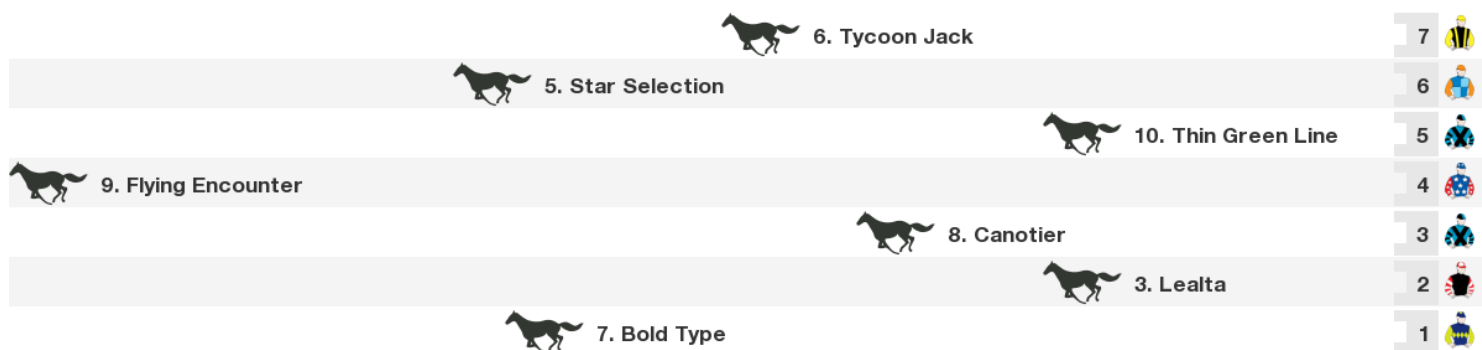

## 1000m RACE 1 Highview Accounting & Financial Maiden Plate

Rail position: True Entire Circuit

Race Direction ←