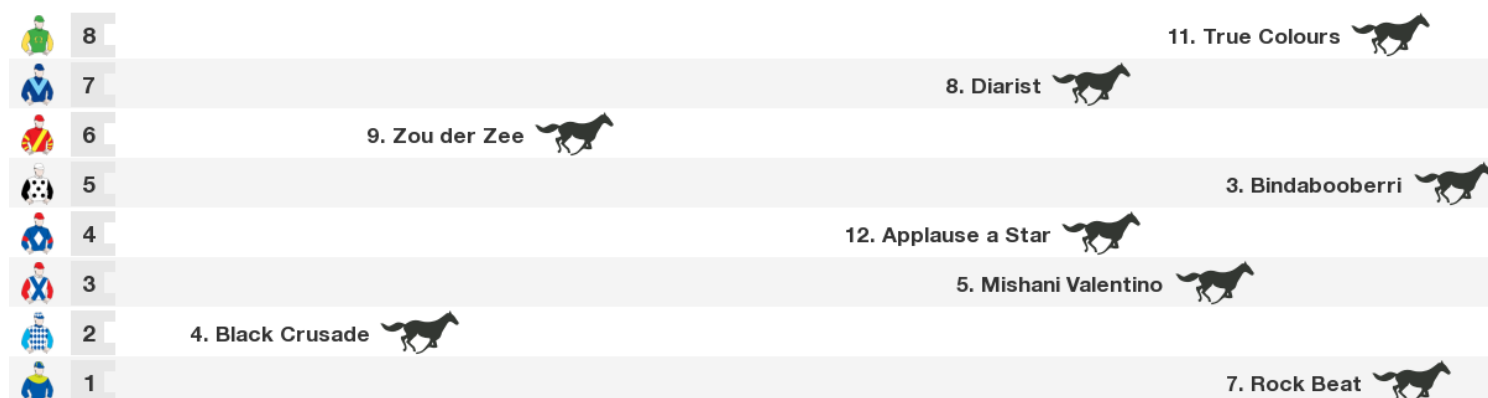

Rail: 4 metres Entire Course.

Straight: 290m.

Circumference: 1759m.

For: No age restriction. Rating Based. BenchMark 60. No sex restriction. Handicap.

Gear Changes: 2. Strive to Succeed Blinkers off again, winkers again, 3. Bindabooberry Tongue tie again, 5. Mishani Valentino Blinkers first time, winkers off first time, 8. Diarist Blinkers off first time, winkers again

Speedmap: Predicted settling positions after start

Rail position: 4 metres Entire Course.

Race Direction →

3 BINDABOOBERRI

4 year old chestnut gelding (male)
Sire Dreamscape **Dam** Absolutely Livid
Breeder Mr P Armstrong
Owners D Adams, M Gray, Mansell Family Racing Syndicate (Mgr: N Mansell), S Stahl, T Lynch, M & Mrs L Kennedy
Colours White, Black Spots And Sleeves