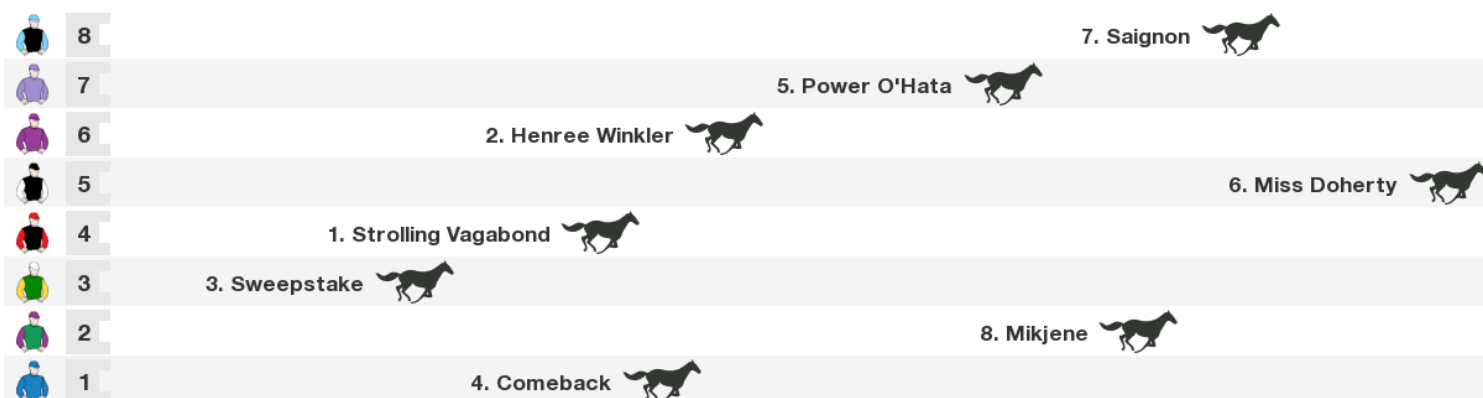

Speedmap: Predicted settling positions after start

Rail position: True

Race Direction →

1 STROLLING VAGABOND

6 year old b mare (female)
Sire Darci Brahma **Dam** Bella Rosalia
Owners R Fibbes, D F Greenlees, G D Innes, T D Martin, P McKenna, P J Ryan, R D & S Southey, R White & A J Wilkinson
Colours Black, Silver Seams, Striped Sleeves & Red Cap