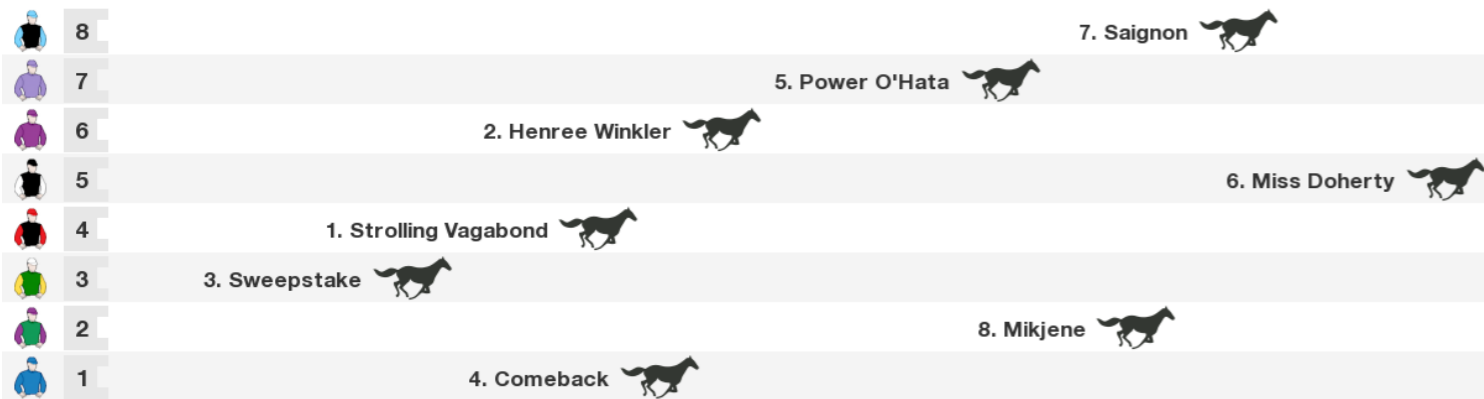

### Speedmap: Predicted settling positions after start

Rail position: True

Race Direction →