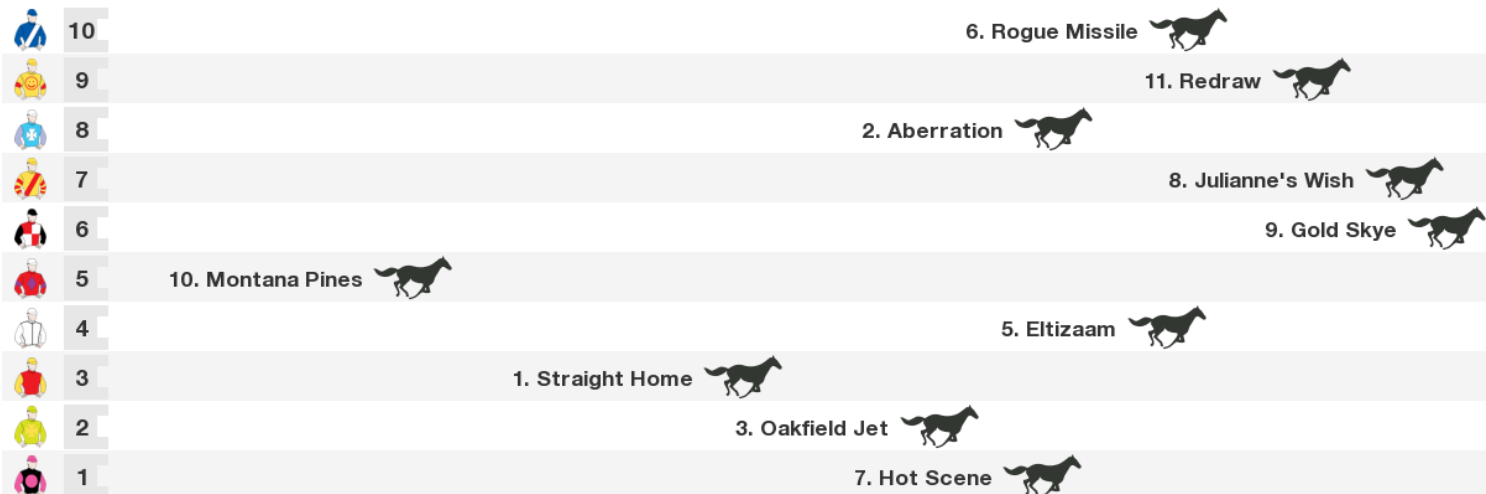

Coffs Harbour Speedmaps

Sunday 21st July 2019

1415m RACE 1 LE DAIN DESIGNS MAIDEN PLATE

Rail position: +2m W/Post-1000m, +5m 1000m-350m where cutaway applies, True Remainder

Race Direction →

1415m RACE 2 ANY ENTERTAINMENT CLASS 3 HANDICAP (SCALED -1.0KG)

Rail position: +2m W/Post-1000m, +5m 1000m-350m where cutaway applies, True Remainder

Race Direction →

1012m RACE 3 MARLEYS BEACH SHACK MAIDEN HANDICAP

	13		14. Za Za Zena 
	12		3. Adventure Bay 
	11		5. Ohchebelcavallo 
	10	1. Colleoni 	
	9		7. Gunnabe Grand 
	8	2. I'm Jacko 	
	7		15. Double Essie 
	6	9. Hurricane Max 	
	5		8. Dynasty Di 
	4		13. Texas Target 
	3	4. McKenzie Will Do 	
	2		6. Peaches Dream 
	1	11. Nullaborn 	

Rail position: +2m W/Post-1000m, +5m 1000m-350m where cutaway applies, True Remainder

Race Direction →

810m RACE 4 COFFS COAST HEALTH CLUB BLINKAN MISSIT PRELUDE

	12		6. Gillie Mooch 
	11		12. Elite Dubleo 
	10		5. Victory Vibes 
	9		3. Mr Hennessy 
	8	9. All About Charlie 	
	7	1. Toy Boy 	
	6		10. Invincible Tammy 
	5		2. Gunnaza 
	4	8. Odds or Evens 	
	3	7. Always Sacred 	
	2		4. Penfold 
	1	11. Go Joyce Go 	

Rail position: +2m W/Post-1000m, +5m 1000m-350m where cutaway applies, True Remainder

Race Direction →

1215m RACE 5 SAWTELL HOTEL DANIEL BAKER PRELUDE

	12		13. Boncosta
	11		9. Jexerlent
	10	2. Queen of Kingston	
	9	11. Valbeata	
	8	12. San Sierra	
	7		5. Landmarks
	6	14. Saxophone	
	5	4. Taillevent	
	4	8. Art Attack	
	3	17. More Patasi	
	2	7. Super Tonic	
	1		3. Ecker Road