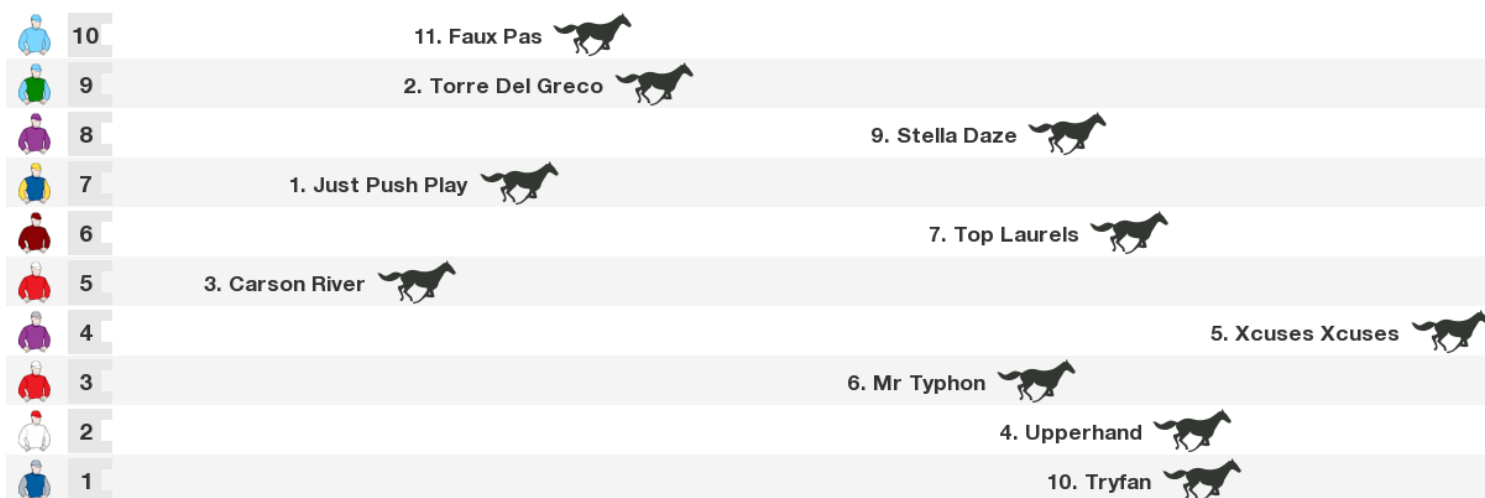

Race 7 Halls Refrigerated T'port-Bm82 1400m

NZ: 3:29 pm

Rail: True

For: Benchmark 82. Apprentices Can Claim. Handicap.

NSW/VIC/TAS: 1:29 pm

QLD: 12:29 pm

NT: 11:59 am

SA: 12:59 pm

WA: 10:29 am

Horse	Jockey	Trainer	Last 10	Career	Prize	W%	P%	Bar	Wgt
1. Just Push Play (NZ)	Z Bholah (a3)	Steve R Tyler	x832124731	22:4-4-2	$63,725	18%	45%	7	59
2. Torre Del Greco (NZ)	Kozzi Asano (a3)	Kevin Myers	1182431323	28:4-7-6	$88,825	14%	61%	10	57.5
3. Carson River (NZ)	Kavish Chowdhoo (a2)	M & M Pitman	xs41163732	26:4-4-2	$67,938	15%	38%	5	57.5
4. Upperhand (NZ)	Jacob Lowry	Brian Court	333861s6s2	13:3-1-2	$47,672	23%	46%	2	57.5
5. Xcuses Xcuses (NZ)	Chris Johnson	John Blackadder	2057s18673	47:7-6-5	$89,388	15%	38%	4	57
6. Mr Typhon	Sam Weatherley	M & M Pitman	x04s847201	31:6-3-3	$84,563	19%	39%	3	57
7. Top Laurels	Samantha Collett	P D Harris	90s0864423	32:5-4-3	$1,757,756	16%	38%	6	55
8. Boundtobehonored		Tony Pike	x022s4141s	10:2-2-0	$32,710	20%	40%		SCRATCHED
9. Stella Daze (NZ)	Rohan Mudhoo (a3)	N J Lloyd	x21401s750	19:3-1-1	$27,200	16%	26%	8	54
10. Tryfan (NZ)	Lisa Allpress	Terri Rae	x633361635	24:3-2-7	$53,453	13%	50%	1	54
11. Faux Pas (NZ)	Matthew Cameron	Sharon Robertson	x400105244	18:1-2-0	$12,500	6%	17%	11	54

Speedmap: Predicted settling positions after start

Rail position: True

Race Direction →