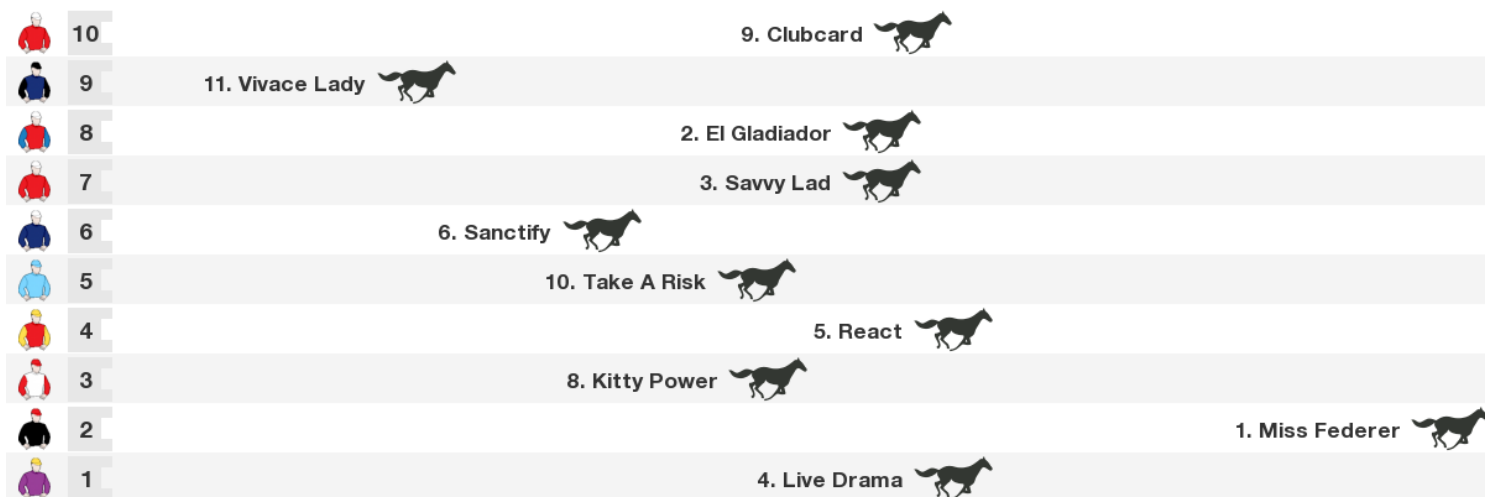

Race 5 Nzb Ready To Run Sale 3yo 1400m

NZ: 2:19 pm

Rail: True

For: 3yo. Open. Apprentices Can Claim. Set Weight With Penalties.

NSW/VIC/TAS: 12:19 pm

QLD: 11:19 am

NT: 10:49 am

SA: 11:49 am

WA: 9:19 am

Horse	Jockey	Trainer	Last 10	Career	Prize	W%	P%	Bar	Wgt
1. Miss Federer (NZ)	Kozzi Asano (a3)	Andrew J Carston	2812s18113	8:4-1-1	$121,535	50%	75%	2	58.5
2. El Gladiador (NZ)	Tina Comignaghi	J & K Parsons	393s26s1	5:1-1-1	$11,750	20%	60%	9	57.5
3. Savvy Lad (NZ)	Sam Weatherley	M & M Pitman	1122	3:1-2-0	$21,500	33%	100%	7	57.5
4. Live Drama (NZ)	Terry Moseley	Lance Robinson	x46s1	3:1-0-0	$16,313	33%	33%	1	55.5
5. React (NZ)	Michael Dee	Daniel Miller	x16	2:1-0-0	$6,250	50%	50%	4	55.5
6. Sanctify (NZ)	Chris Johnson	Andrew J Carston	x1092s66	6:1-1-0	$9,250	17%	33%	6	55.5
7. Bronte Beach (NZ)		Stephen Marsh	6794s715	7:1-0-0	$9,750	14%	14%		SCRATCHED
8. Kitty Power (NZ)	Lisa Allpress	K & A Tyler	x607s154	6:1-0-0	$8,500	17%	17%	3	55.5
9. Clubcard (NZ)	Kavish Chowdhooory (a2)	M & M Pitman	x34s74	4:0-0-1	$5,425	0%	25%	11	54
10. Take A Risk (NZ)	Samantha Collett	Sharon Robertson	x87546s875	8:0-0-0	$2,750	0%	0%	5	54
11. Vivace Lady (NZ)	Matthew Cameron	S & A Kennedy & Furlong	x8s49	3:0-0-0	$1,125	0%	0%	10	54

Speedmap: Predicted settling positions after start

Rail position: True

Race Direction →