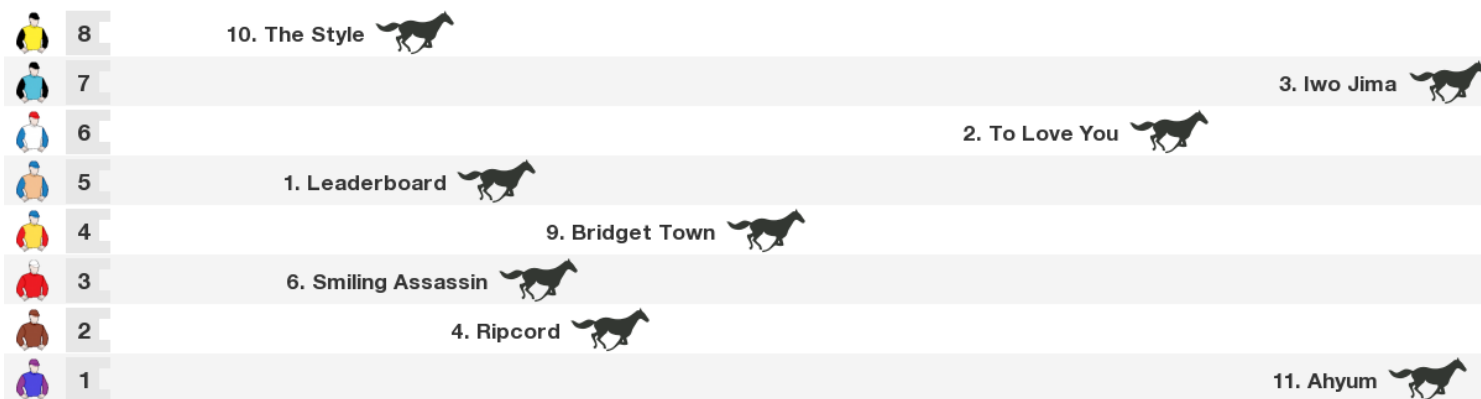

Race 9 Wuhan Jockey Club Trophy-Bm72 2000m

NZ: 4:39 pm

Rail: True

For: Benchmark 72. Apprentices Can Claim. Handicap.

NSW/VIC/TAS: 2:39 pm

QLD: 1:39 pm

NT: 1:09 pm

SA: 2:09 pm

WA: 11:39 am

Horse	Jockey	Trainer	Last 10	Career	Prize	W%	P%	Bar	Wgt
1. Leaderboard (USA)	Troy Harris	Jamie Richards	114s1332s6	11:2-1-2	$29,101	18%	45%	6	59
2. To Love You (NZ)	Kavish Chowdhooory (a2)	Danny Frye	3477112003	27:3-3-2	$49,685	11%	30%	8	58.5
3. Iwo Jima (NZ)	Chris Johnson	Centaine Spittles	873010940s	21:3-1-1	$41,220	14%	24%	9	58.5
4. Ripcord (NZ)	Rosie Myers	Kevin Myers	7387s4117	7:2-0-1	$34,750	29%	43%	3	58.5
5. Roc Ya Sox (NZ)	Michael Mc Nab	John Wheeler	18s004s553	11:2-0-1	$18,440	18%	27%		SCRATCHED
6. Smiling Assassin (NZ)	Sam Weatherley	M & M Pitman	5867992624	45:4-6-5	$93,285	9%	33%	4	58.5
7. Lorde Have Mercy (NZ)	Jason Waddell	John Wheeler	439s90s562	22:2-3-4	$31,175	9%	41%		SCRATCHED
8. Mondorani (NZ)		Kevin Myers	226556s213	11:2-3-1	$32,885	18%	55%		SCRATCHED
9. Bridget Town (NZ)	Corey Campbell (a2)	T J Foley	x331525723	93:6-14-11	$130,677	6%	33%	5	57
10. The Style (NZ)	Samantha Wynne	Robert Dennis	x4046s2120	40:2-6-7	$41,863	5%	38%	10	57
11. Ahyum (NZ)	Tina Comignaghi	D & K Champion & Murphy	2012853235	30:2-2-5	$45,590	7%	30%	1	56.5

Speedmap: Predicted settling positions after start

Rail position: True

Race Direction →